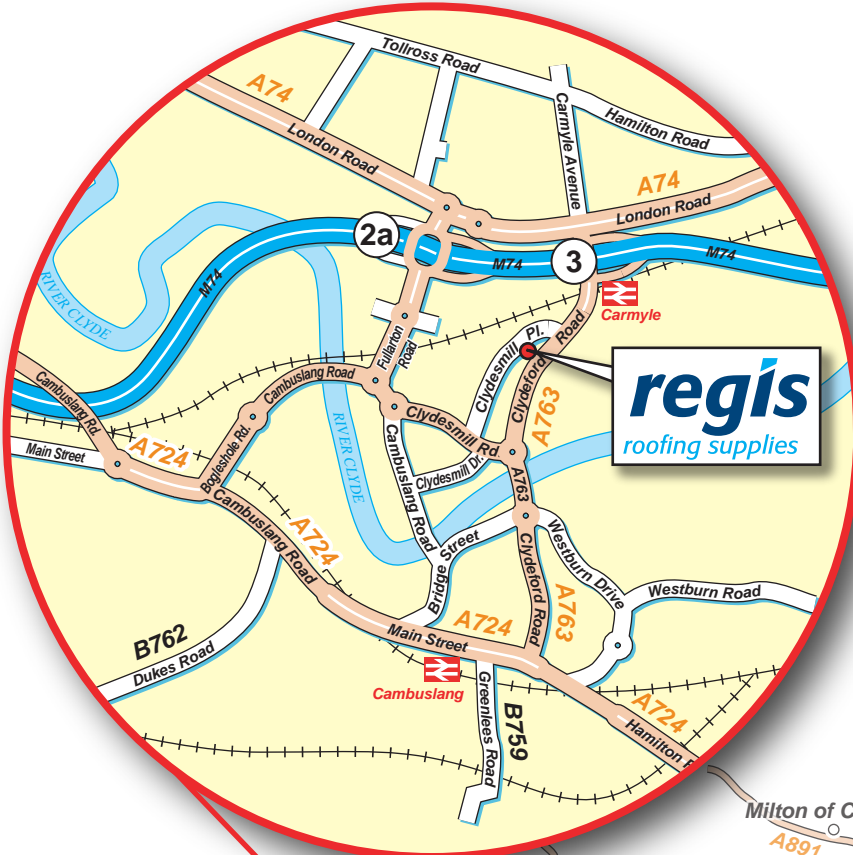

## TRAVEL INFORMATION

### FROM M74

Heading along the M74 towards Glasgow take exit 3 signposted Cambuslang / Shettleston. Keep left on the slip road, then turn left onto Clydeford Road. After 400 yards turn right into Clydesmill Place and we are located on the left.

### FROM Glasgow Centre

Head eastwards until you meet the A8. Take the turning off the A8 down Dalintober Street and join the M74 Southbound. Follow the M74 Southbound and exit at junction 2a signposted Tollcross & Cambuslang. Turn right at the motorway roundabout and pass under the motorway onto Fullarton Road. Head straight on over the first roundabout, at the second roundabout take the first exit signposted Hamilton/East Kilbride, at the next roundabout go straight over onto Clydesmill Rd (Signposted East Kilbride) after 150 yards turn left into Clydesmill Place. Travel along for 150 yards and we are located on the right after Batleys Cash & Carry.

### Carmyle Station

We are approximately 0.5 miles from Carmyle station.