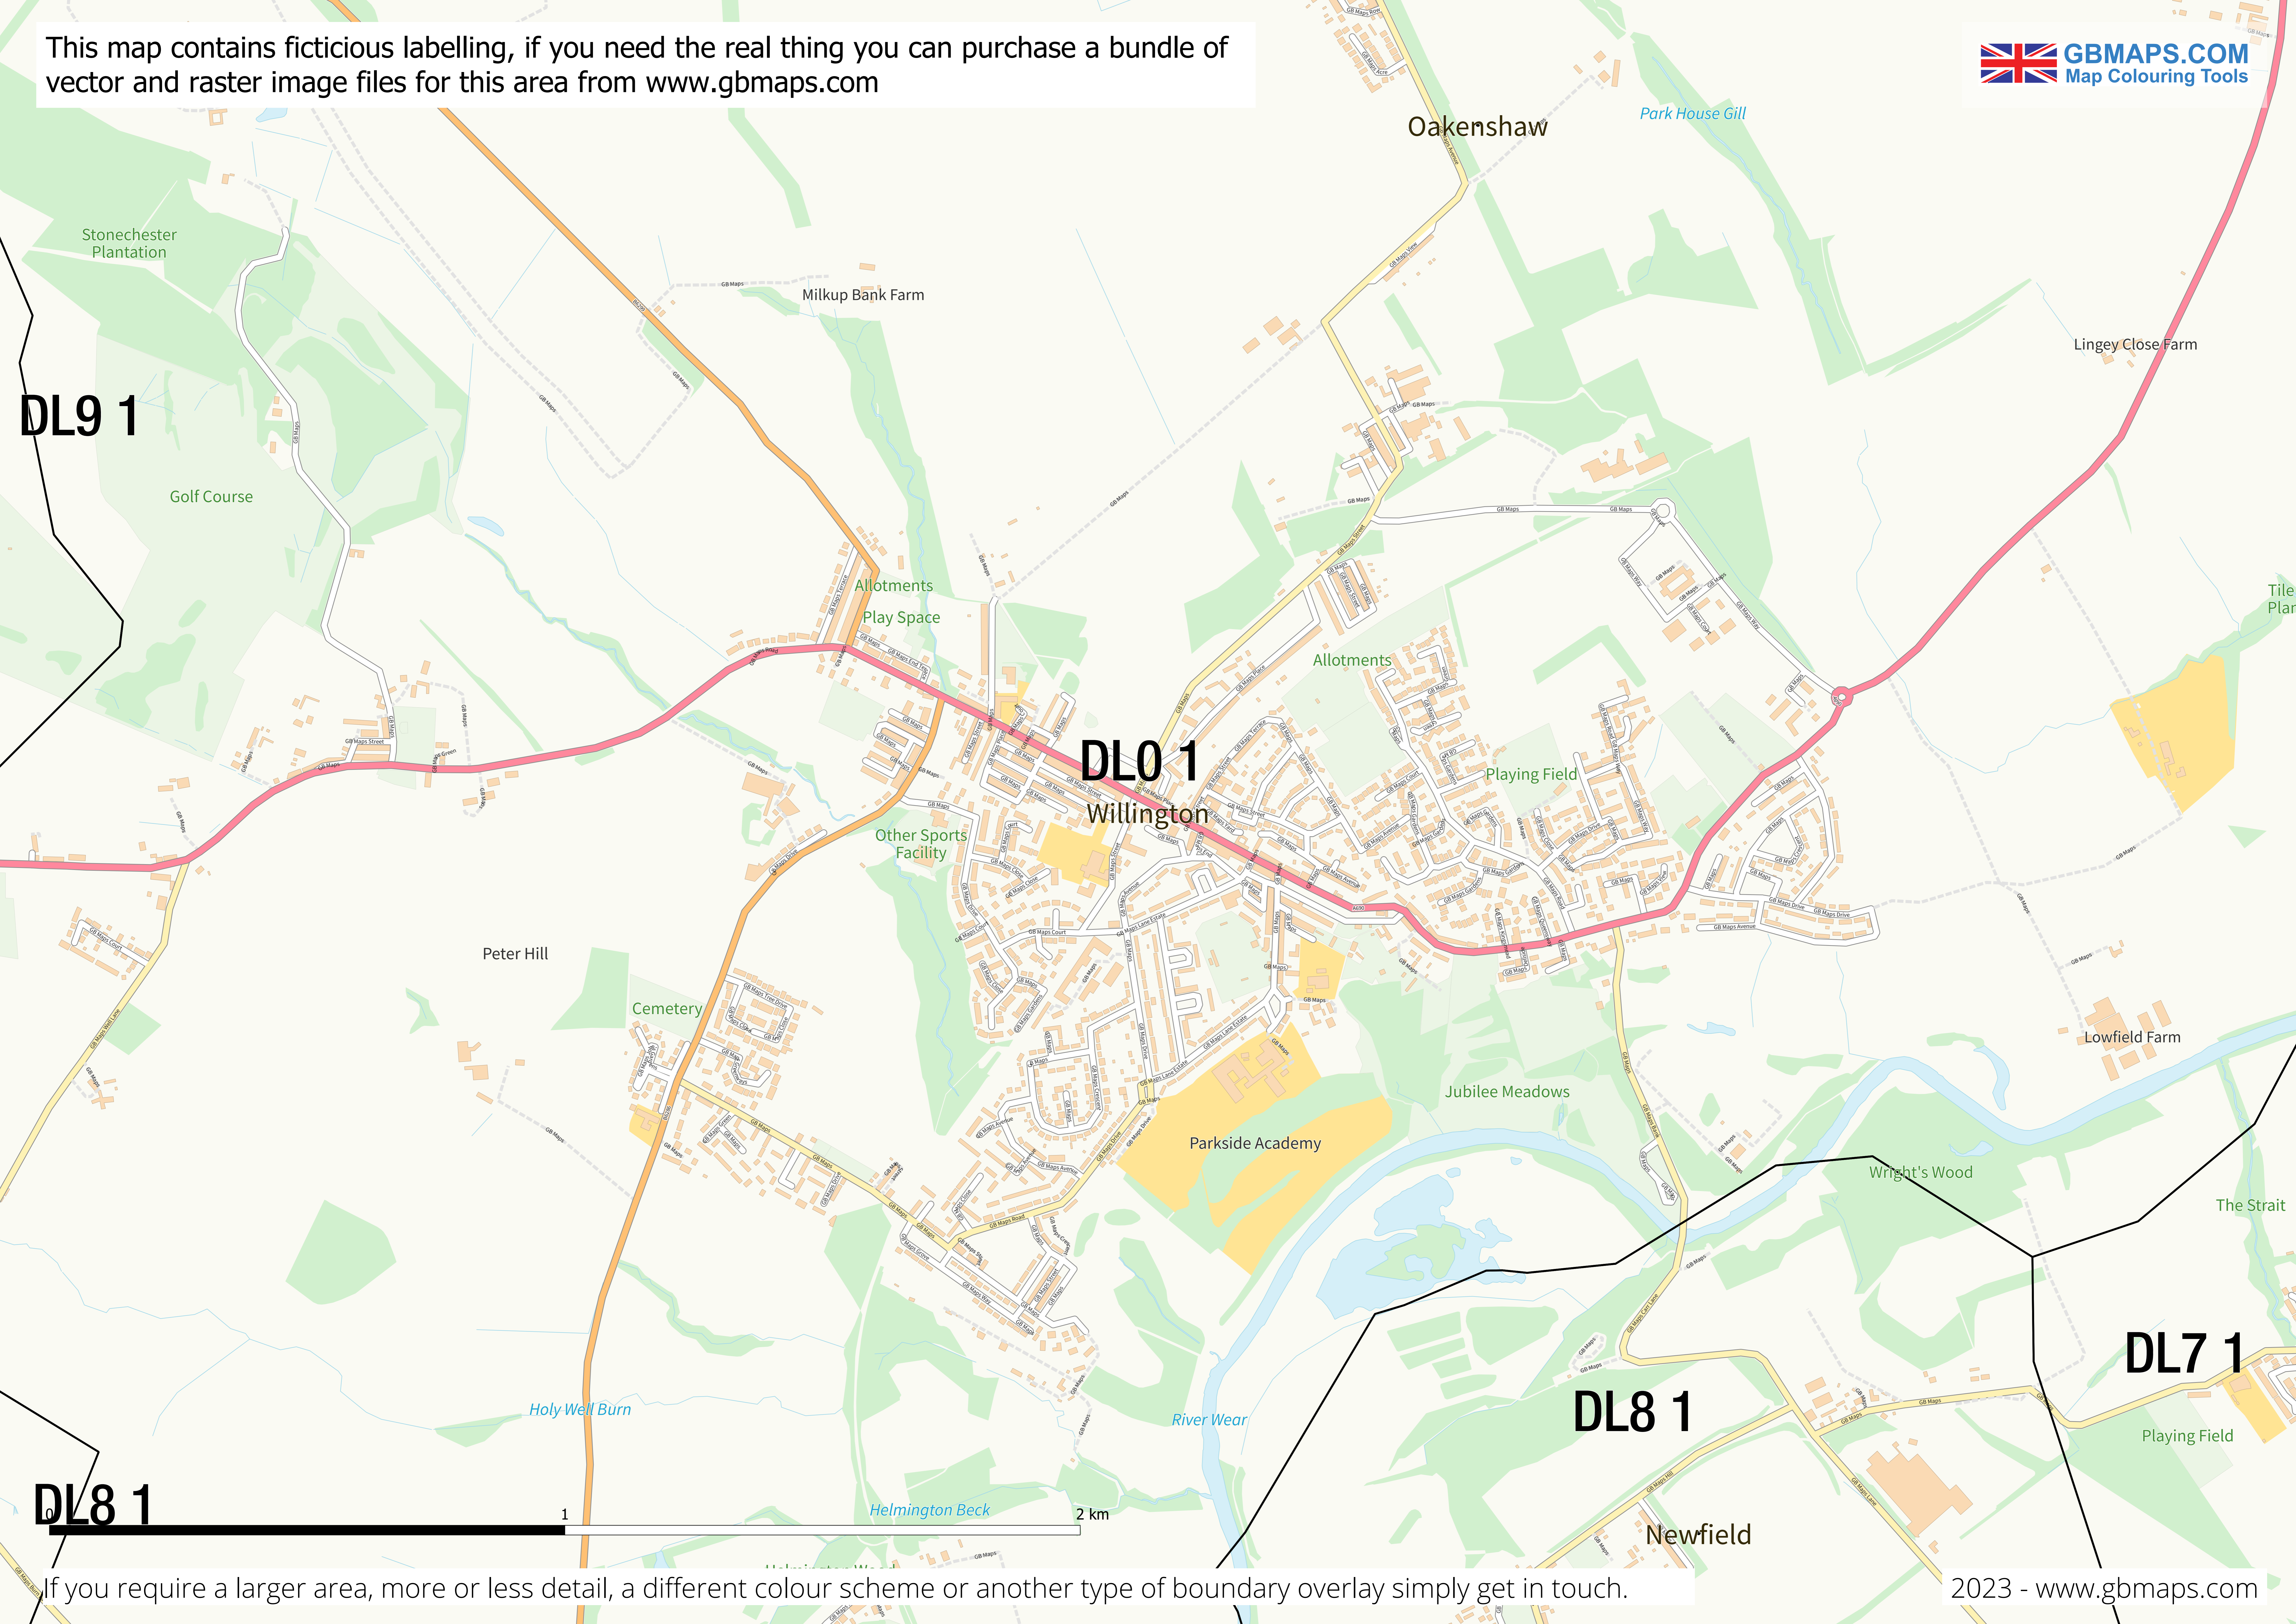

This map contains fictitious labelling, if you need the real thing you can purchase a bundle of vector and raster image files for this area from [www.gbmaps.com](http://www.gbmaps.com)

**DL9 1**

**DL0 1**

Willington

**DL8 1**

**DL7 1**

**DL8 1**

If you require a larger area, more or less detail, a different colour scheme or another type of boundary overlay simply get in touch.