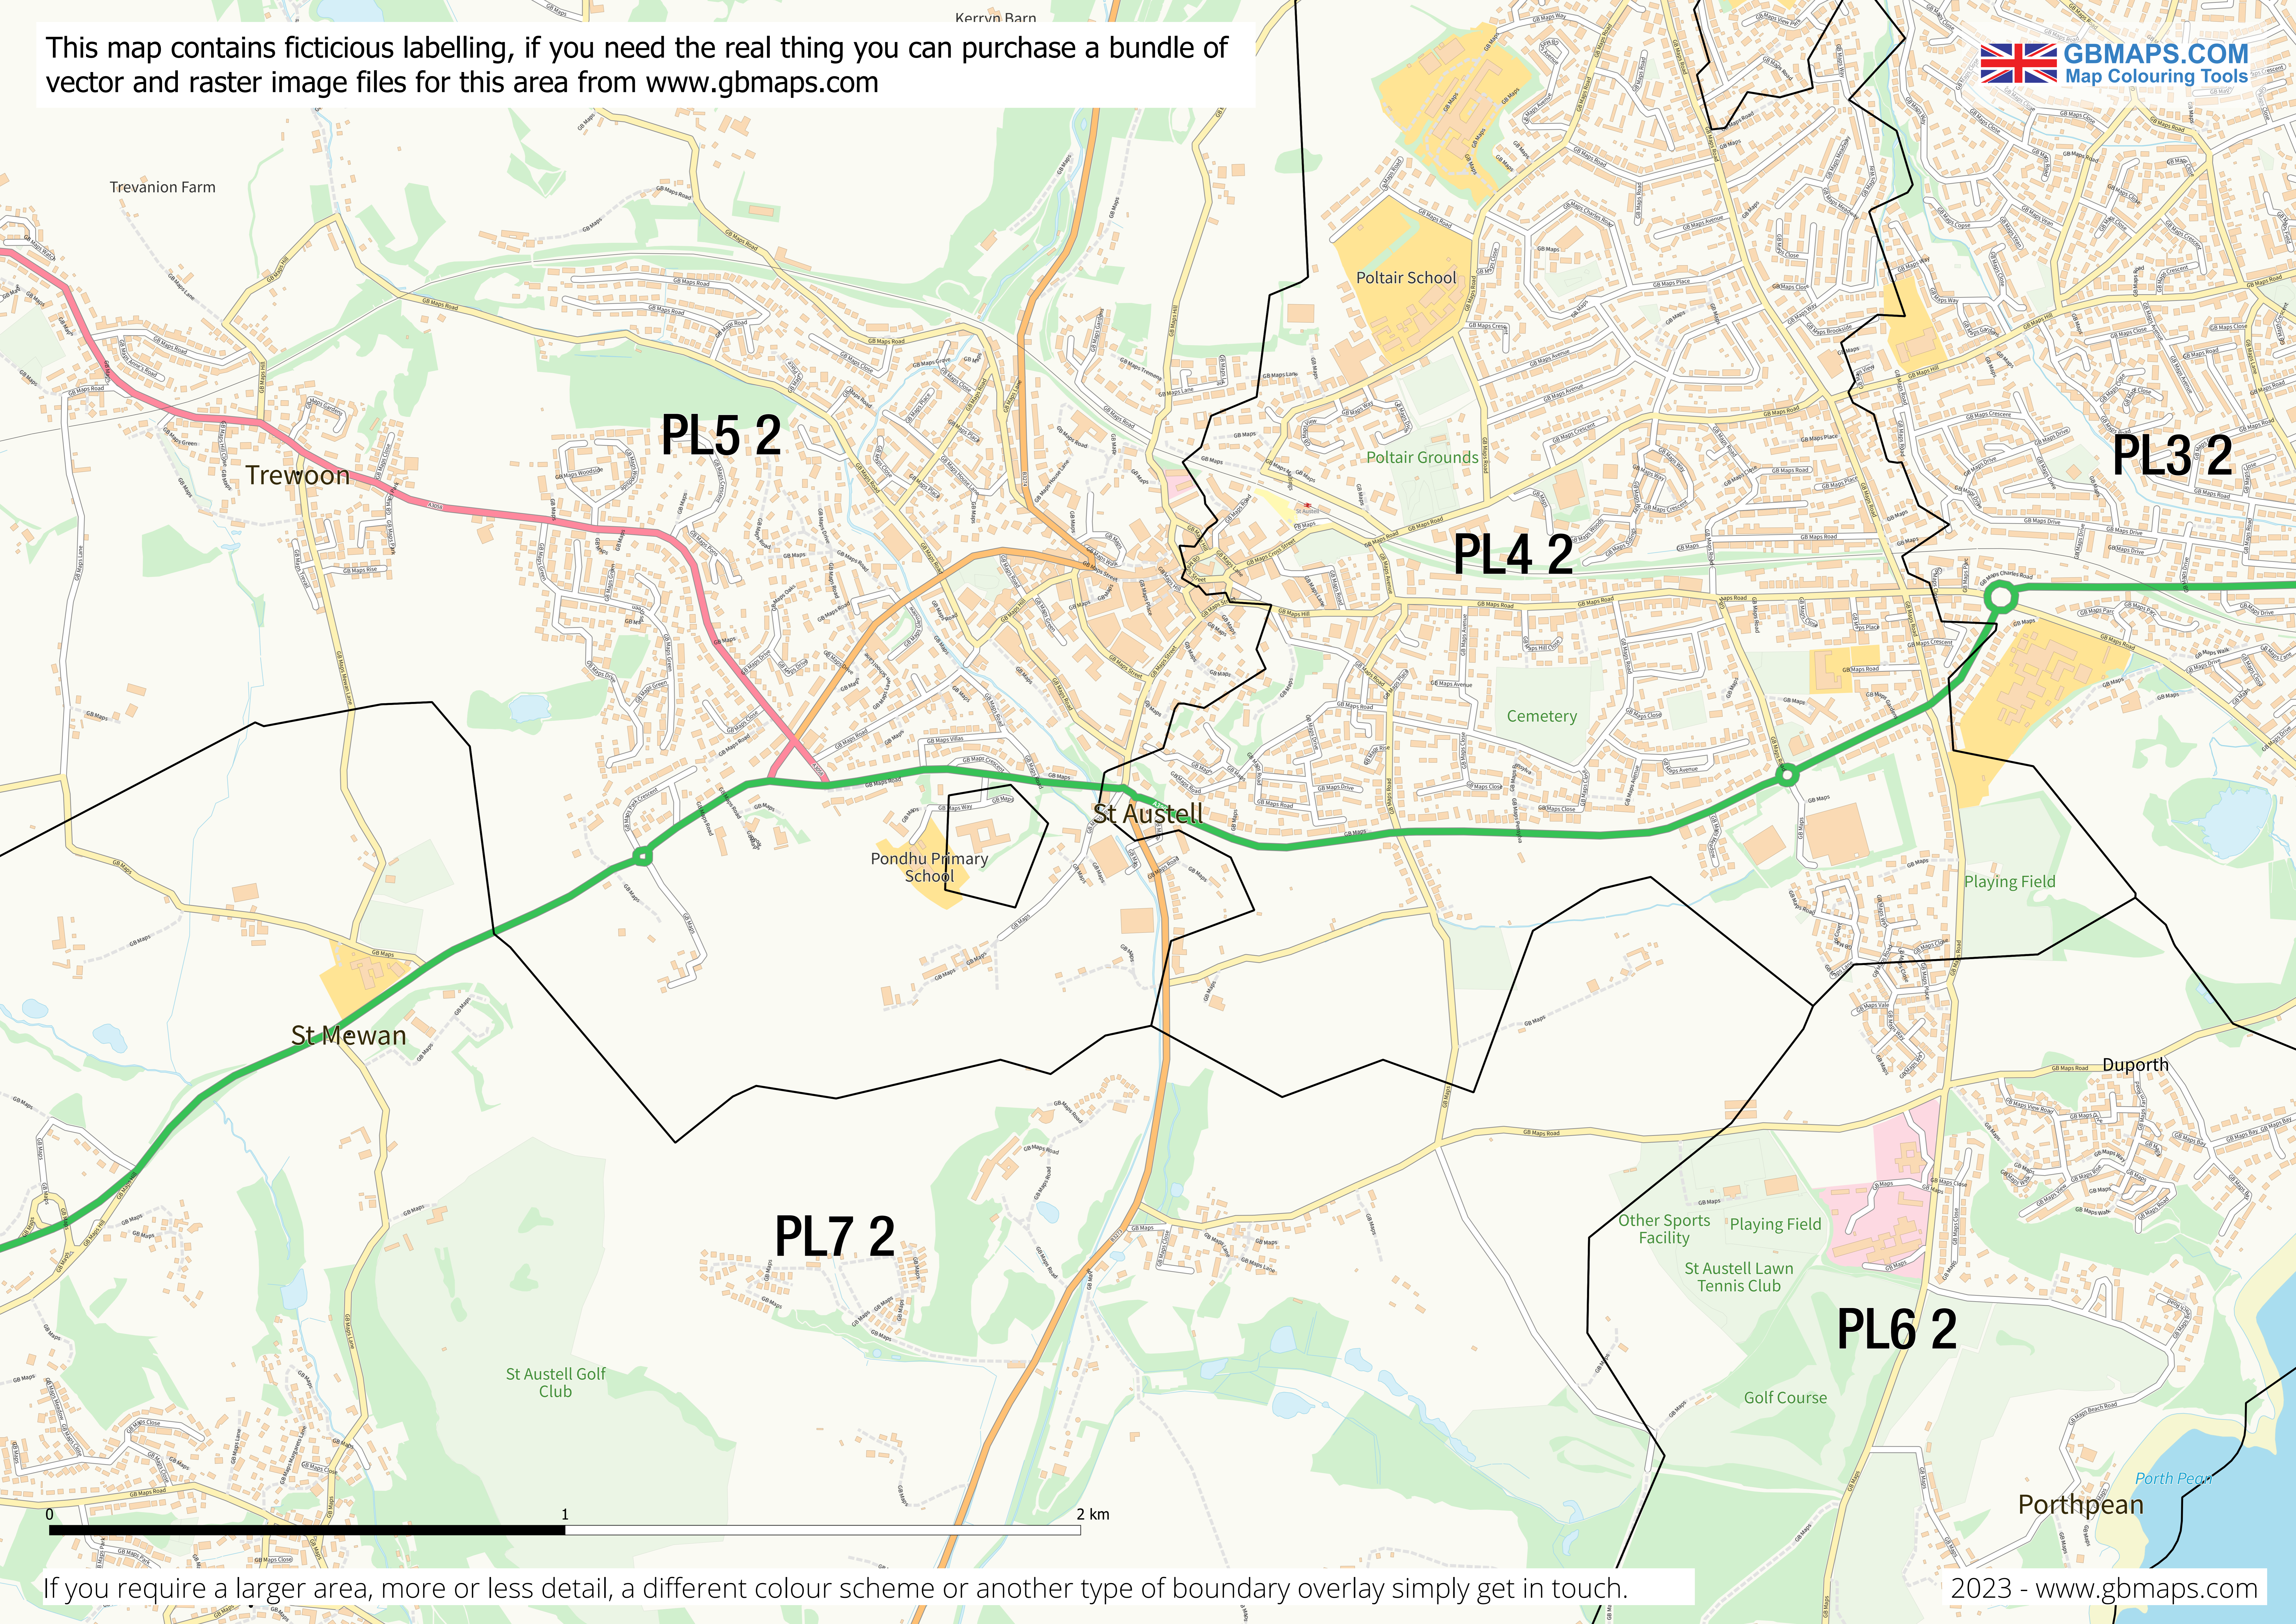

This map contains fictitious labelling, if you need the real thing you can purchase a bundle of vector and raster image files for this area from [www.gbmaps.com](http://www.gbmaps.com)

Kerrvn Barn

If you require a larger area, more or less detail, a different colour scheme or another type of boundary overlay simply get in touch.