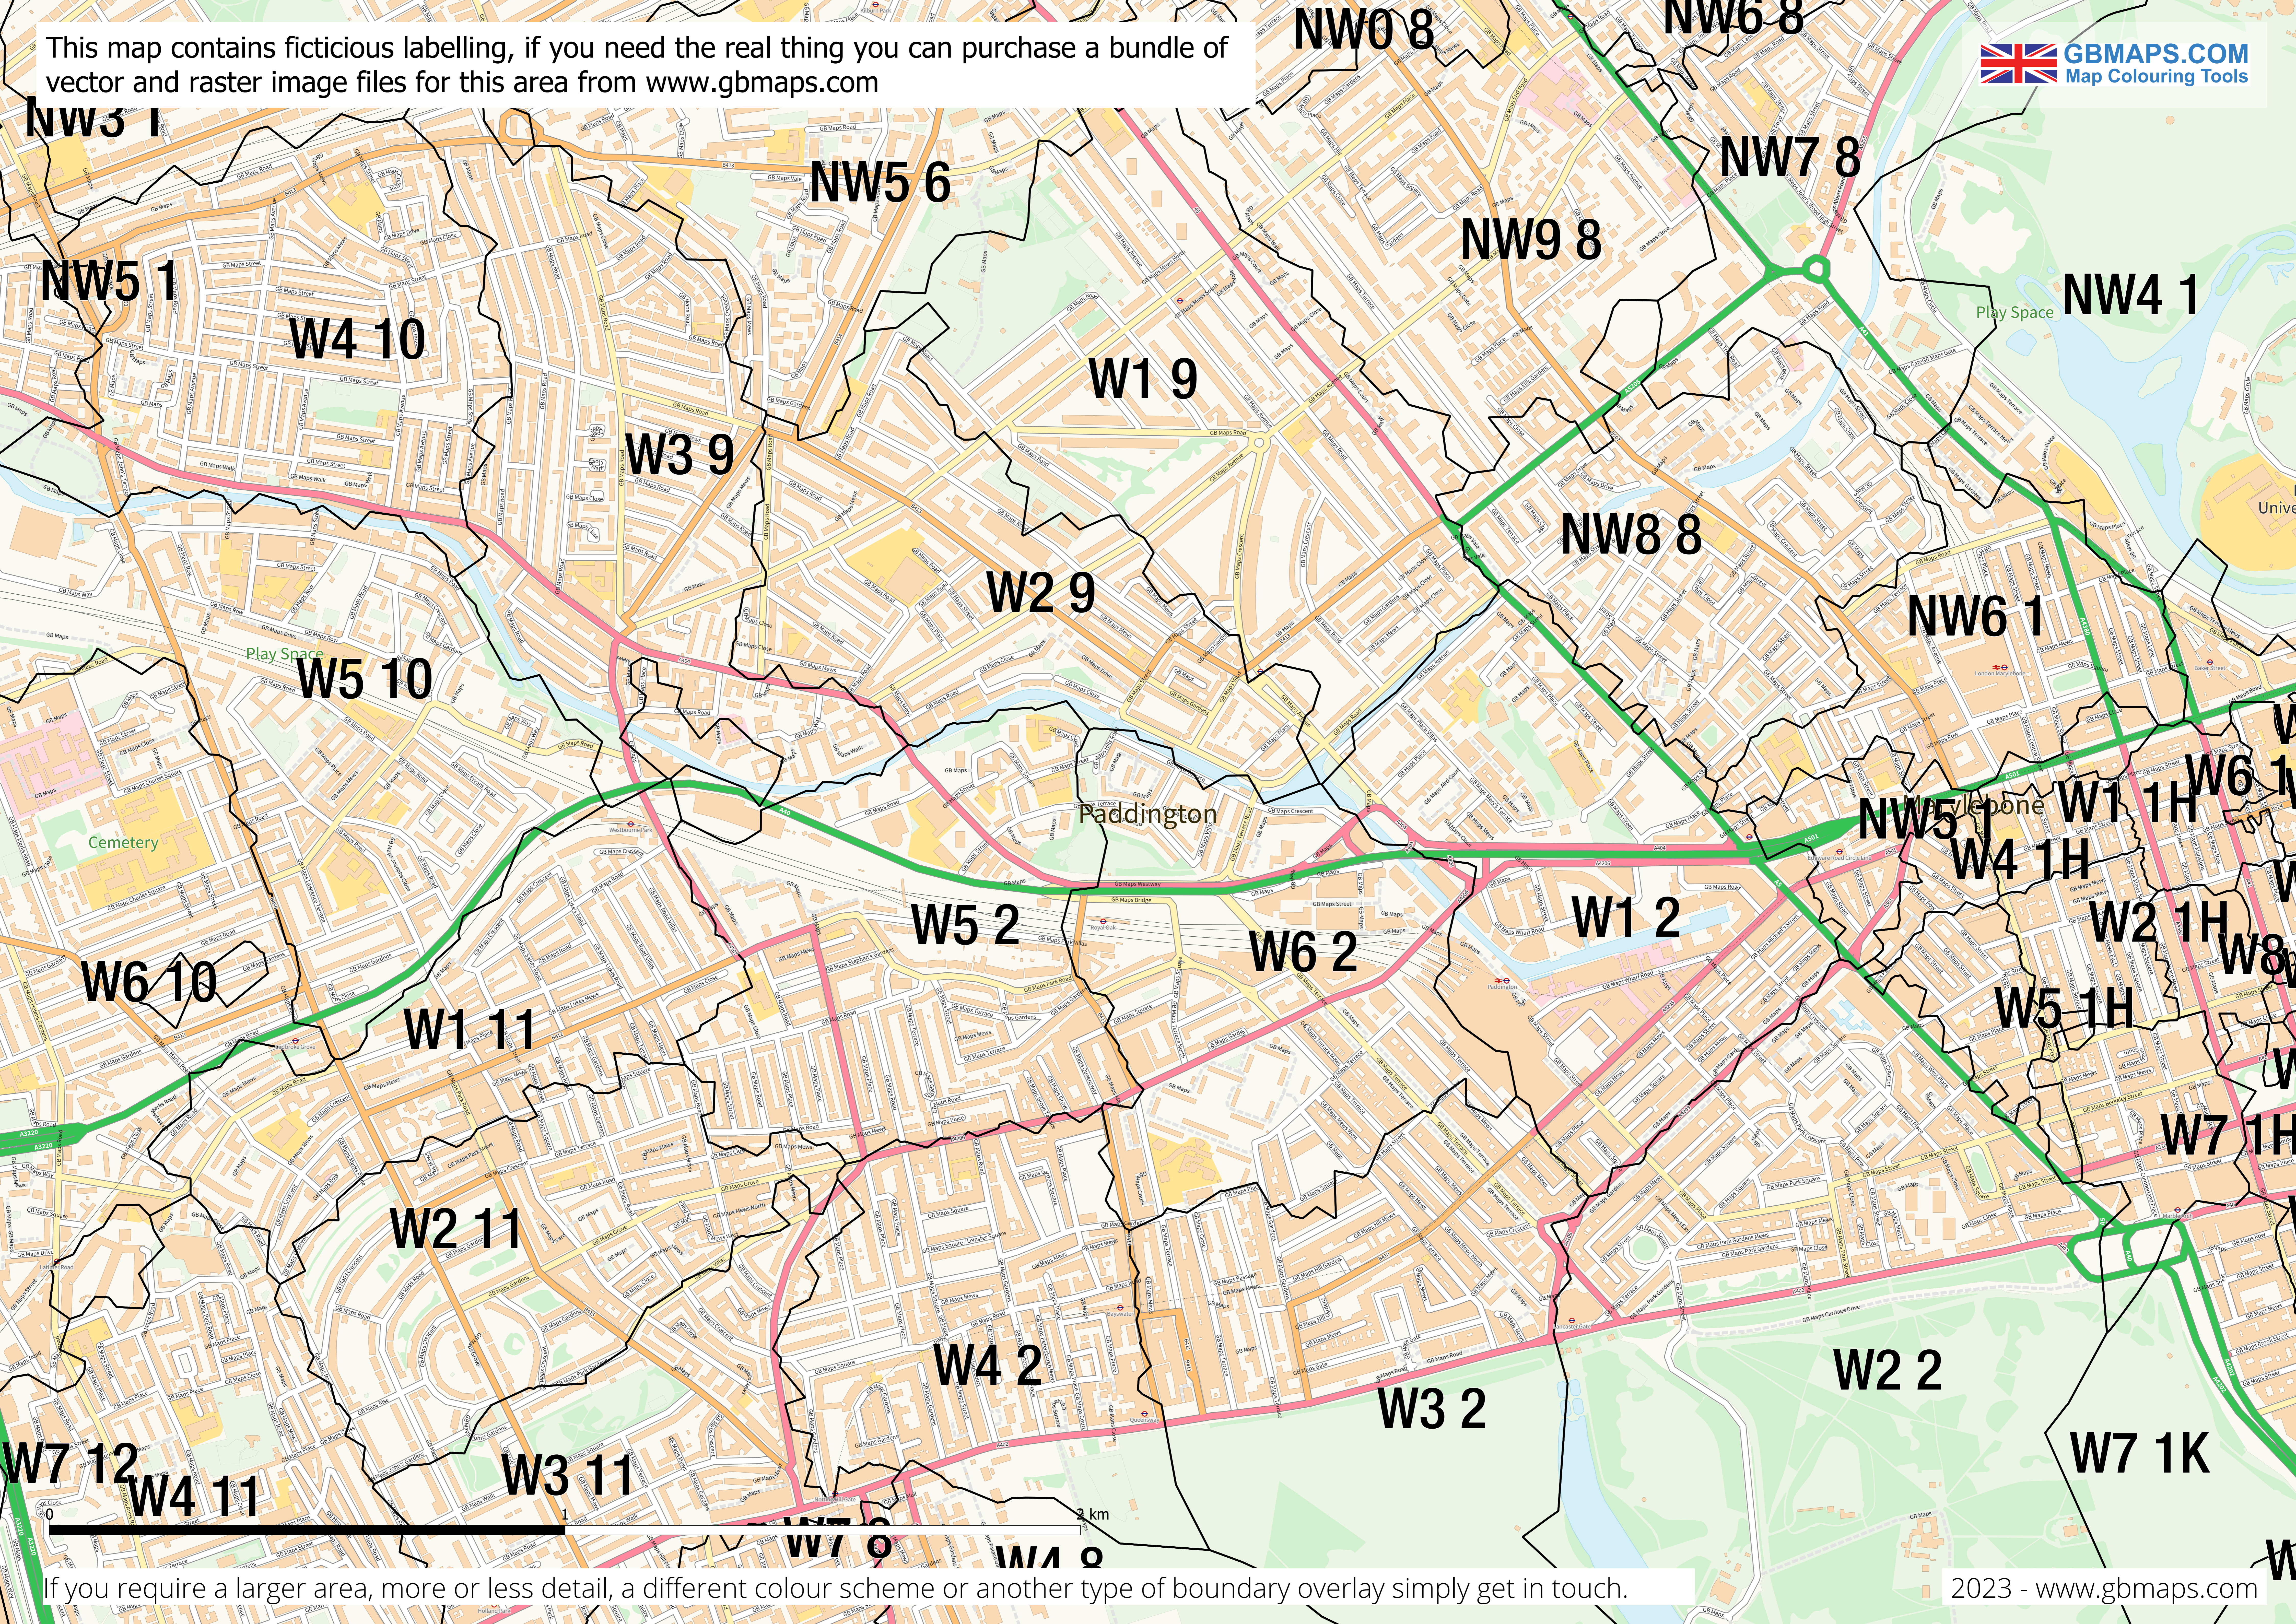

This map contains fictitious labelling, if you need the real thing you can purchase a bundle of vector and raster image files for this area from www.gbmaps.com

If you require a larger area, more or less detail, a different colour scheme or another type of boundary overlay simply get in touch.