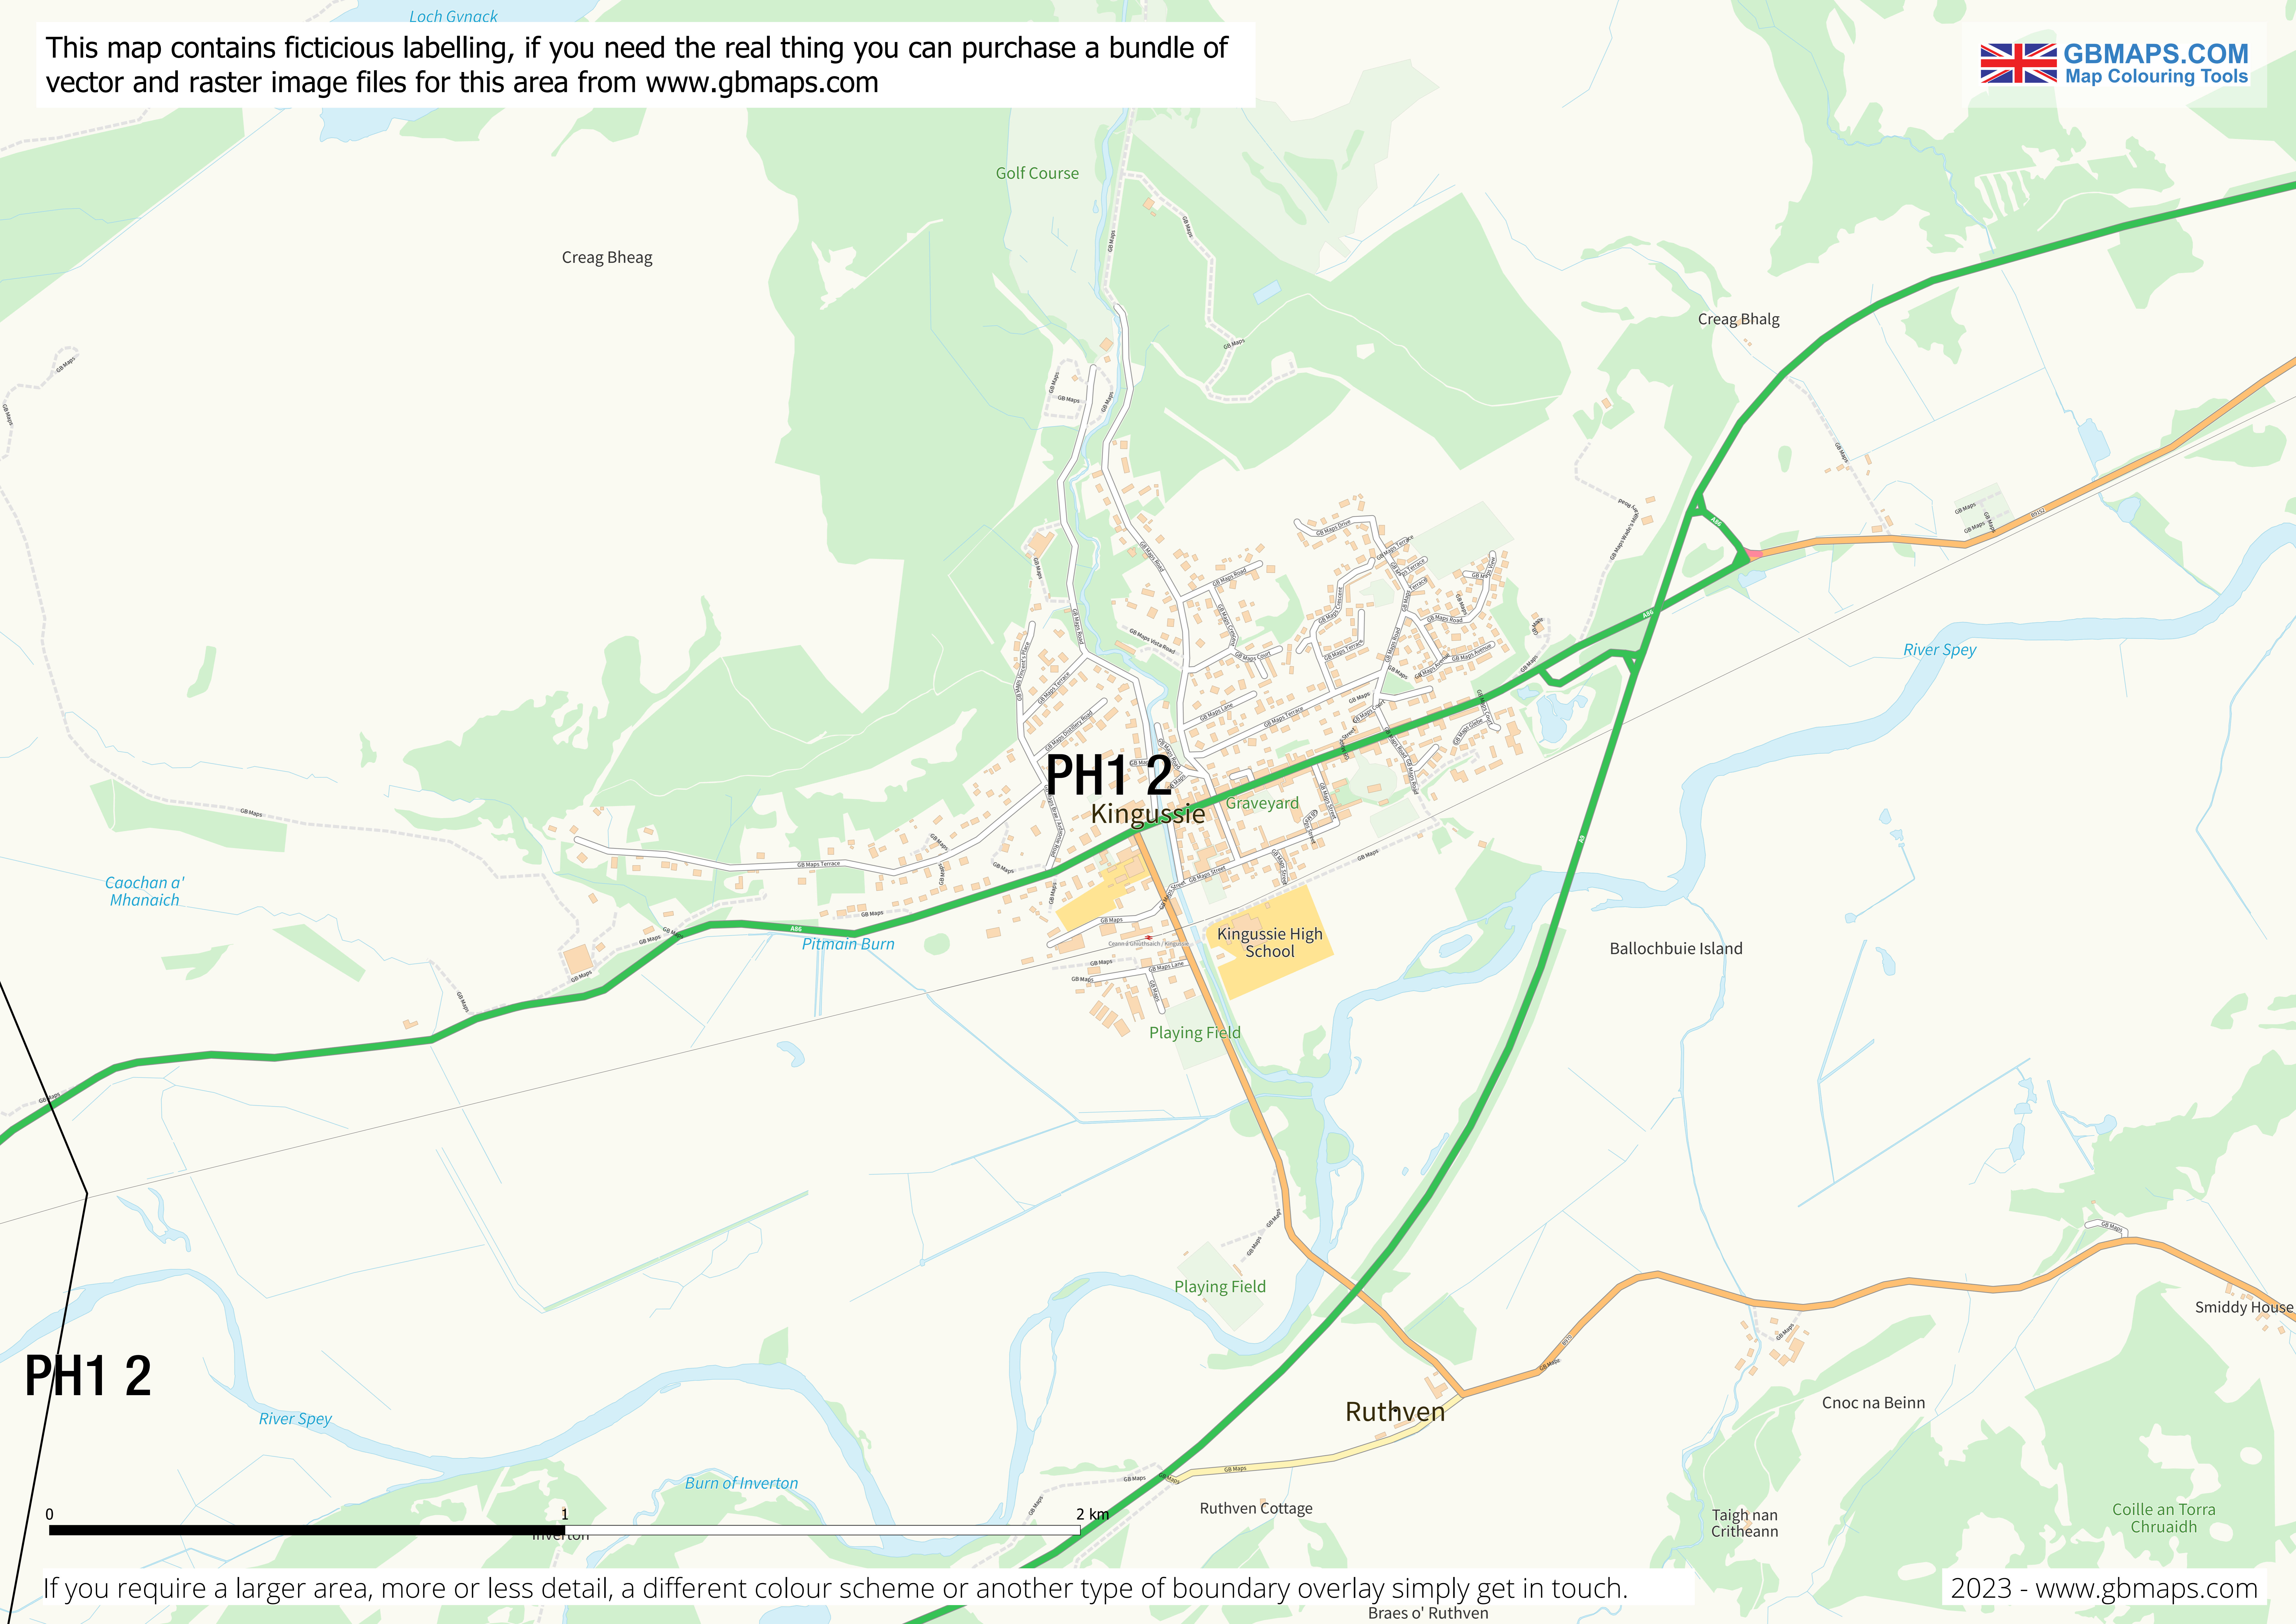

This map contains fictitious labelling, if you need the real thing you can purchase a bundle of vector and raster image files for this area from [www.gbmaps.com](http://www.gbmaps.com)

PH1 2

PH1 2  
Kingussie

If you require a larger area, more or less detail, a different colour scheme or another type of boundary overlay simply get in touch.