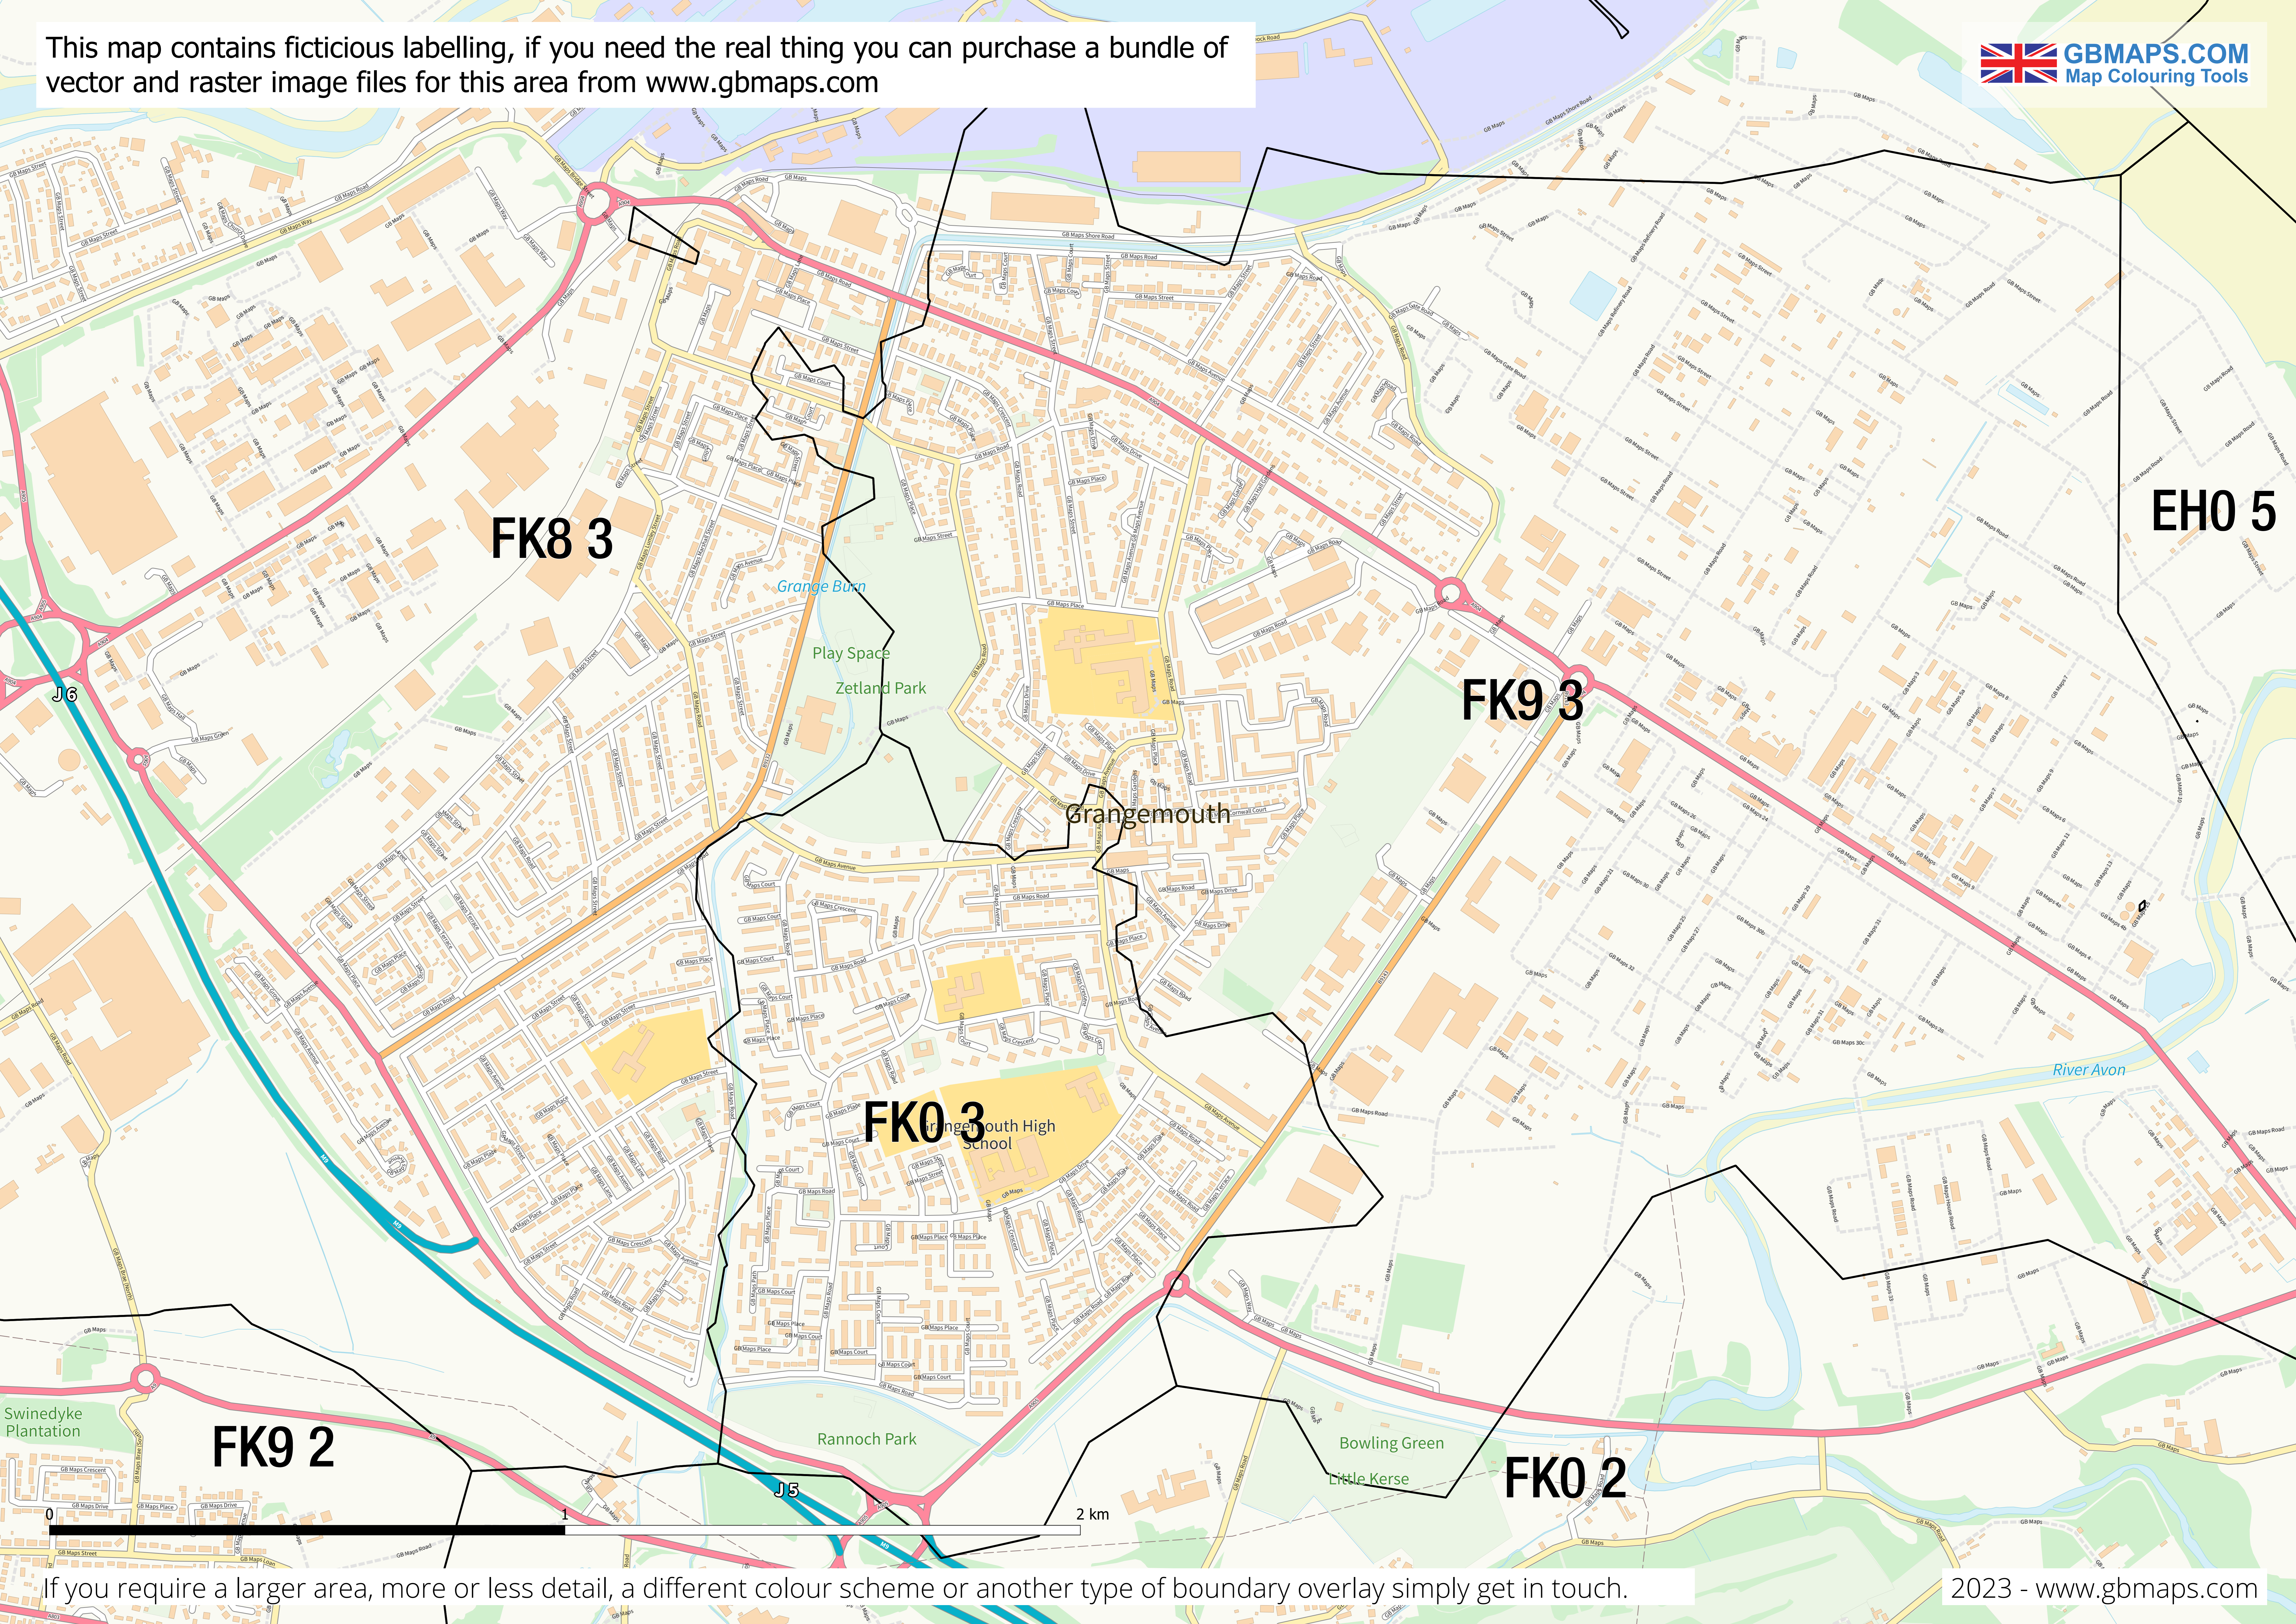

This map contains fictitious labelling, if you need the real thing you can purchase a bundle of vector and raster image files for this area from www.gbmaps.com

FK8 3

EH0 5

FK9 3

Grangemouth

FK0 3

FK9 2

FK0 2

If you require a larger area, more or less detail, a different colour scheme or another type of boundary overlay simply get in touch.