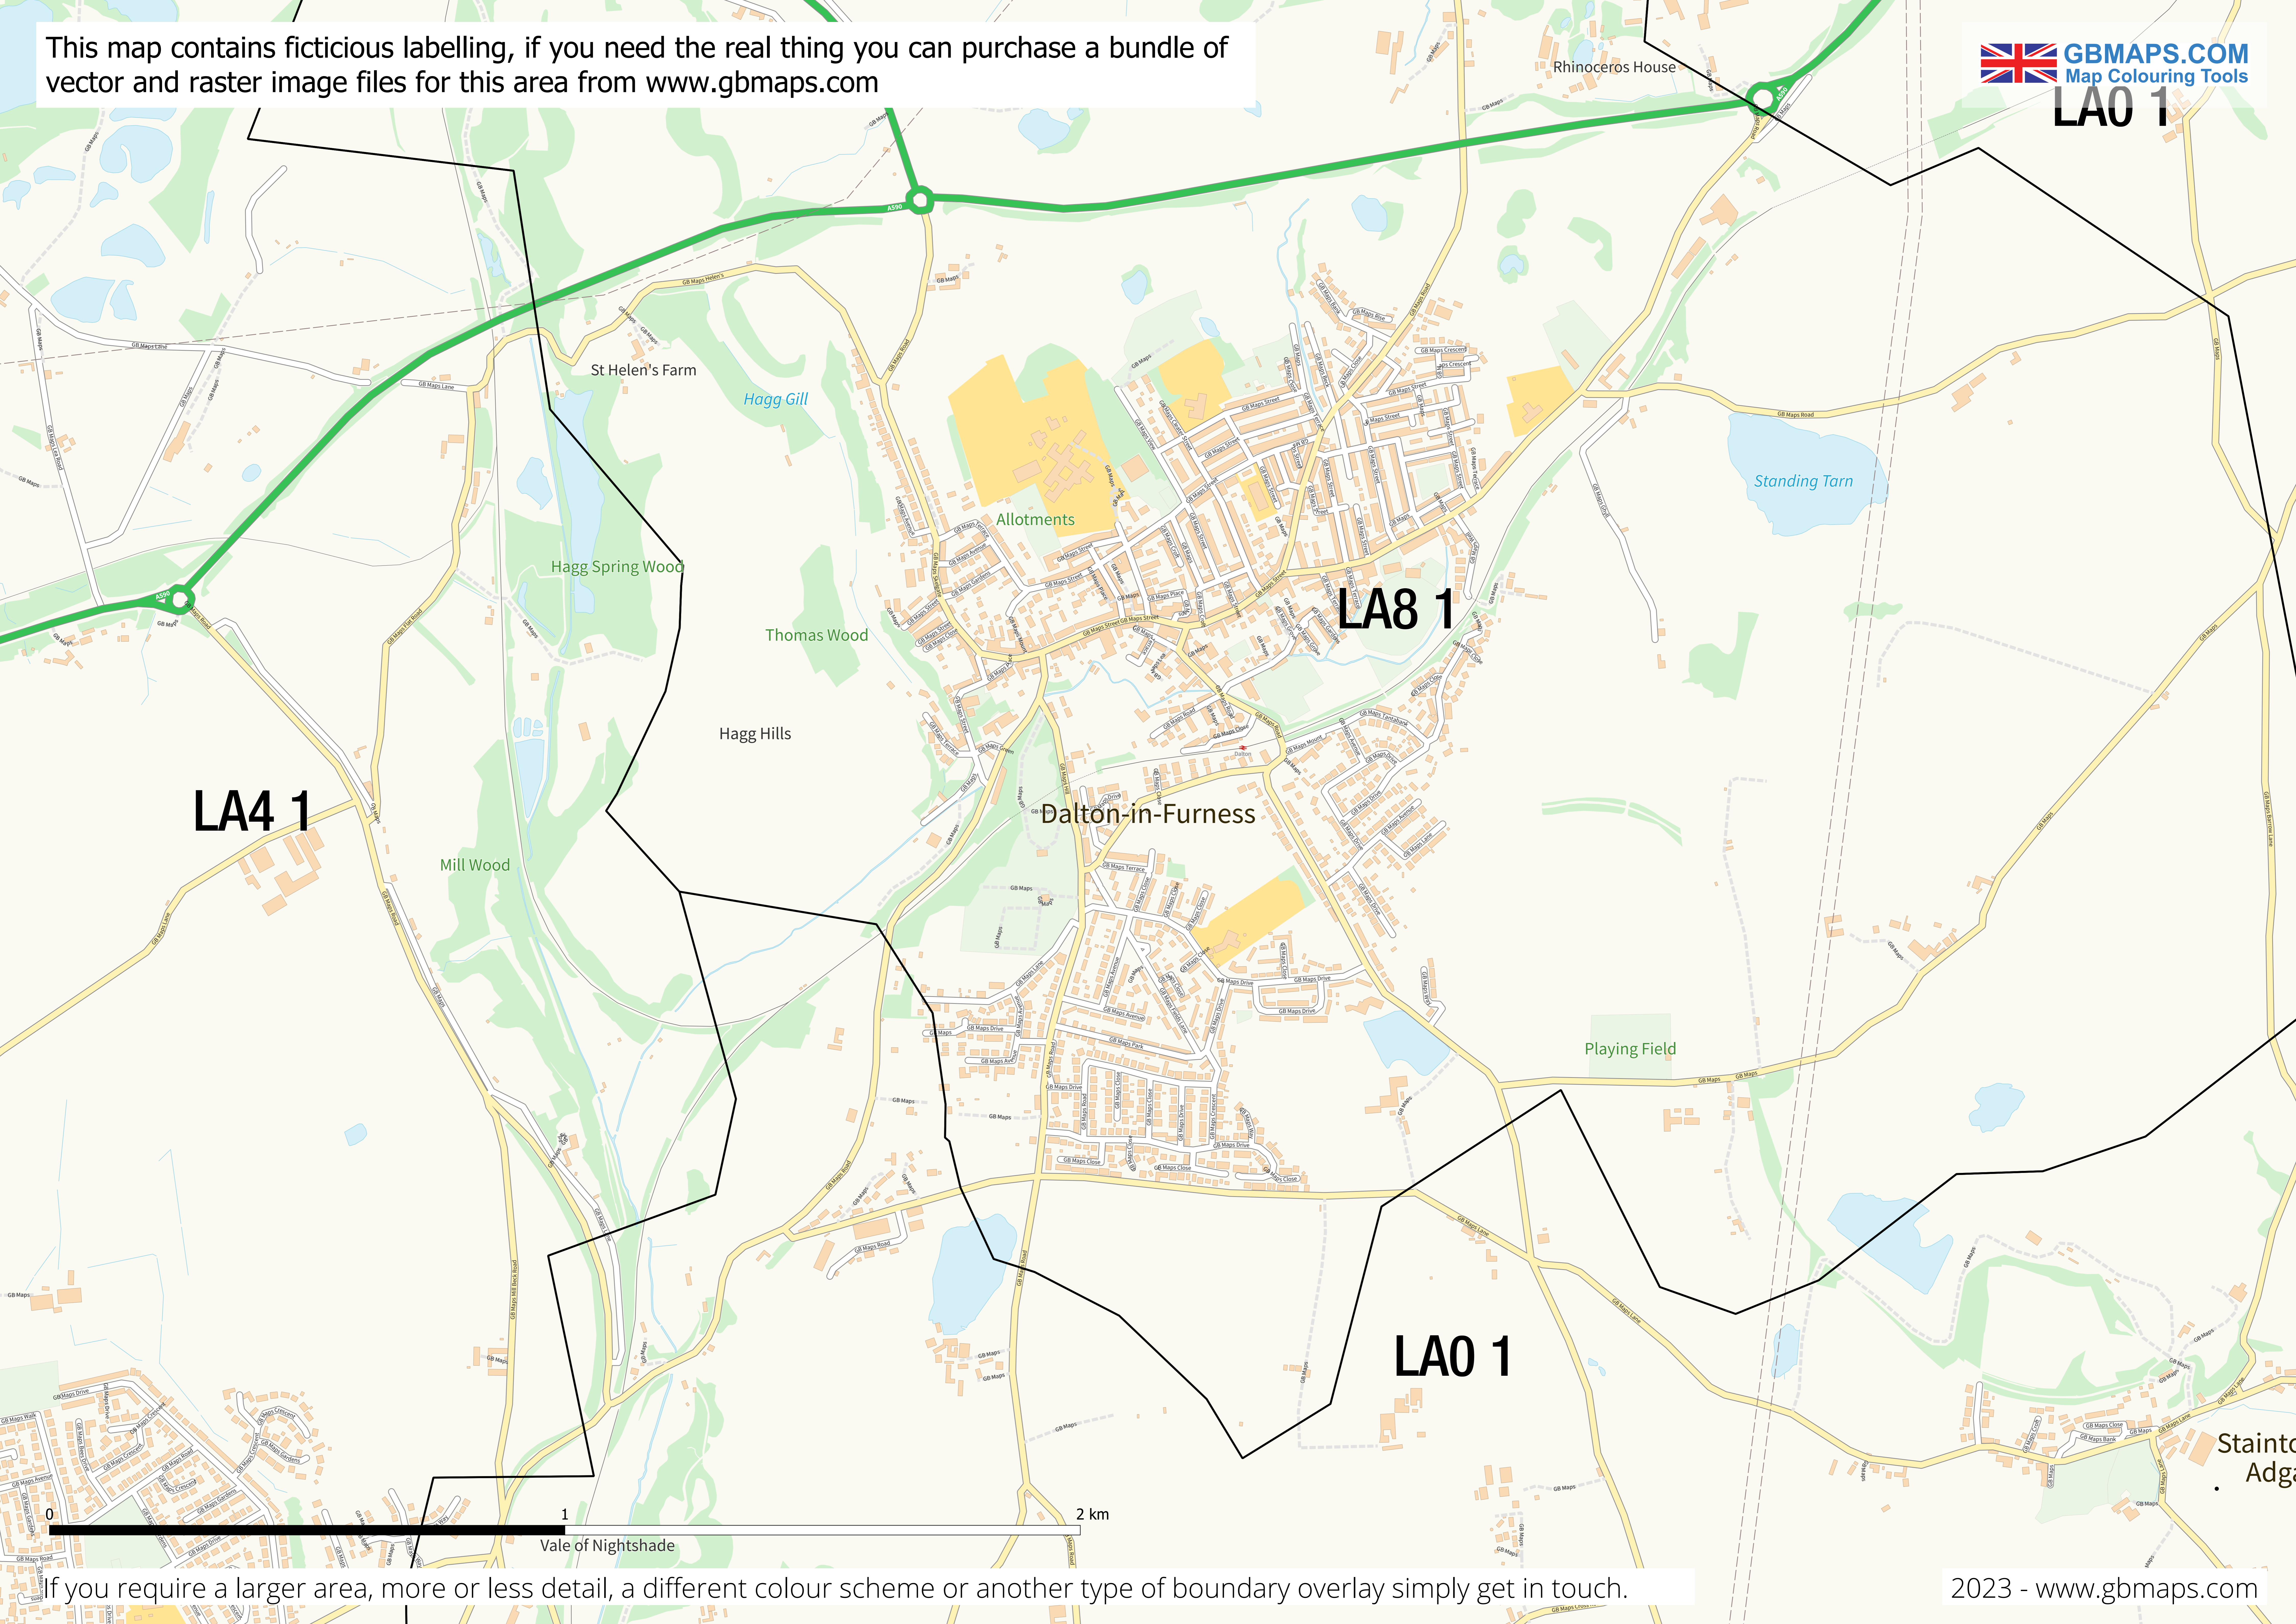

This map contains fictitious labelling, if you need the real thing you can purchase a bundle of vector and raster image files for this area from [www.gbmaps.com](http://www.gbmaps.com)

**LA4 1**

**LA8 1**

**LA0 1**

0 1 2 km  
Vale of Nightshade

If you require a larger area, more or less detail, a different colour scheme or another type of boundary overlay simply get in touch.