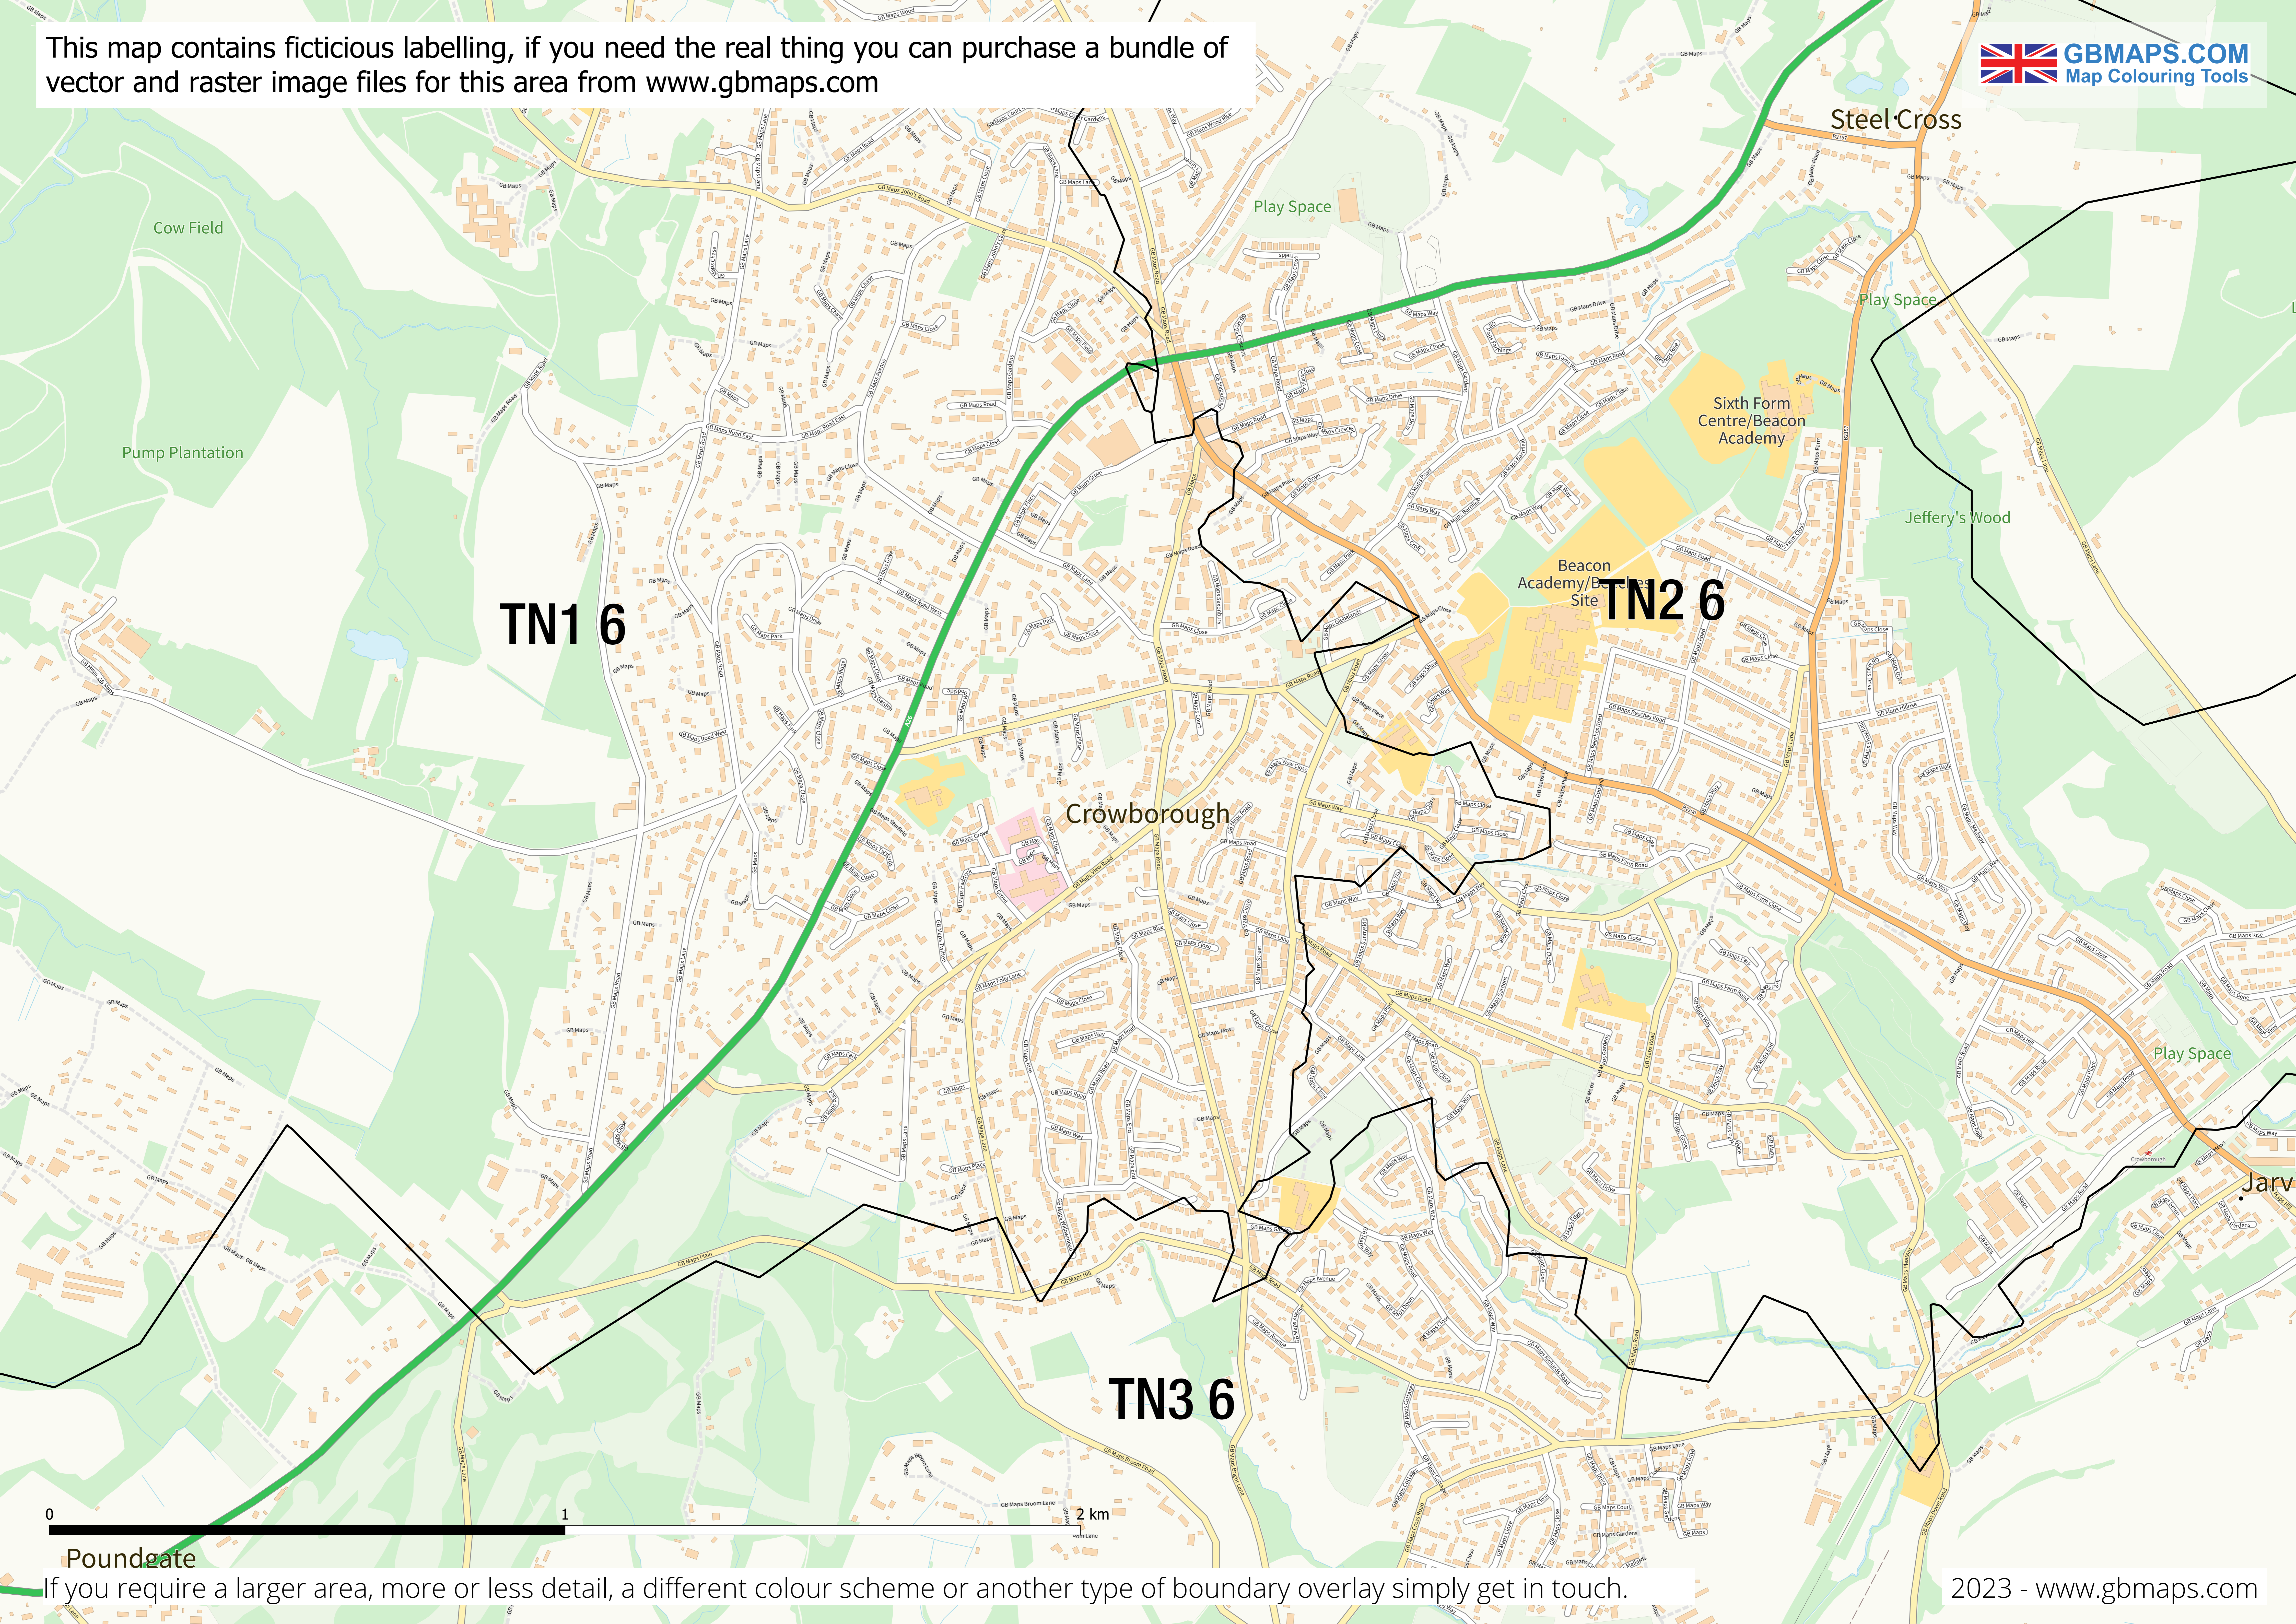

This map contains fictitious labelling, if you need the real thing you can purchase a bundle of vector and raster image files for this area from [www.gbmaps.com](http://www.gbmaps.com)

Poundgate

If you require a larger area, more or less detail, a different colour scheme or another type of boundary overlay simply get in touch.