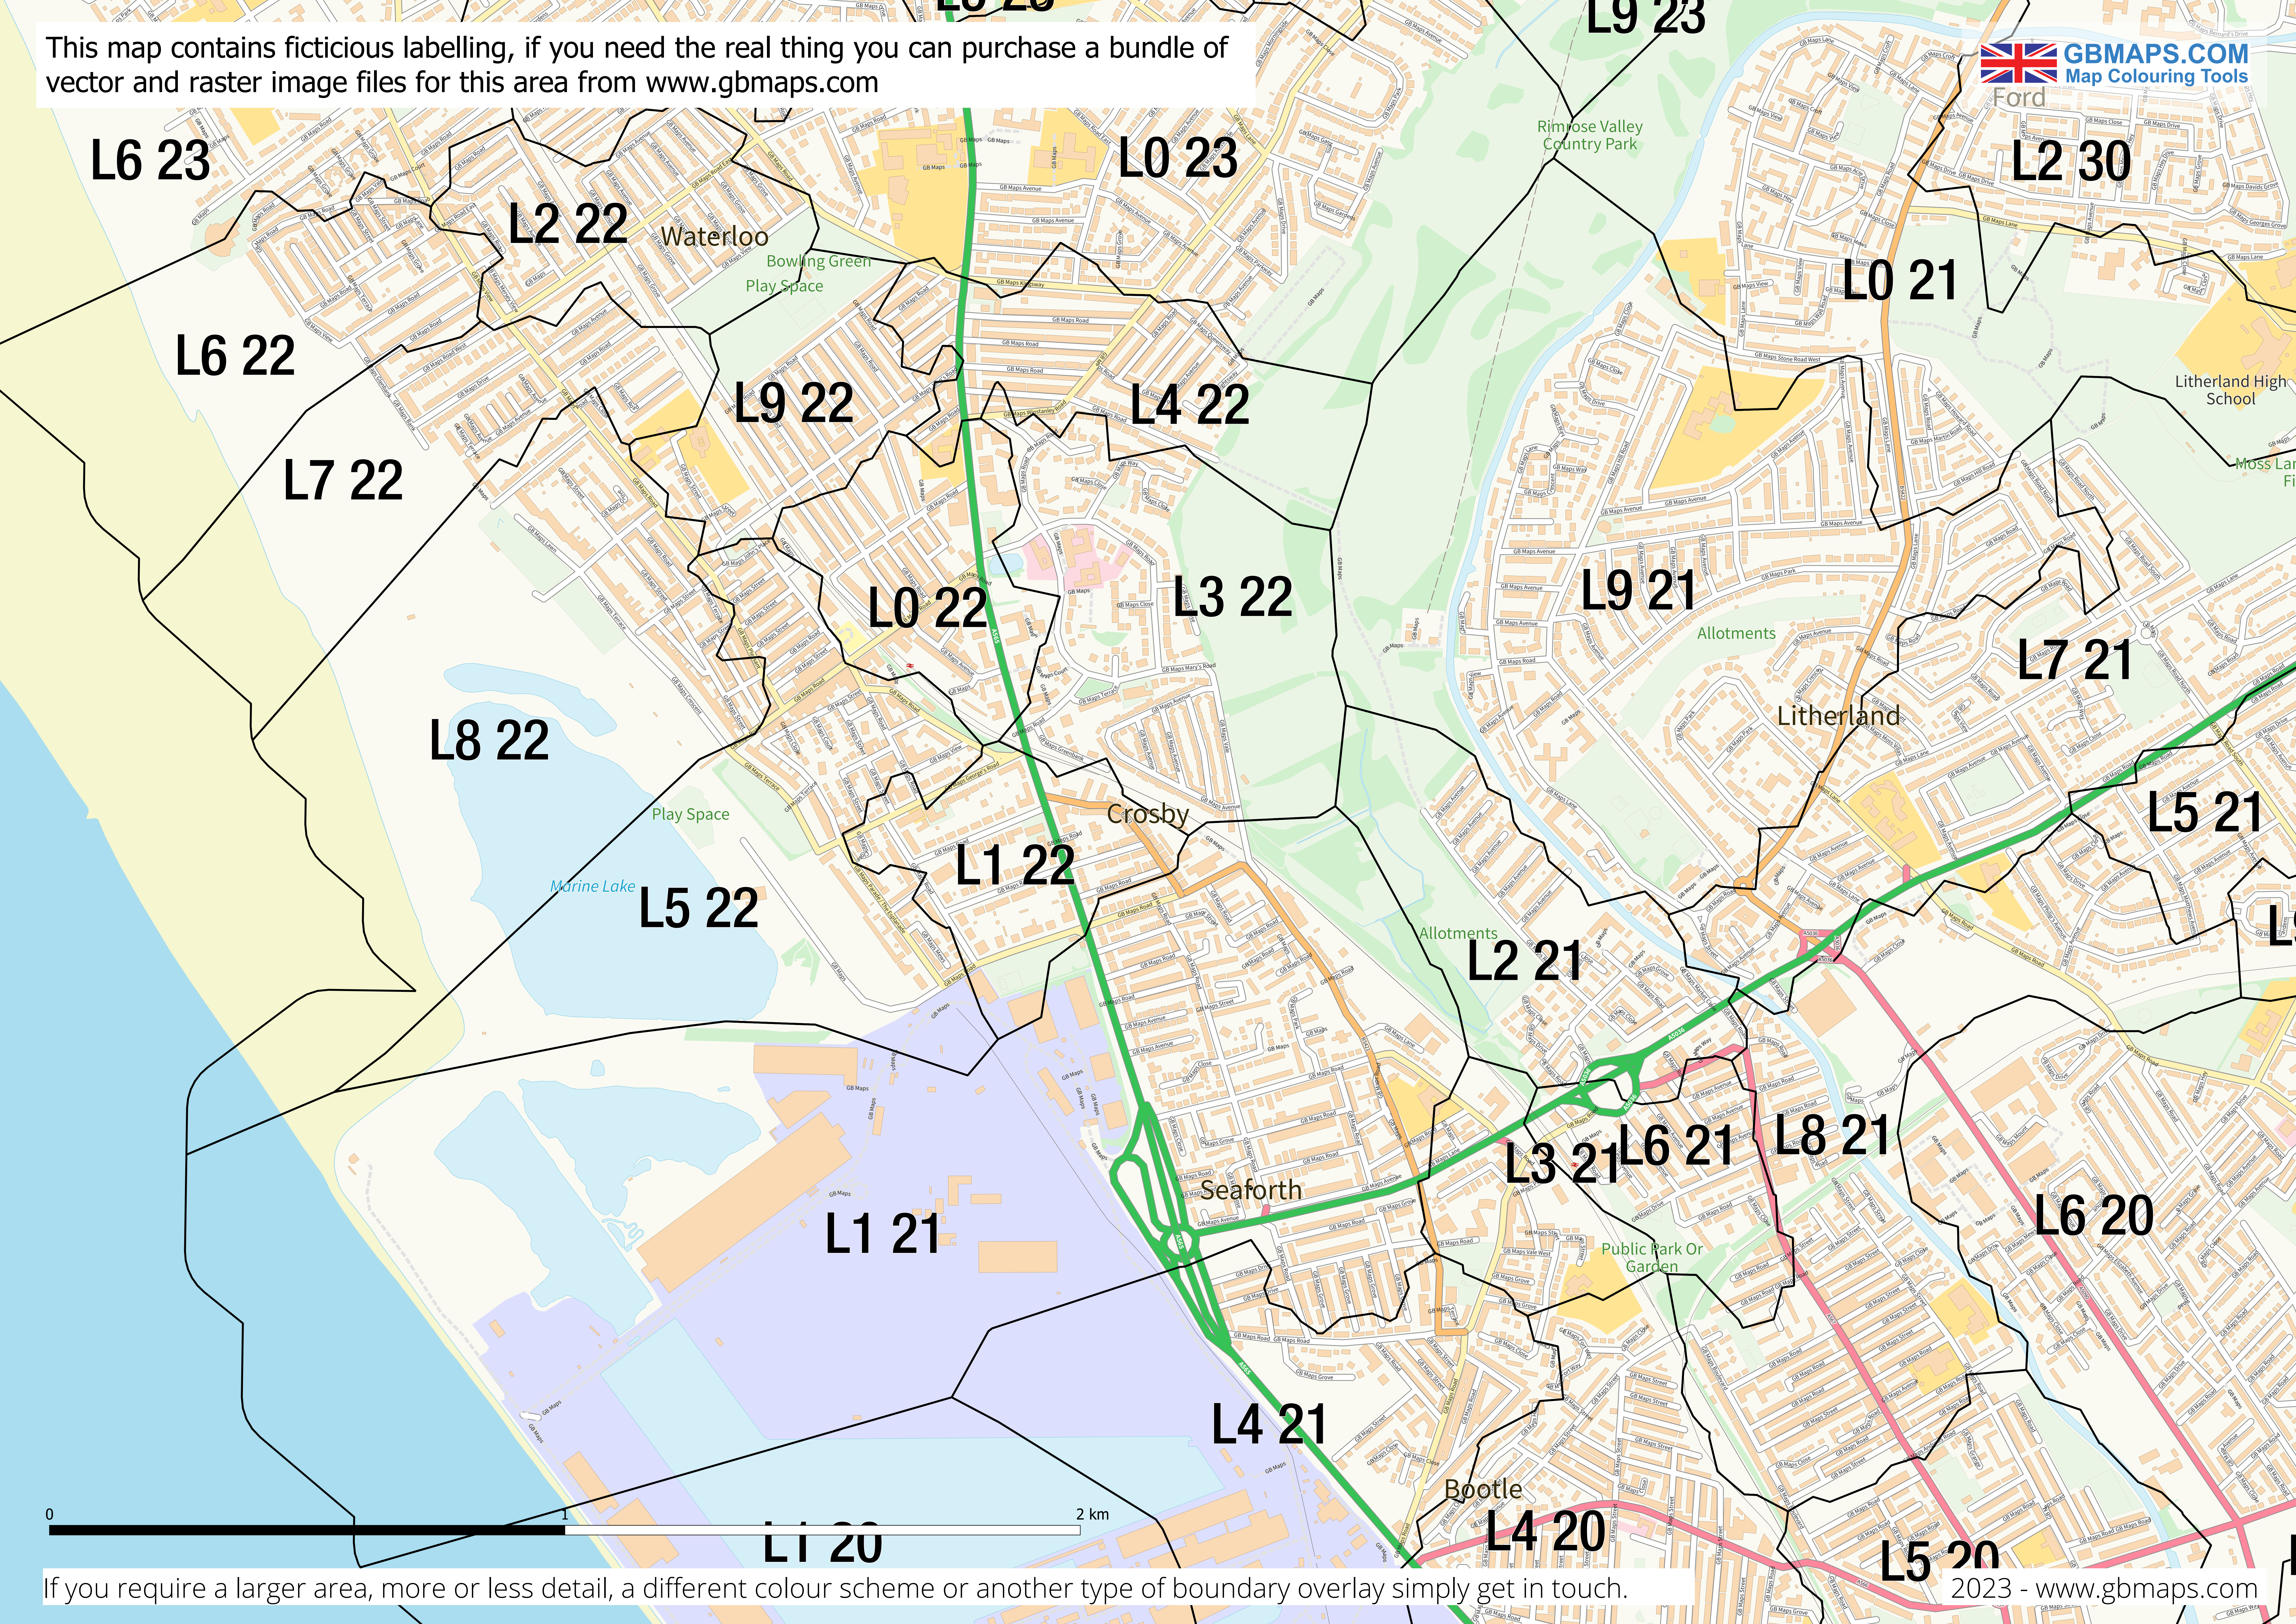

This map contains fictitious labelling, if you need the real thing you can purchase a bundle of vector and raster image files for this area from www.gbmaps.com

If you require a larger area, more or less detail, a different colour scheme or another type of boundary overlay simply get in touch.