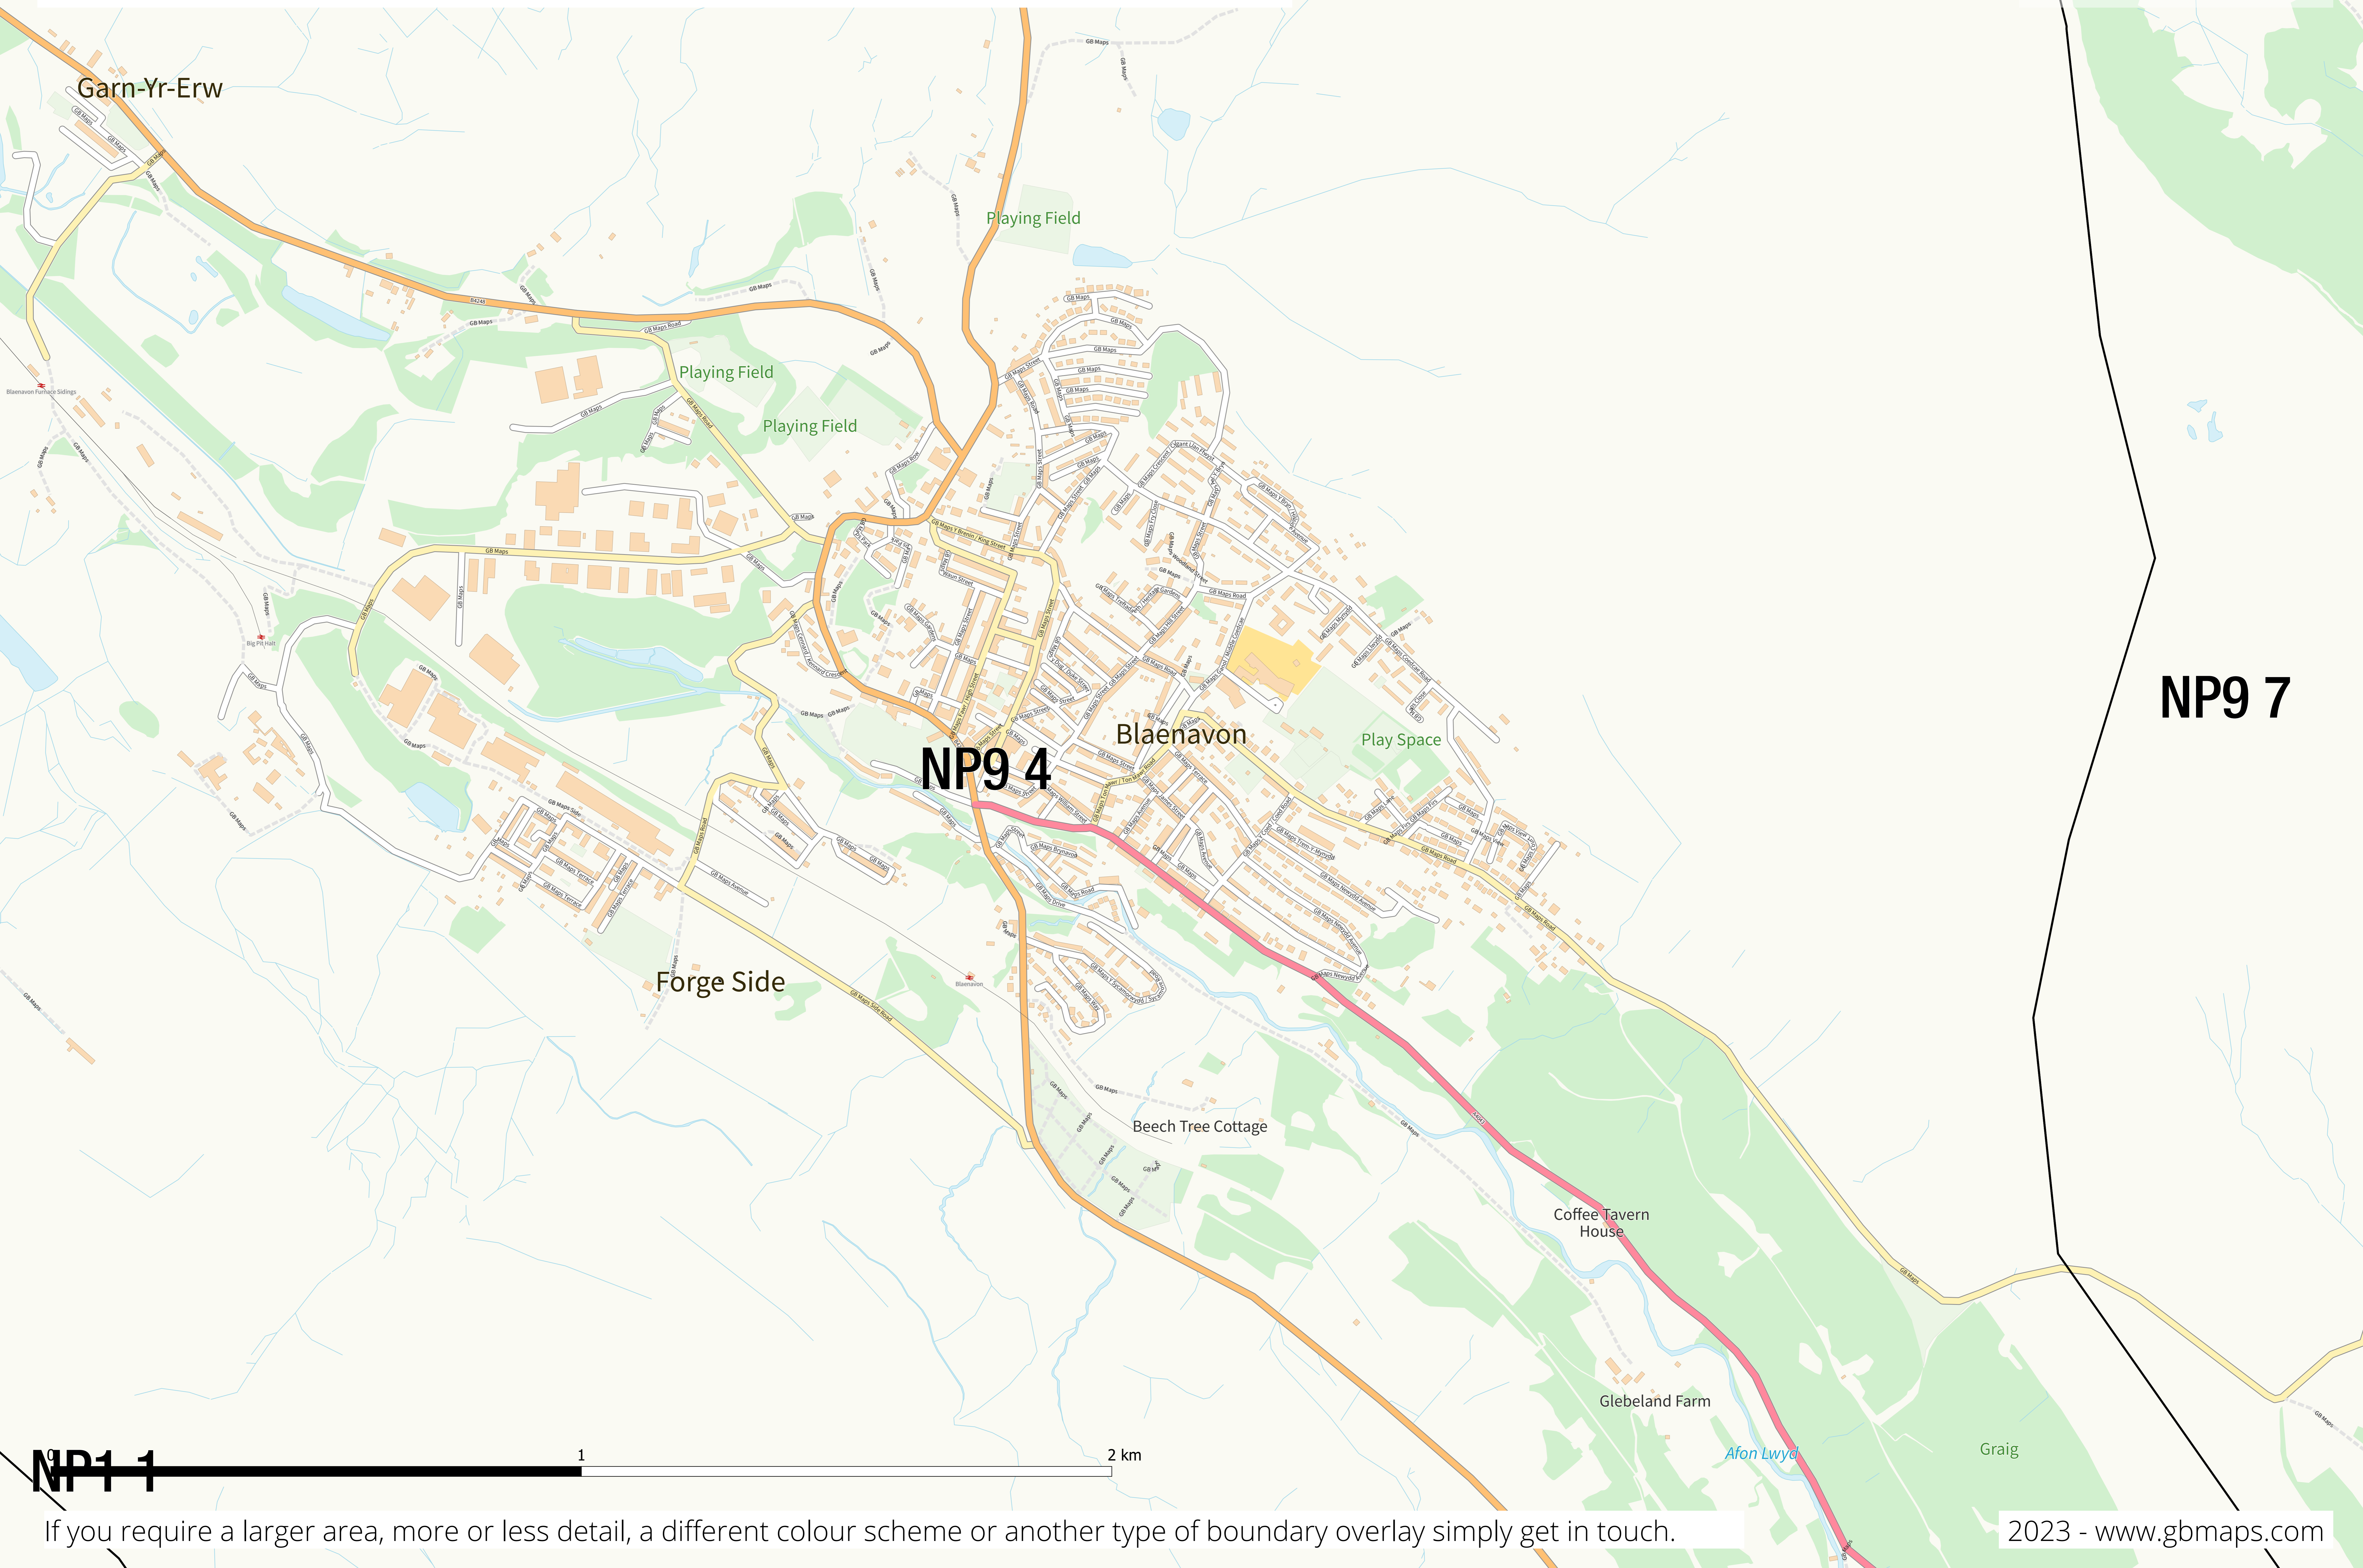

This map contains fictitious labelling, if you need the real thing you can purchase a bundle of vector and raster image files for this area from www.gbmaps.com

NP9 7

NP9 4

NP1 1

1 2 km

If you require a larger area, more or less detail, a different colour scheme or another type of boundary overlay simply get in touch.