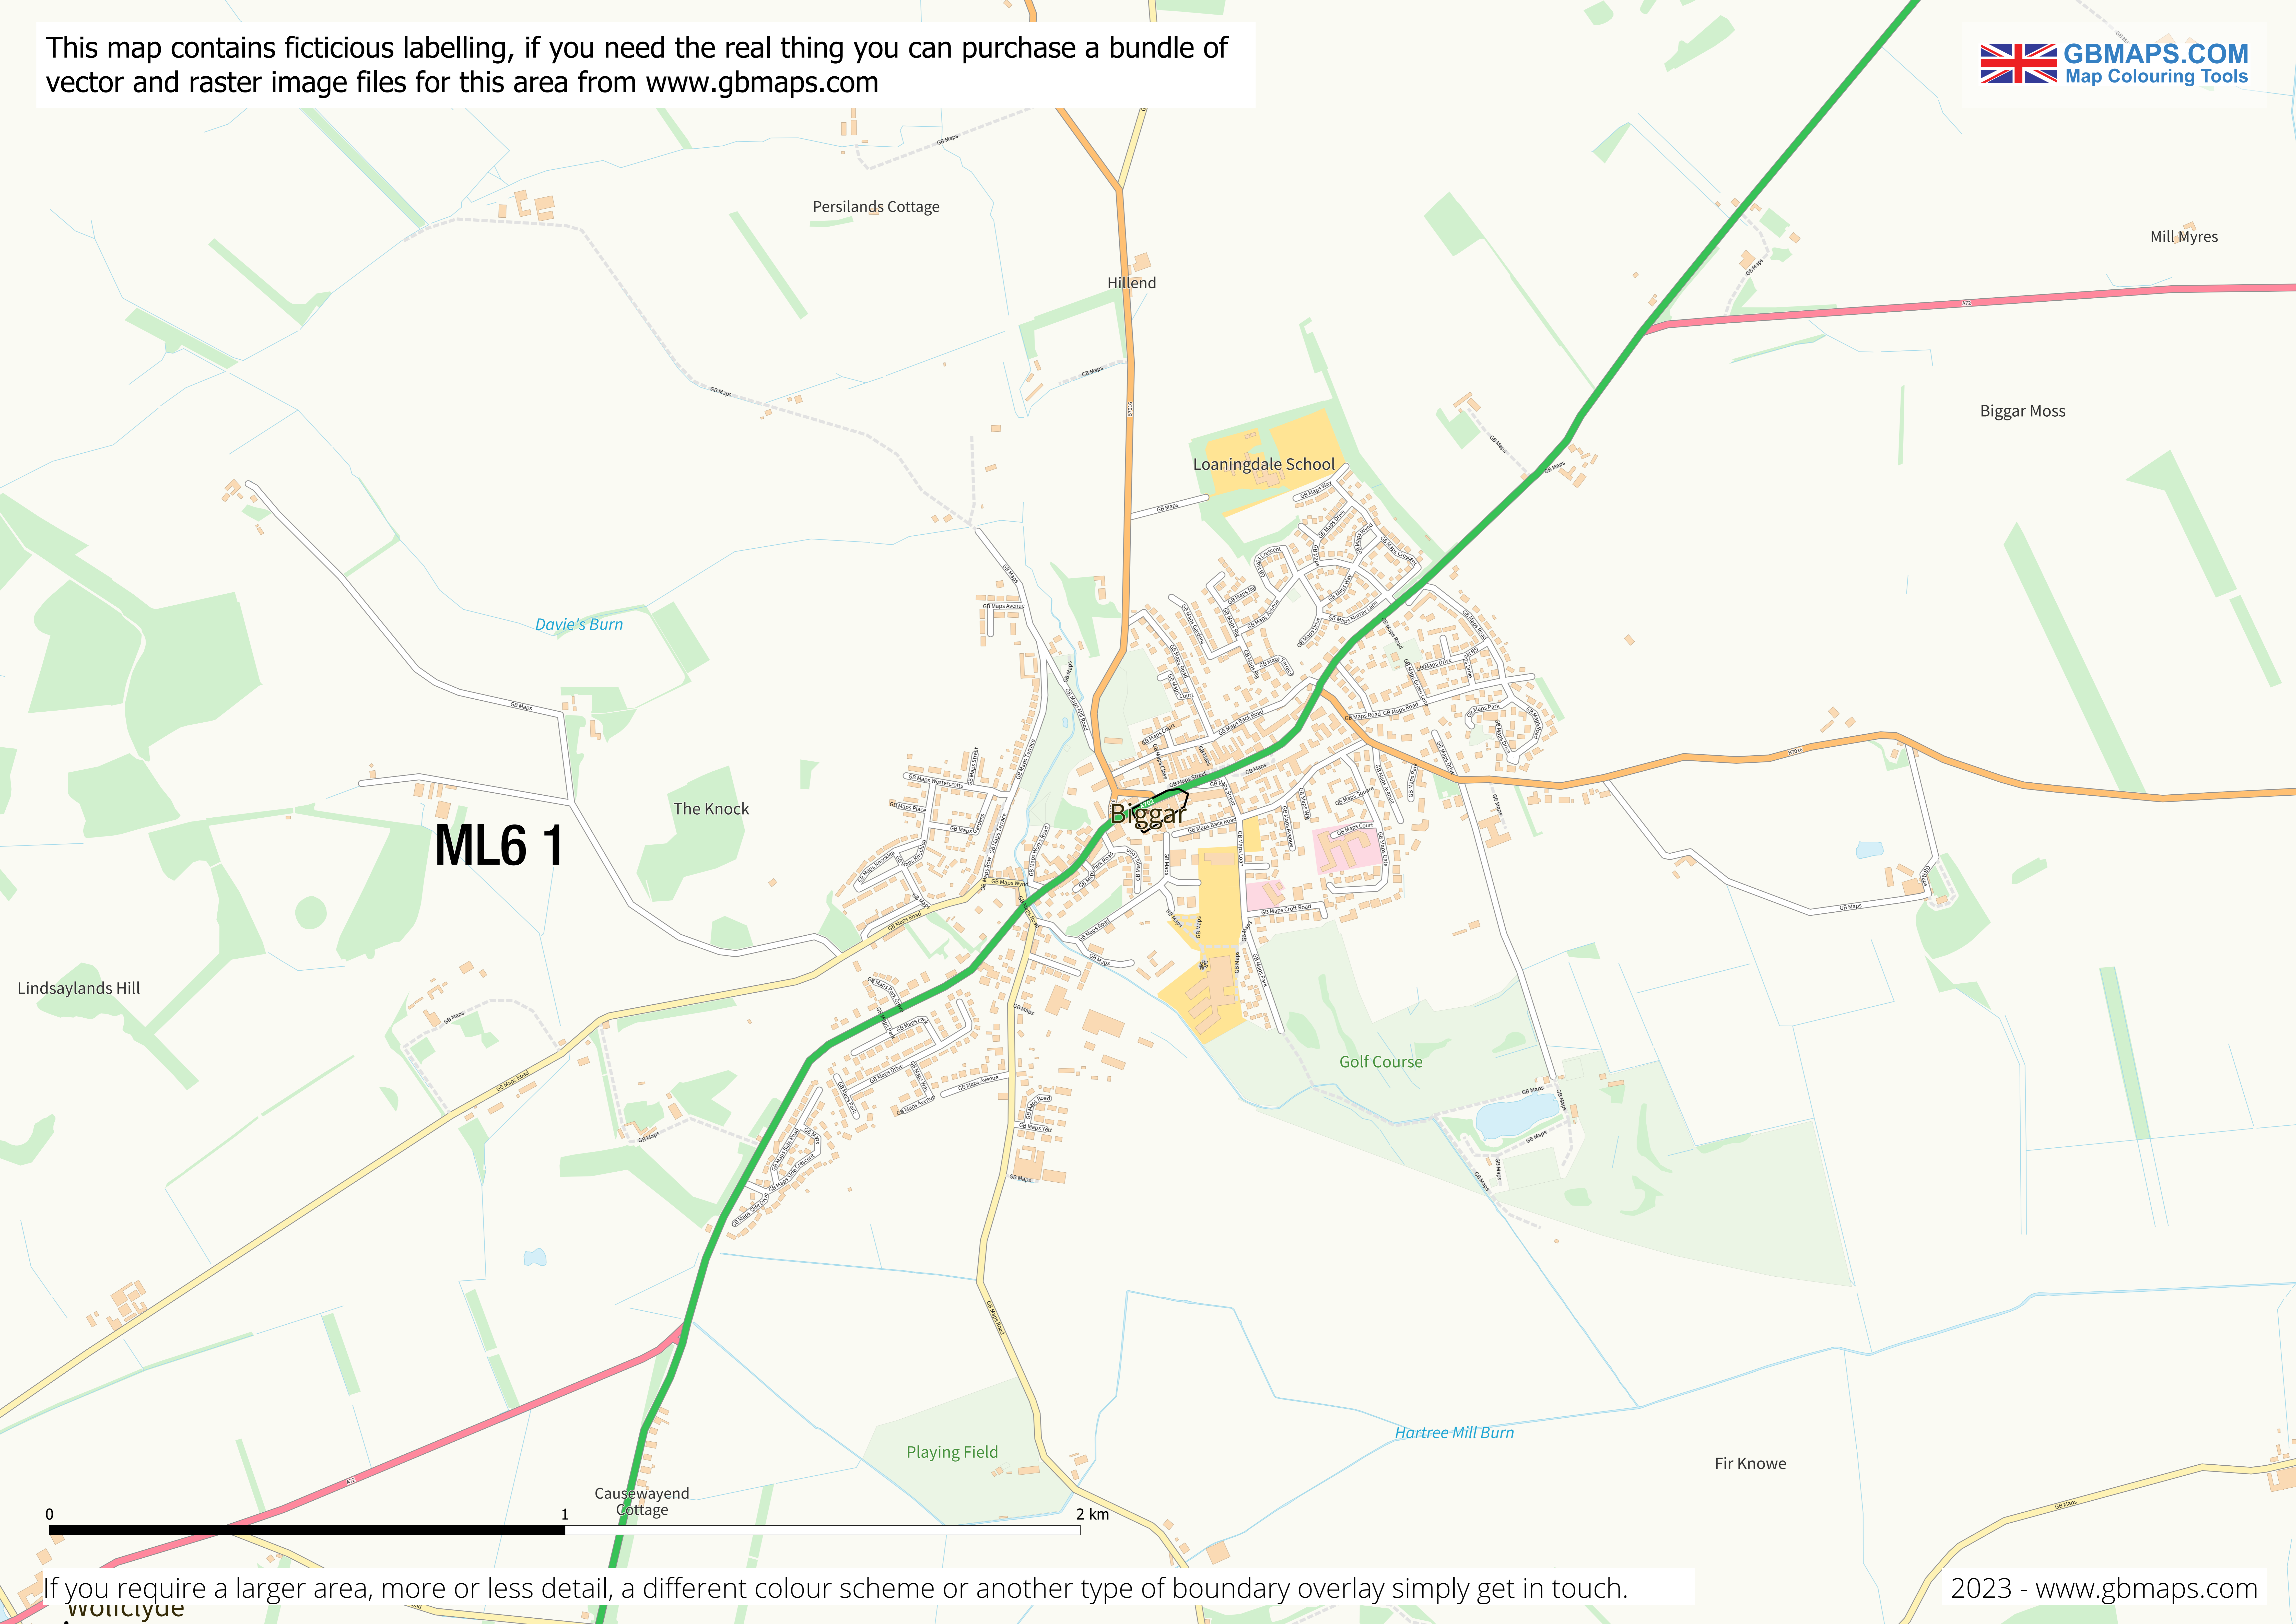

This map contains fictitious labelling, if you need the real thing you can purchase a bundle of vector and raster image files for this area from www.gbmaps.com

ML6 1

Biggar

If you require a larger area, more or less detail, a different colour scheme or another type of boundary overlay simply get in touch.