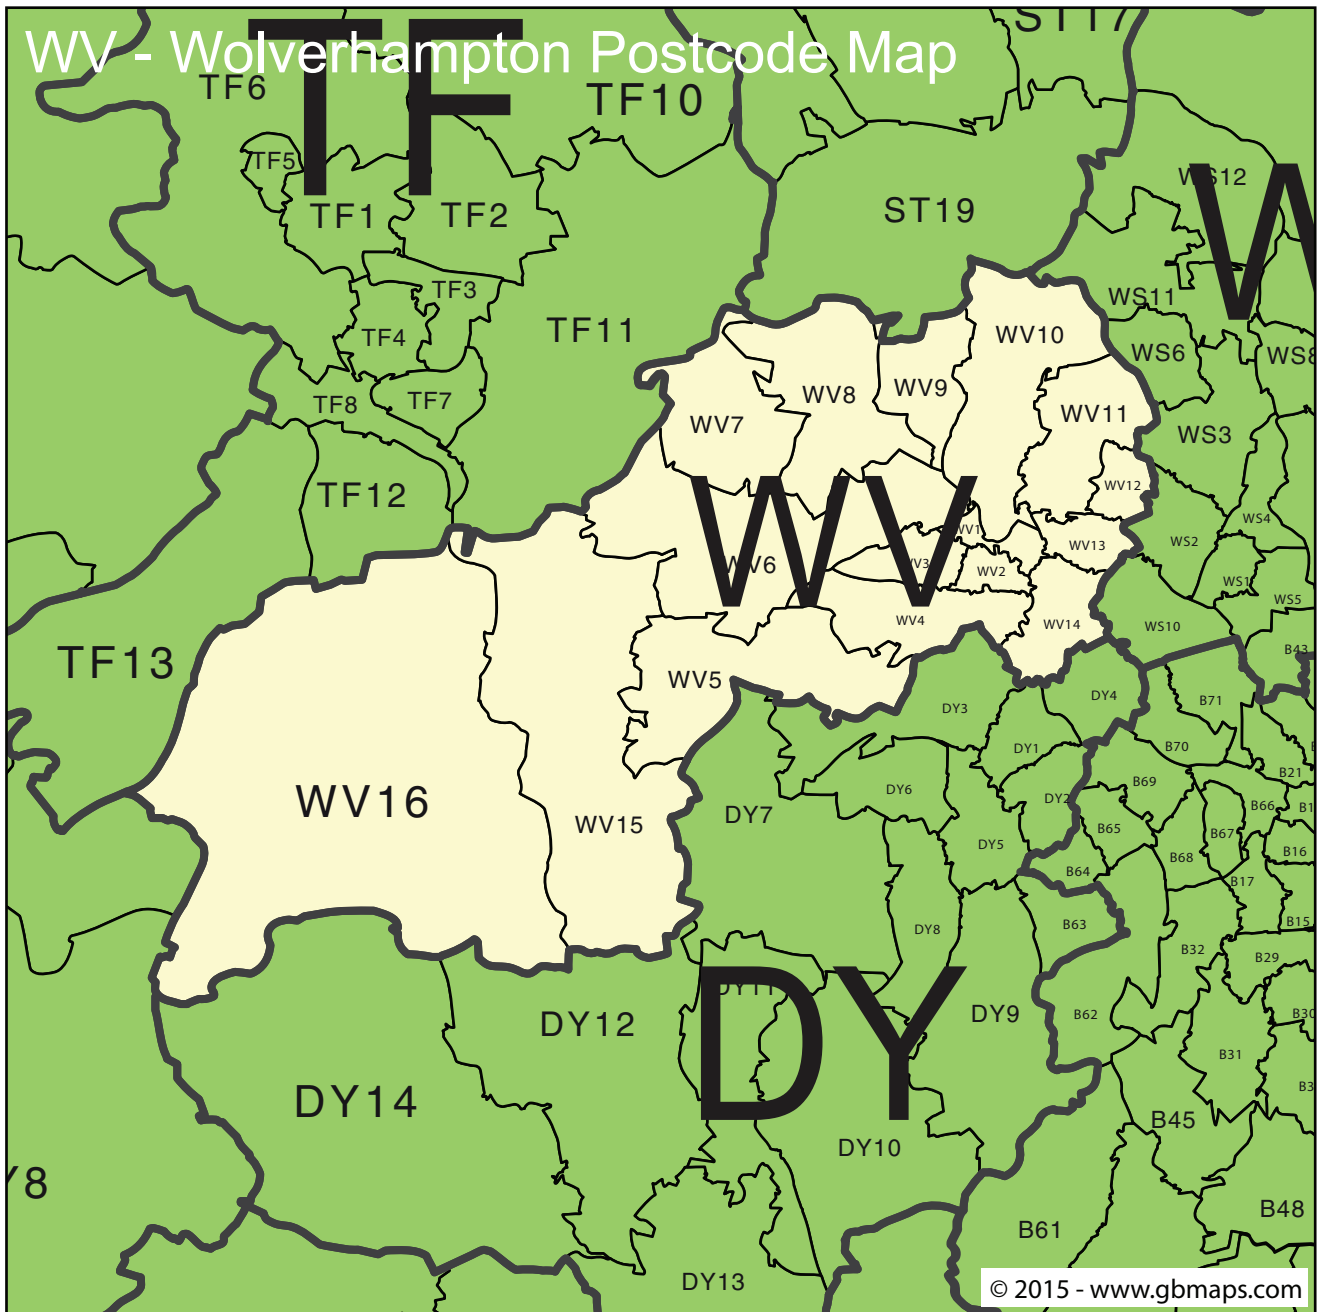

## WV - Wolverhampton 4-Digit Postcode Area and District Map

Try our EASY to use online tool and color the whole UK Postcode Districts map into different zones, sales territories, delivery charge zones or statistical areas. Save your professional map as a globally recognised Editable Adobe Acrobat PDF file.

### Totally FREE to TRY

Try the Colour Your Own Map system here.