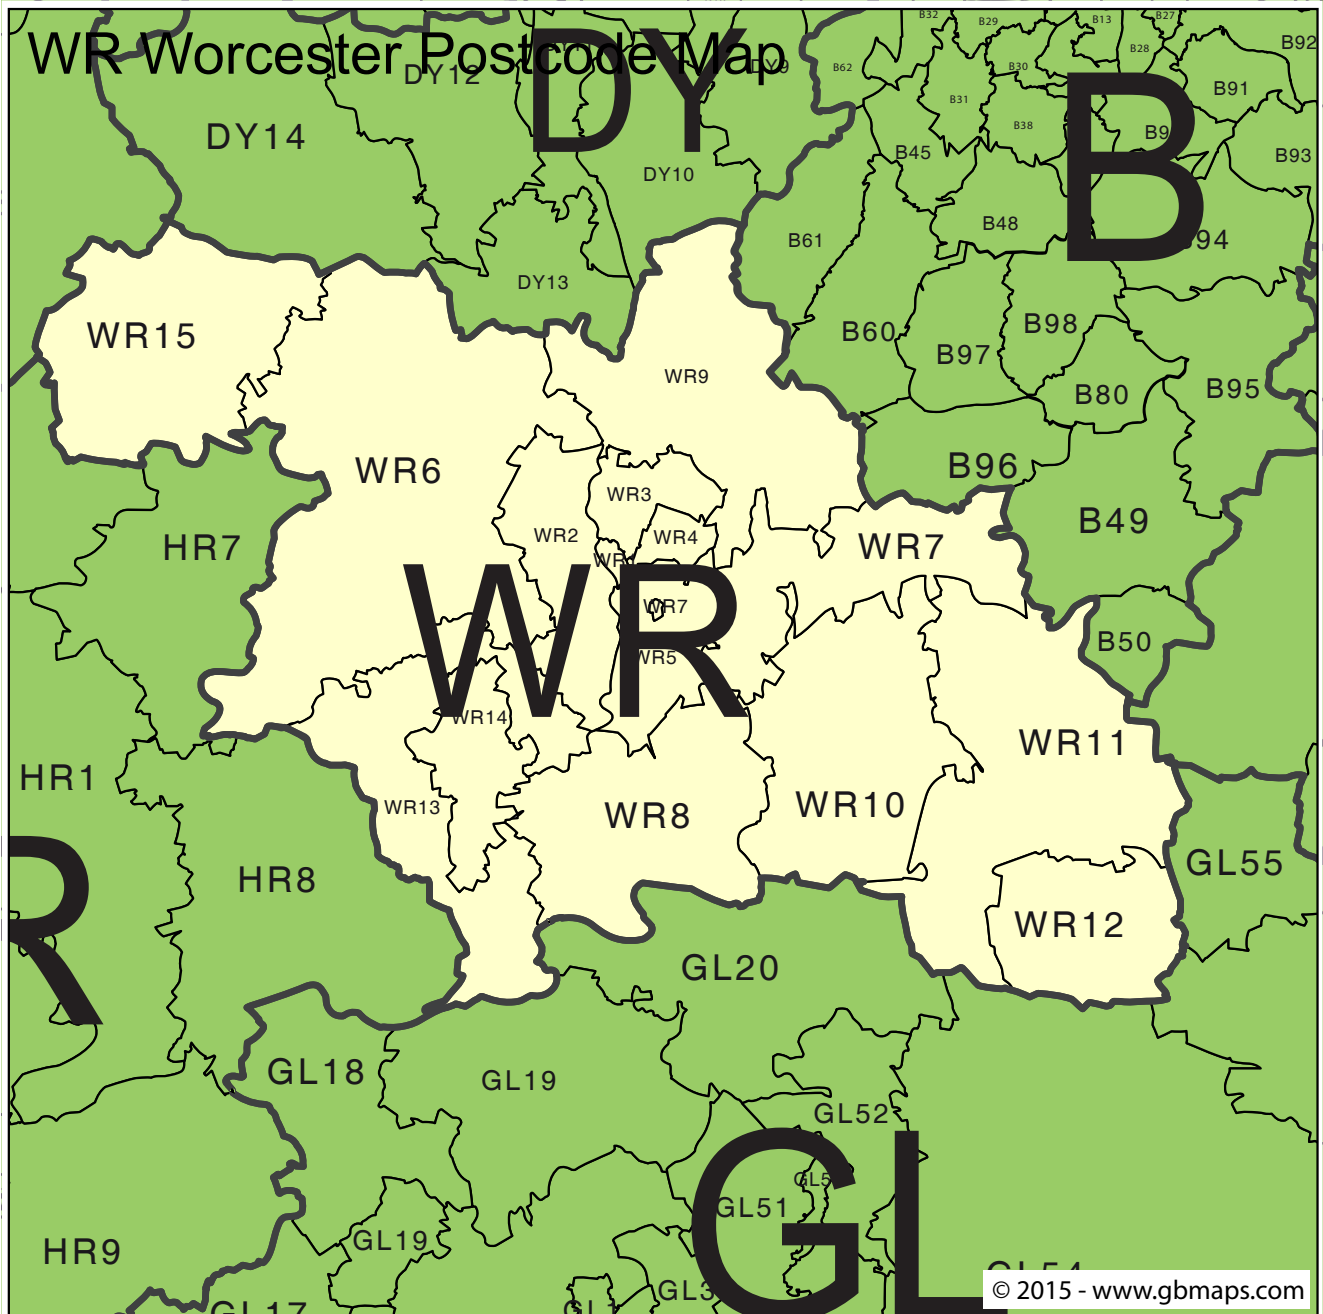

WR Worcester 4-Digit Postcode Area and District Map

Try our EASY to use online tool and color the whole UK Postcode Districts map into different zones, sales territories, delivery charge zones or statistical areas. Save your professional map as a globally recognised Editable Adobe Acrobat PDF file.

Totally FREE to TRY

Try the Colour Your Own Map system here.