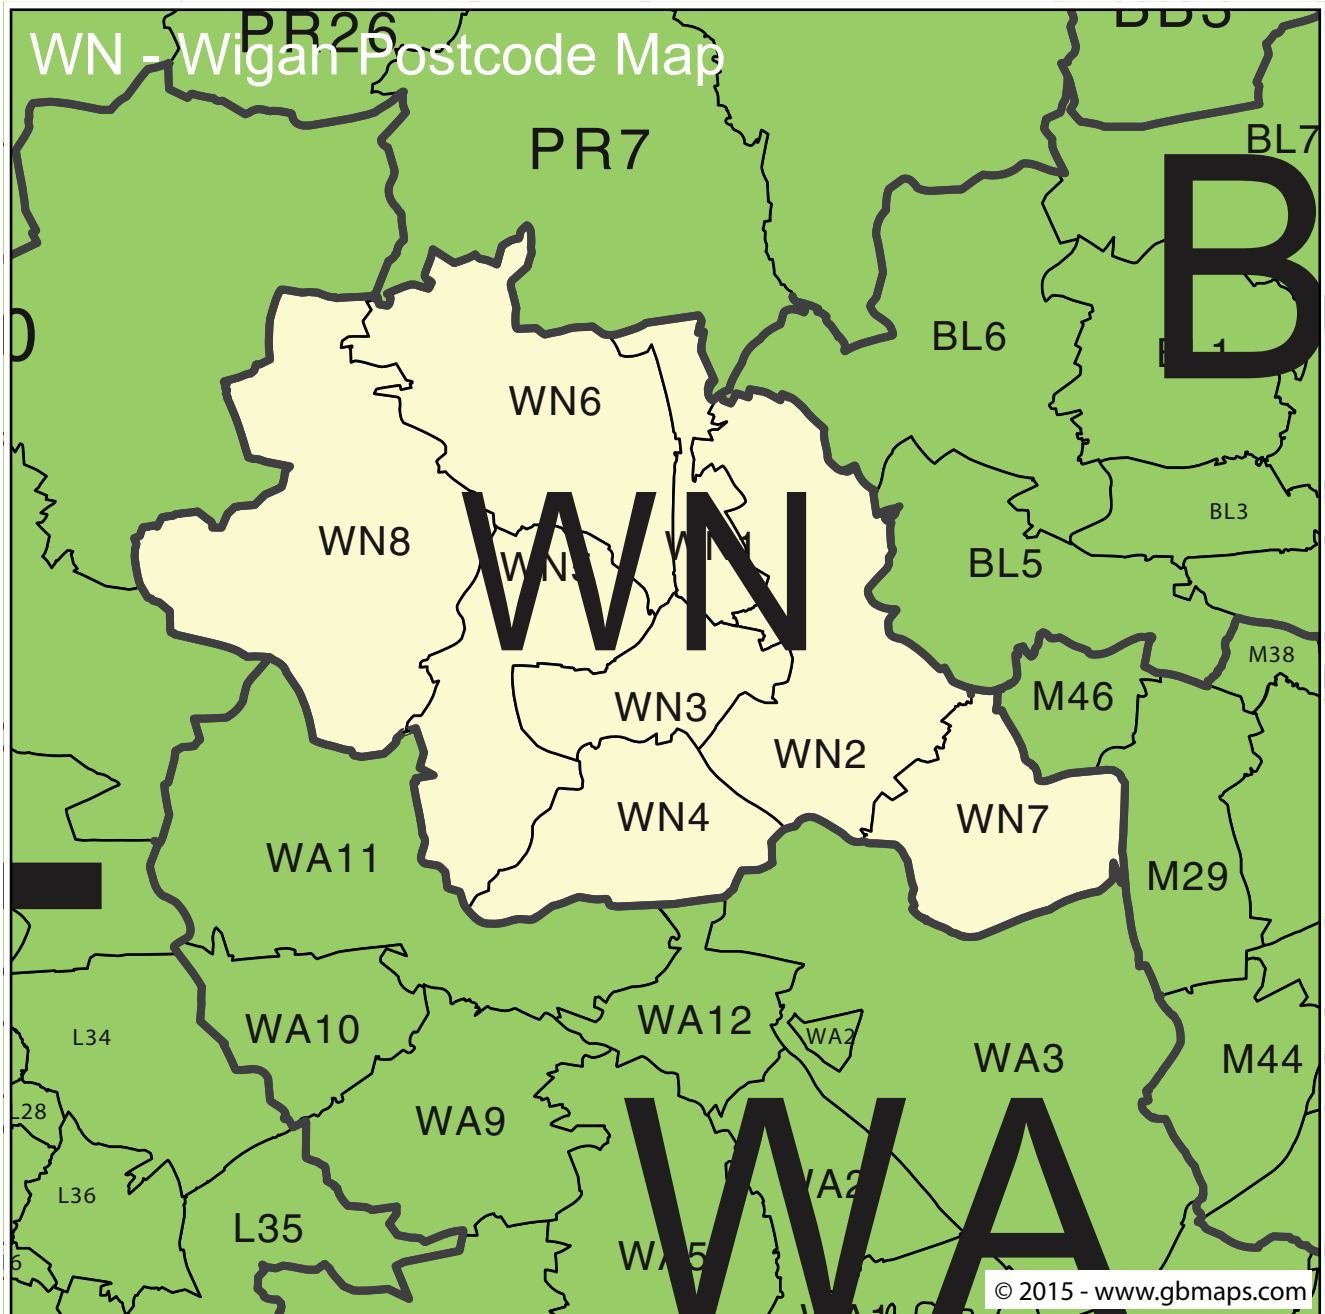

## WN - Wigan 4-Digit Postcode Area and District Map

Try our EASY to use online tool and color the whole UK Postcode Districts map into different zones, sales territories, delivery charge zones or statistical areas. Save your professional map as a globally recognised Editable Adobe Acrobat PDF file.

## Totally FREE to TRY

Try the Colour Your Own Map system here.