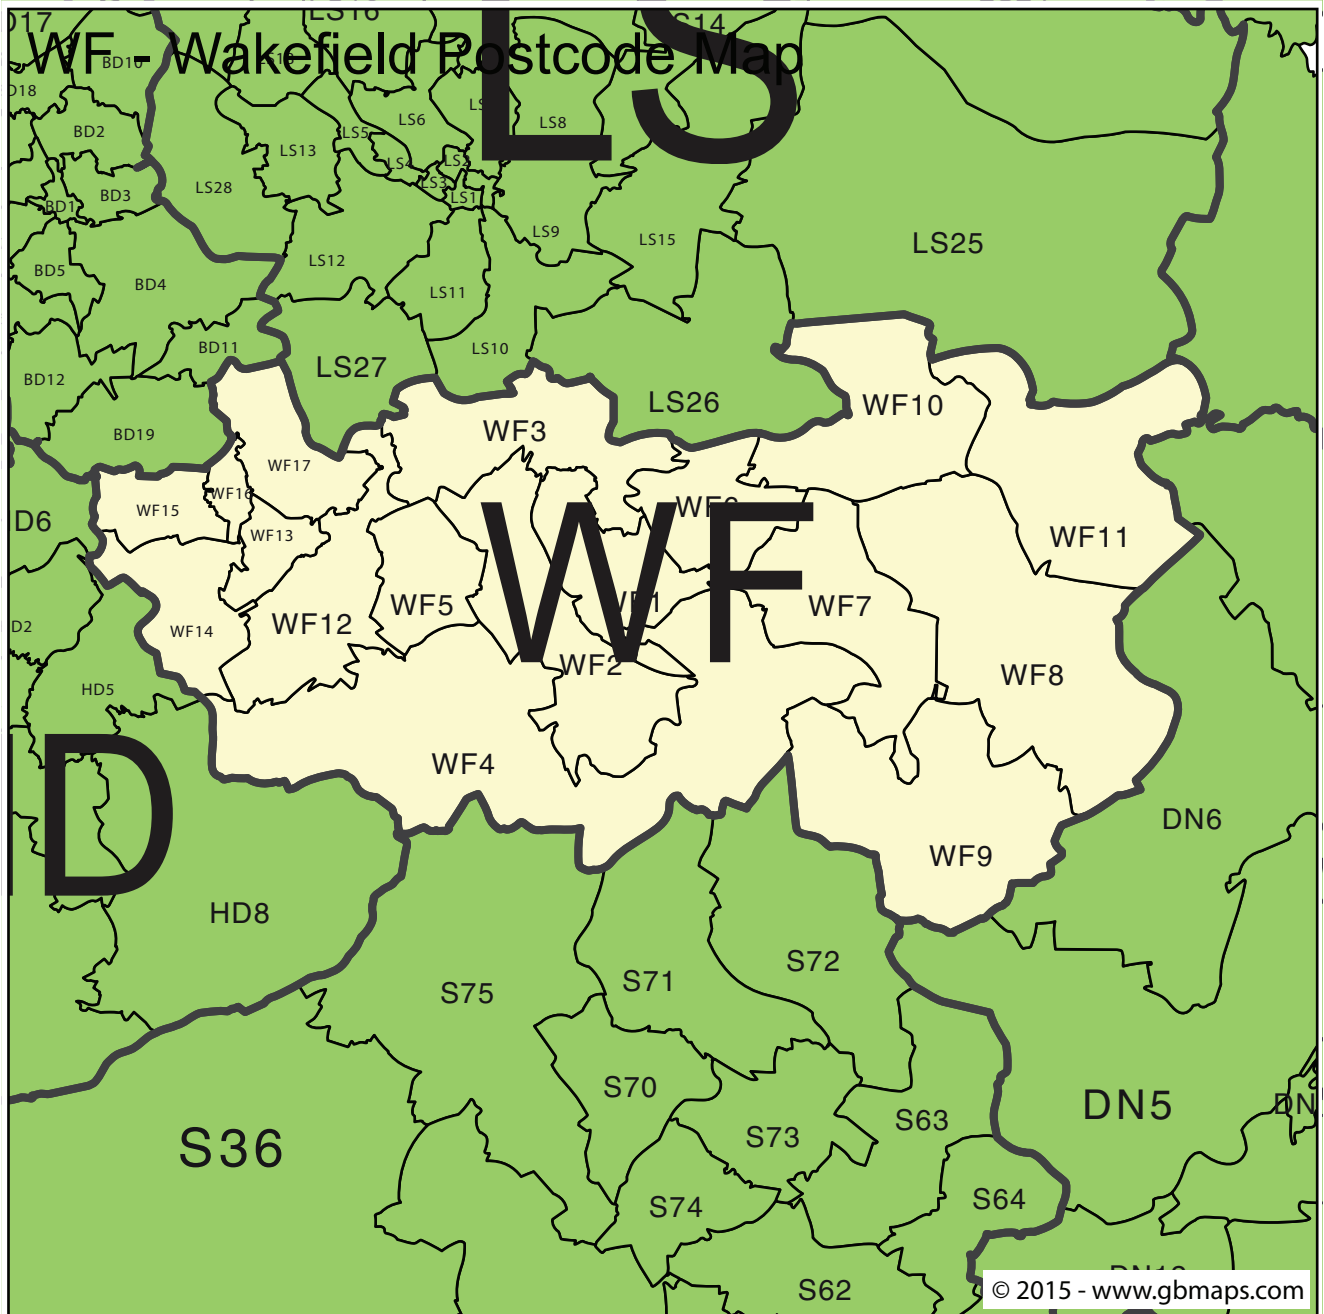

WF - Wakefield 4-Digit Postcode Area and District Map

Try our EASY to use online tool and color the whole UK Postcode Districts map into different zones, sales territories, delivery charge zones or statistical areas. Save your professional map as a globally recognised Editable Adobe Acrobat PDF file.

Totally FREE to TRY

Try the Colour Your Own Map system here.