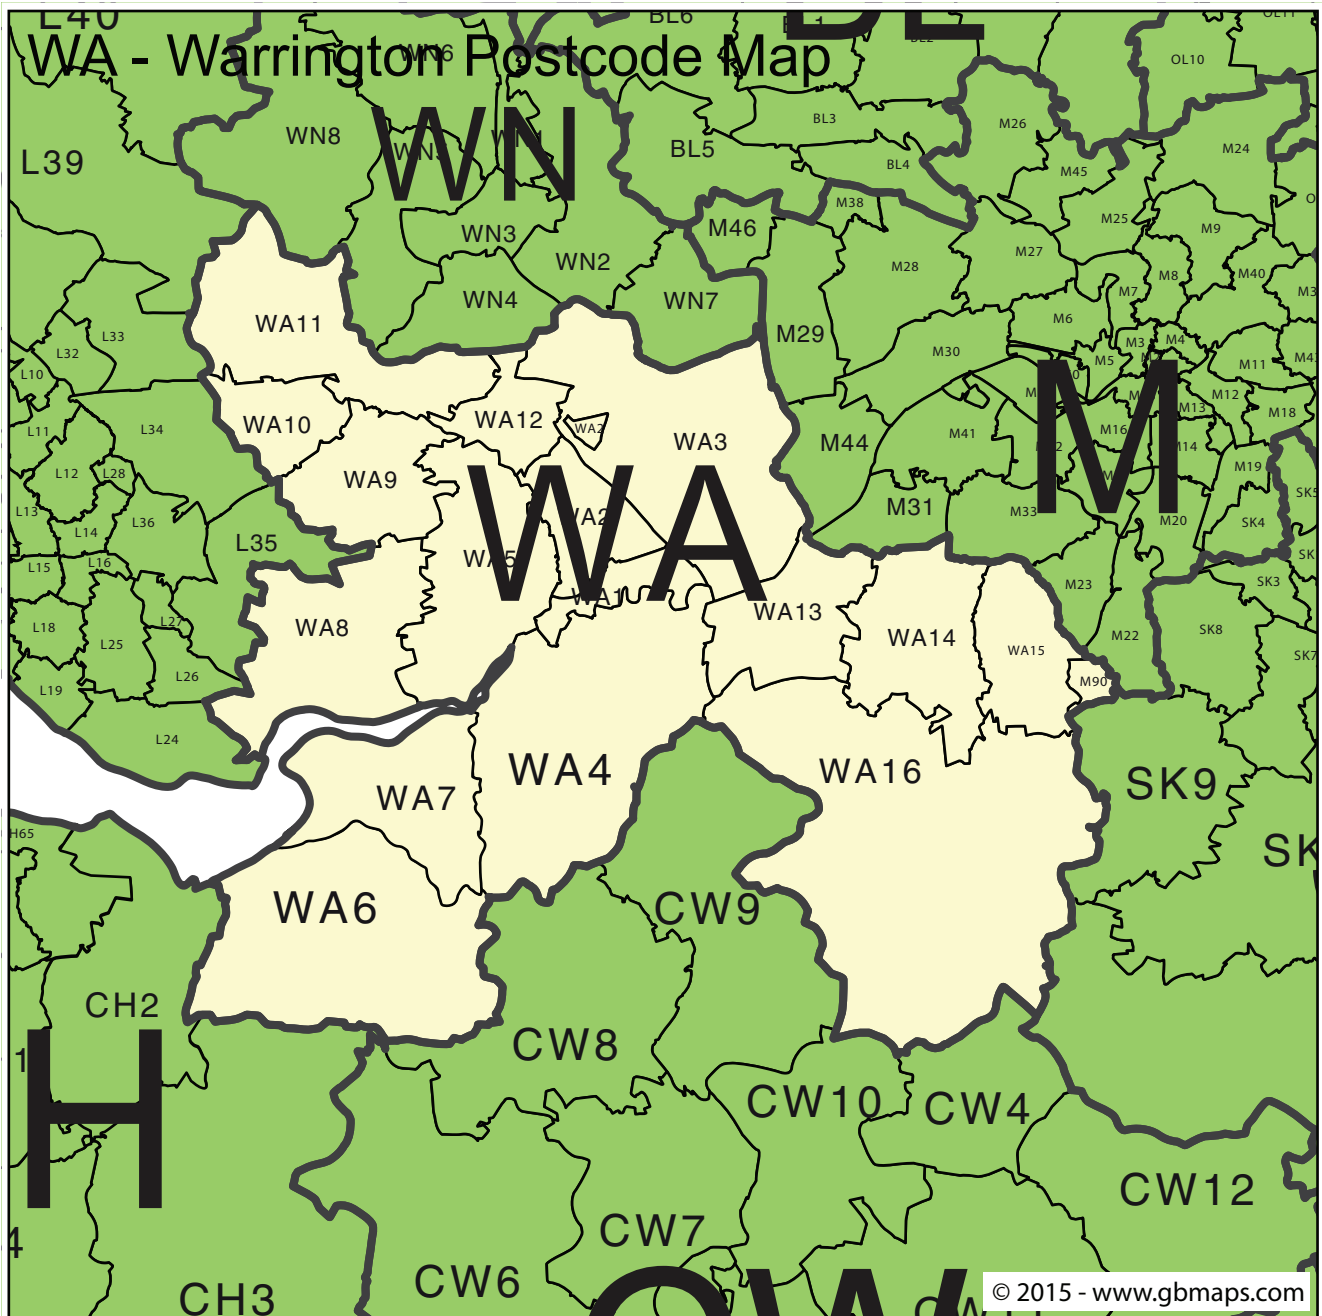

## WA - Warrington 4-Digit Postcode Area and District Map

Try our EASY to use online tool and color the whole UK Postcode Districts map into different zones, sales territories, delivery charge zones or statistical areas. Save your professional map as a globally recognised Editable Adobe Acrobat PDF file.

## Totally FREE to TRY

Try the Colour Your Own Map system here.