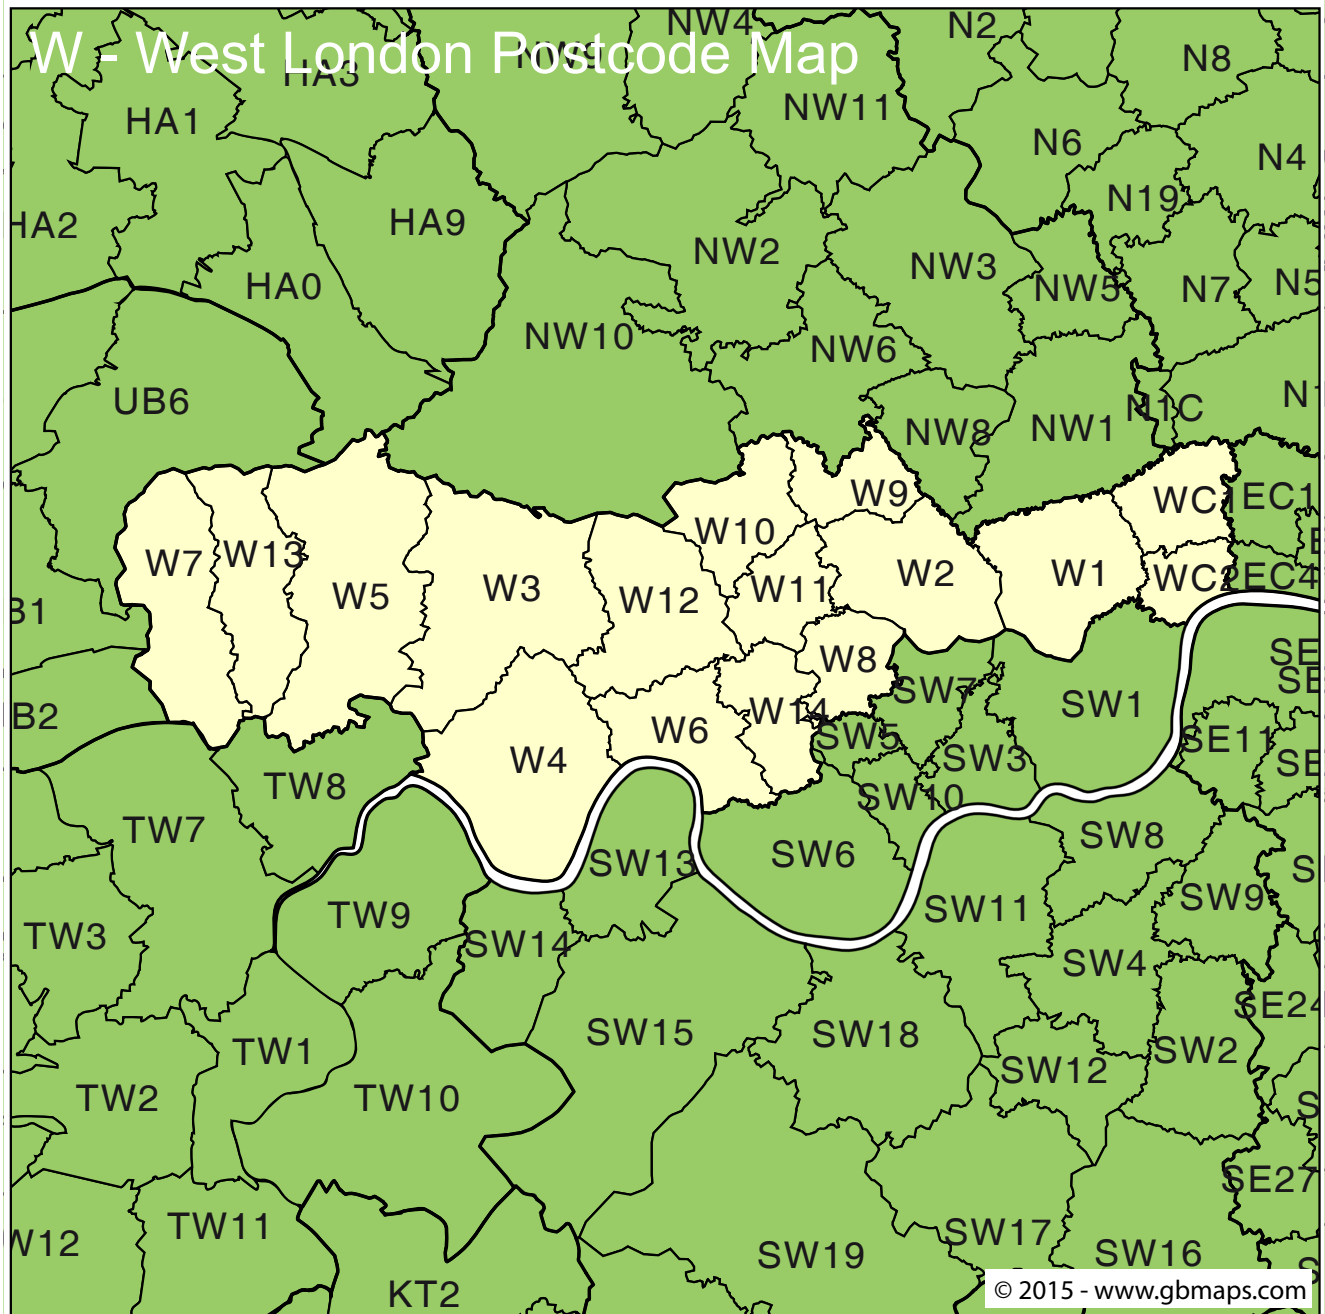

W West London 4-Digit Postcode Area and District Map

Try our EASY to use online tool and color the whole UK Postcode Districts map into different zones, sales territories, delivery charge zones or statistical areas. Save your professional map as a globally recognised Editable Adobe Acrobat PDF file.

Totally FREE to TRY

Try the Colour Your Own Map system here.