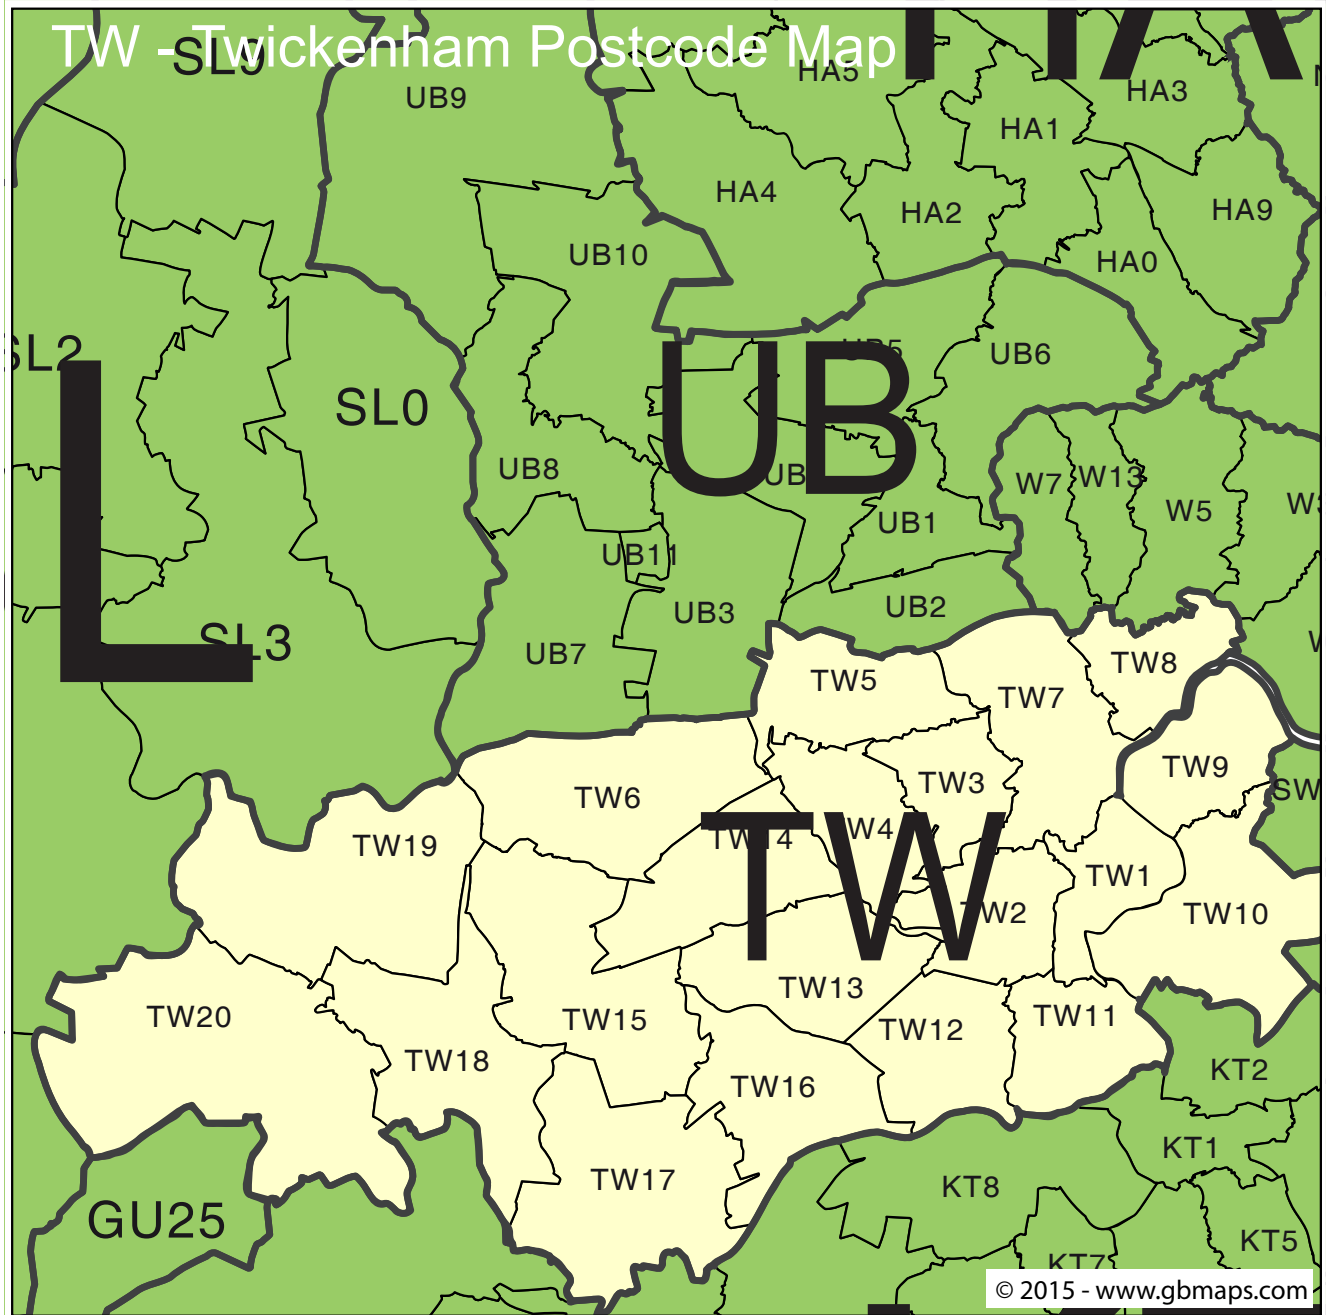

TW Twickenham 4-Digit Postcode Area and District Map

Try our EASY to use online tool and color the whole UK Postcode Districts map into different zones, sales territories, delivery charge zones or statistical areas. Save your professional map as a globally recognised Editable Adobe Acrobat PDF file.

Totally FREE to TRY

Try the Colour Your Own Map system here.