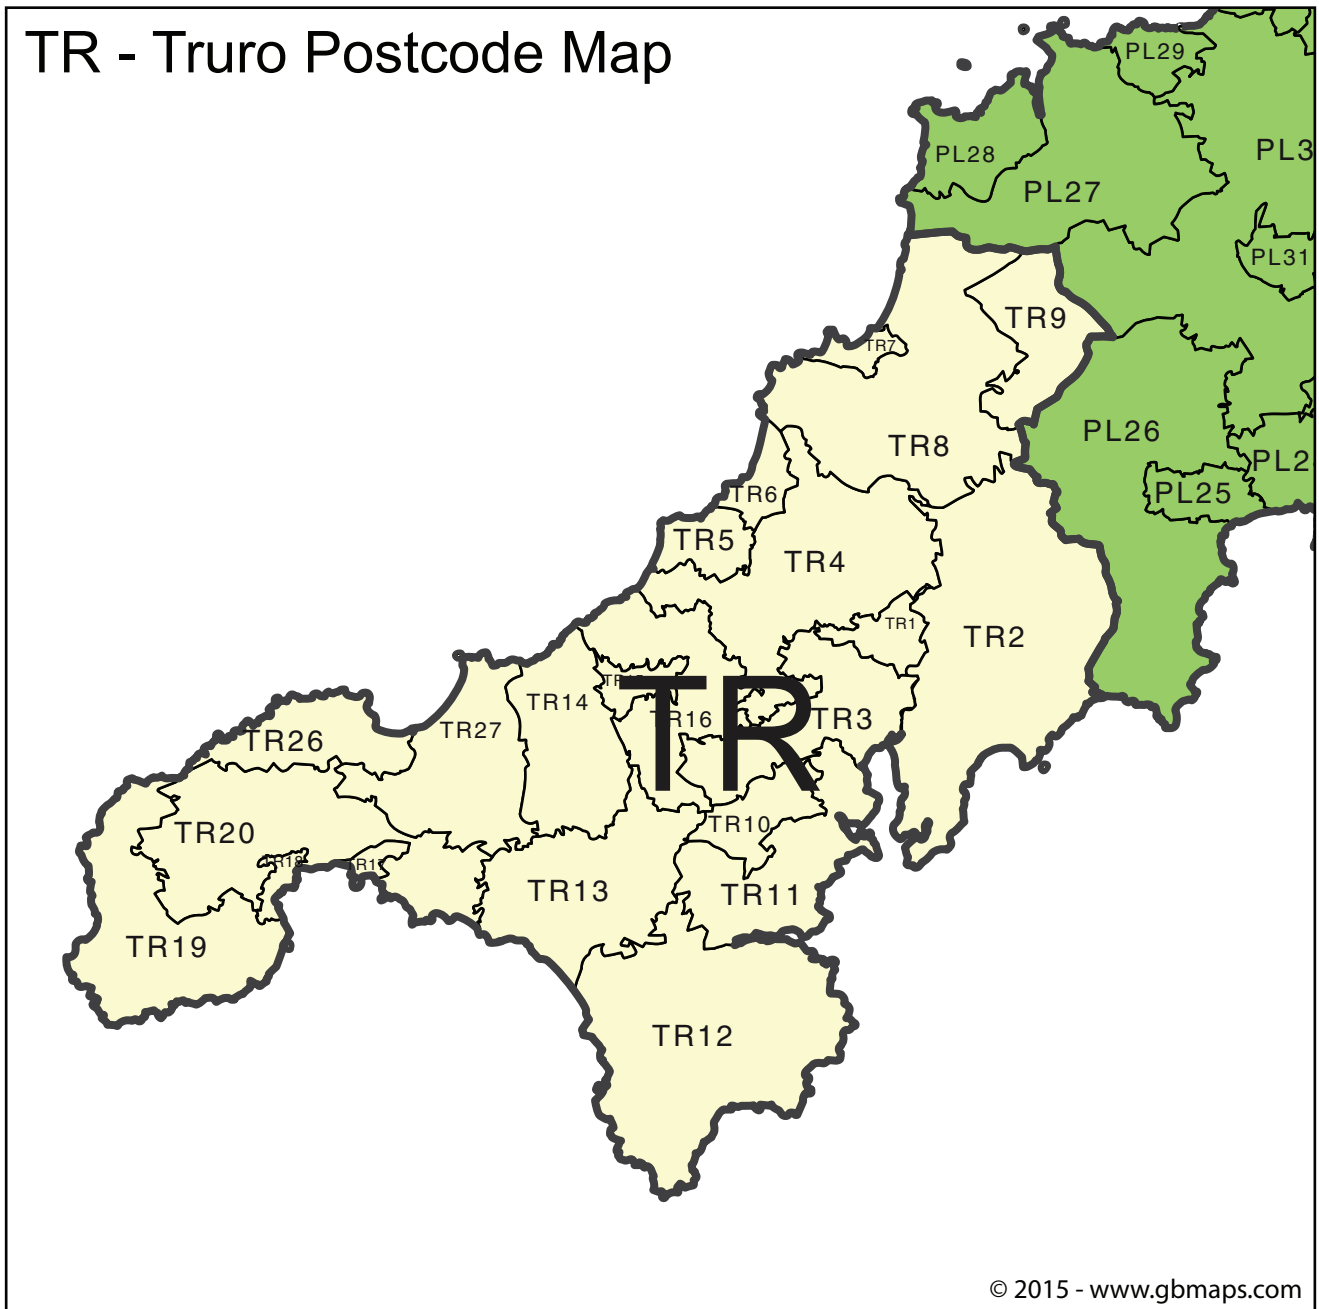

TR - Truro 4-Digit Postcode Area and District Map

Try our EASY to use online tool and color the whole UK Postcode Districts map into different zones, sales territories, delivery charge zones or statistical areas. Save your professional map as a globally recognised Editable Adobe Acrobat PDF file.

Totally FREE to TRY

Try the Colour Your Own Map system here.