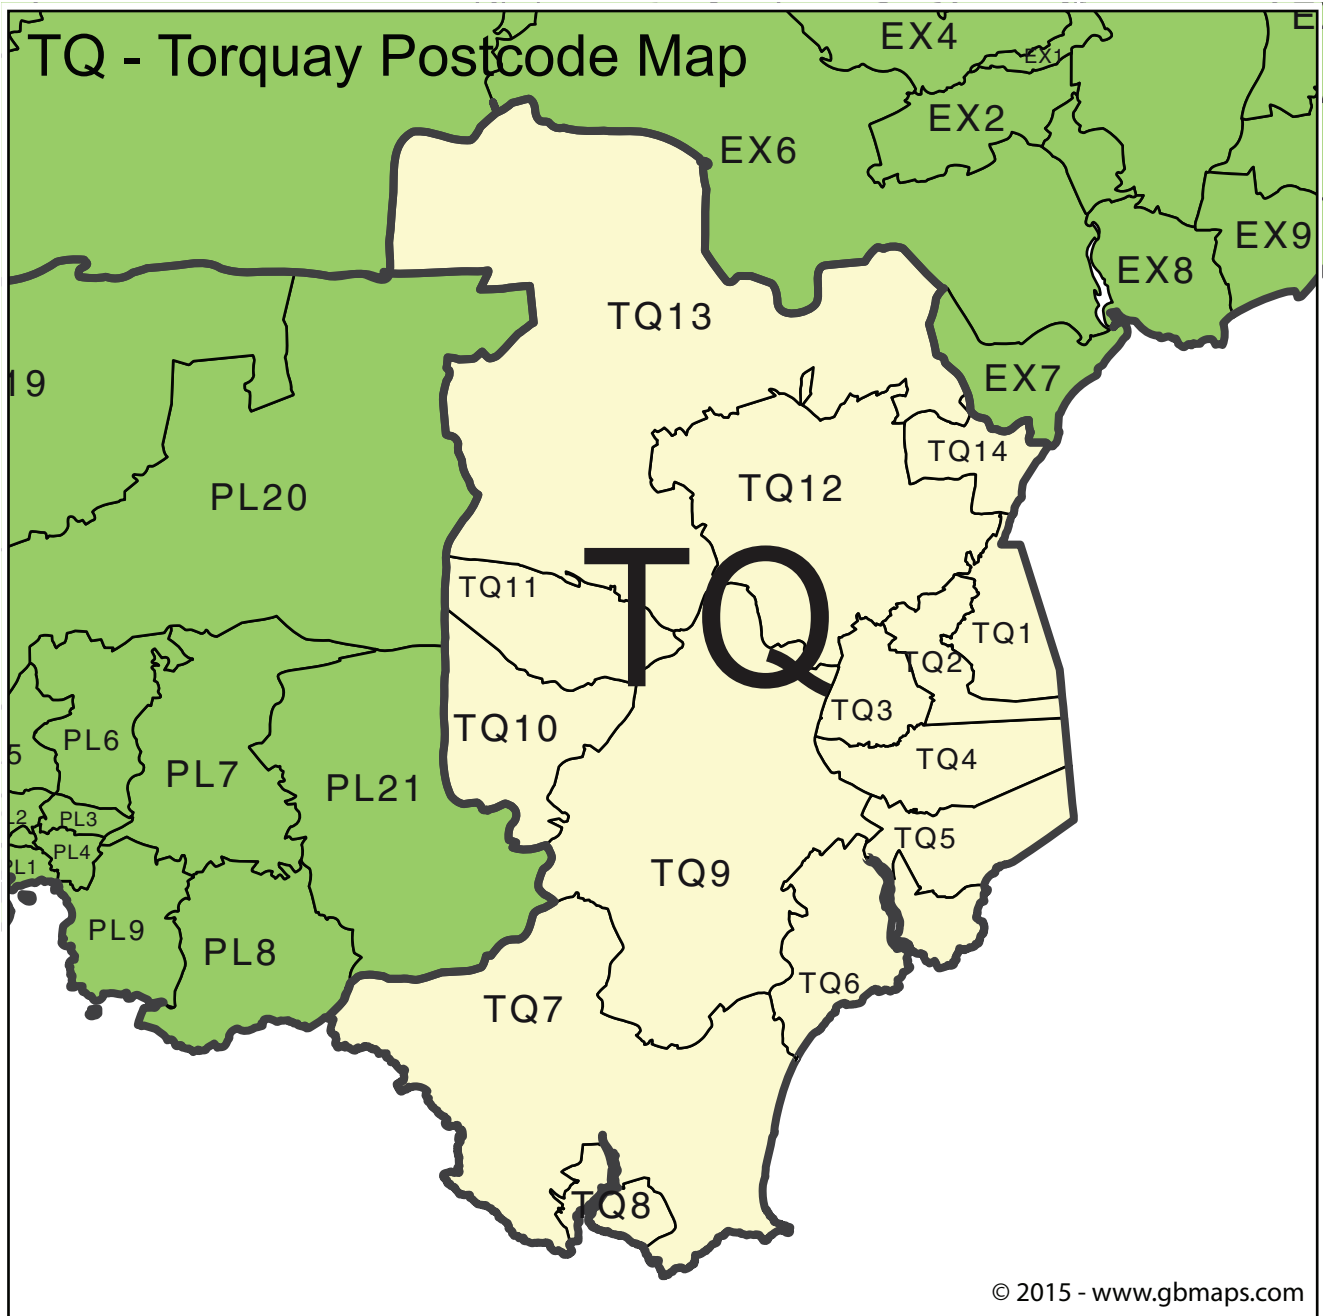

TQ - Torquay 4-Digit Postcode Area and District Map

Try our EASY to use online tool and color the whole UK Postcode Districts map into different zones, sales territories, delivery charge zones or statistical areas. Save your professional map as a globally recognised Editable Adobe Acrobat PDF file.

Totally FREE to TRY

Try the Colour Your Own Map system here.