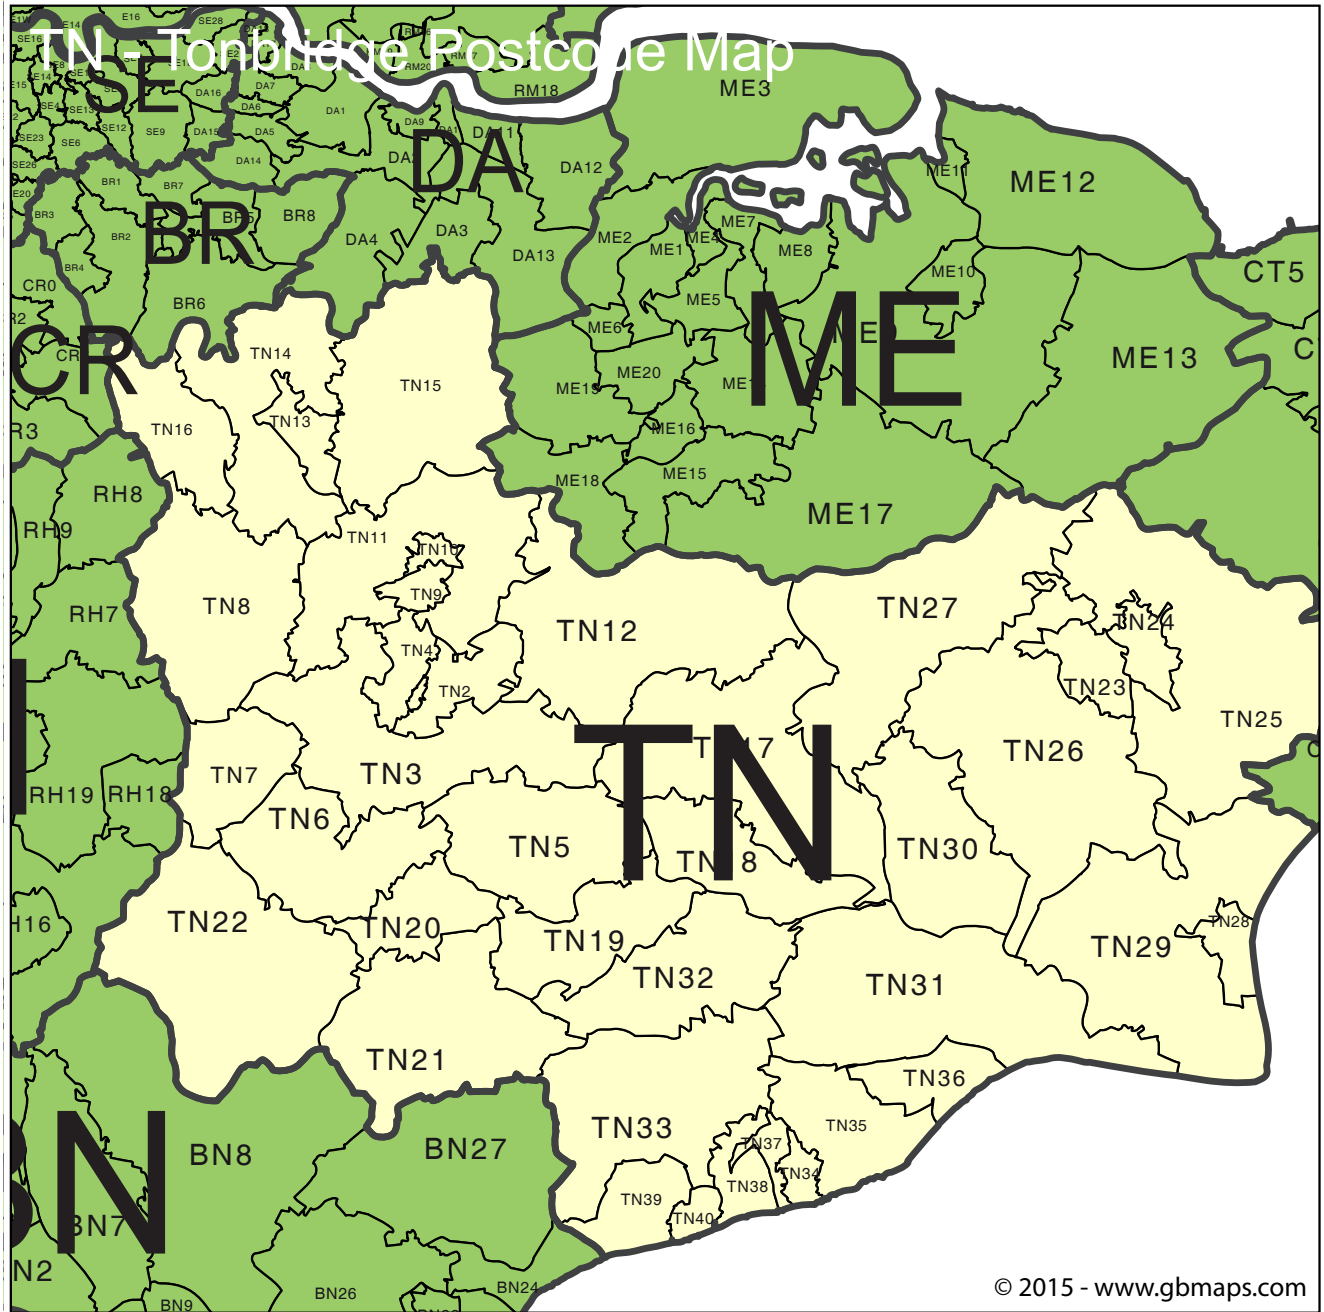

TN Tonbridge 4-Digit Postcode Area and District Map

Try our EASY to use online tool and color the whole UK Postcode Districts map into different zones, sales territories, delivery charge zones or statistical areas. Save your professional map as a globally recognised Editable Adobe Acrobat PDF file.

Totally FREE to TRY

Try the Colour Your Own Map system here.