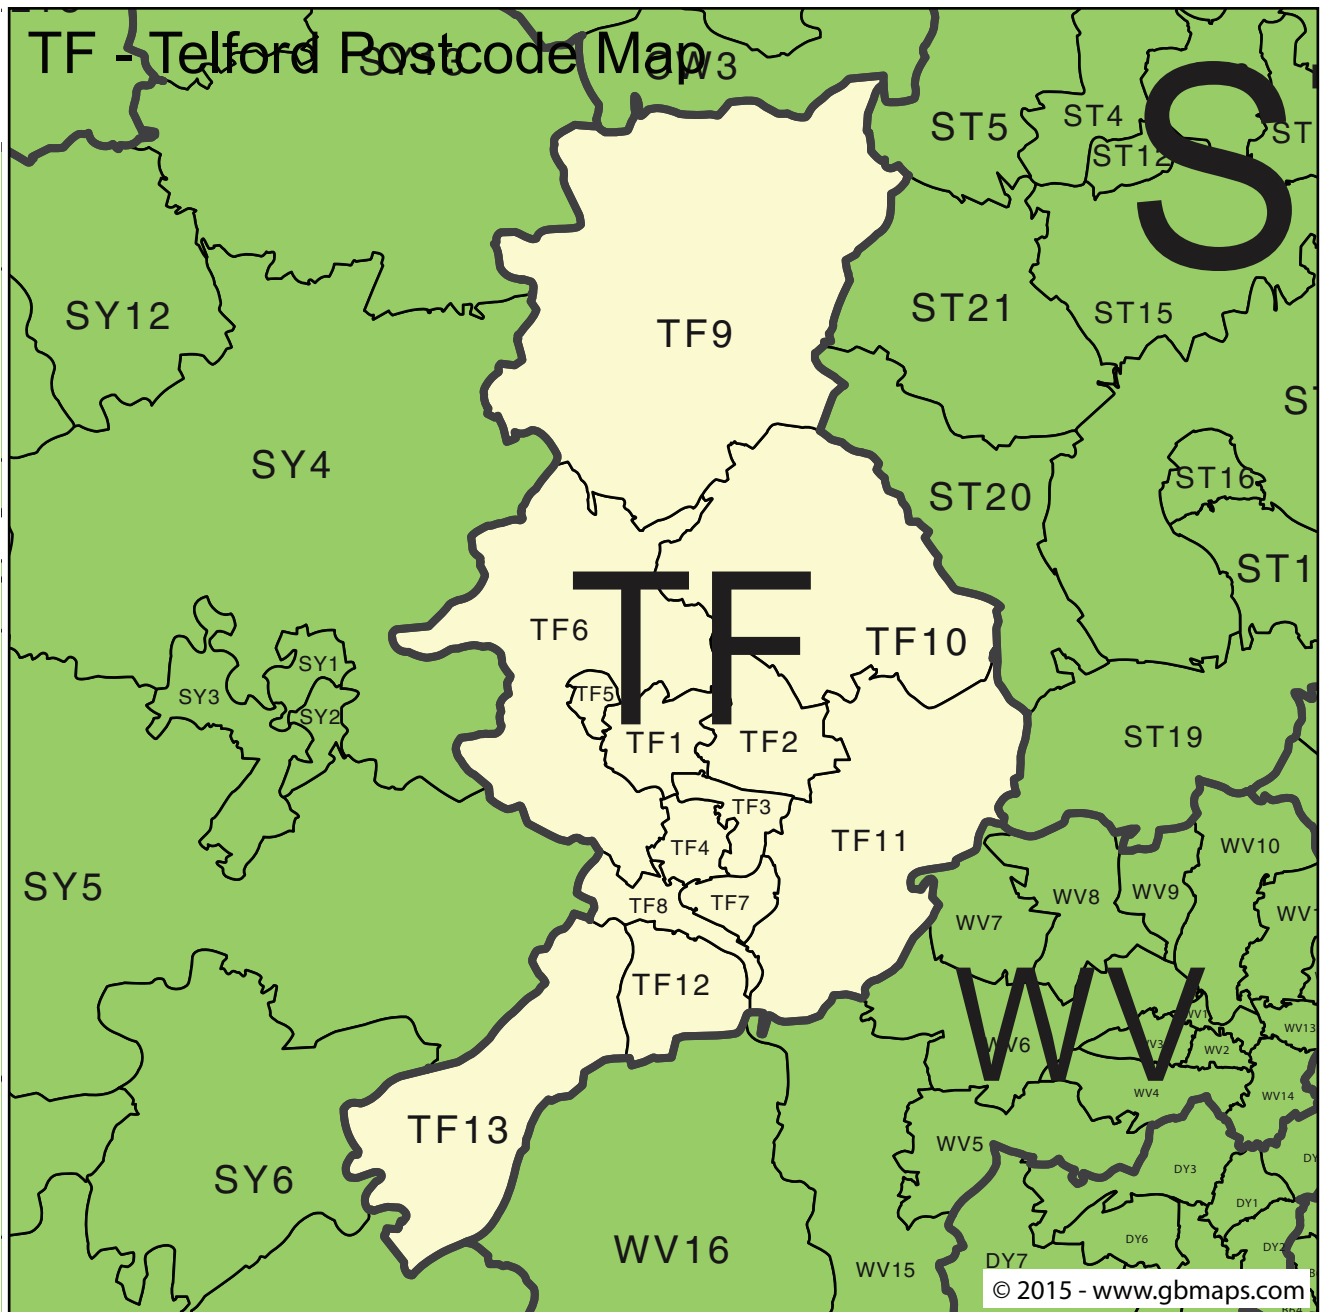

TF - Telford 4-Digit Postcode Area and District Map

Try our EASY to use online tool and color the whole UK Postcode Districts map into different zones, sales territories, delivery charge zones or statistical areas. Save your professional map as a globally recognised Editable Adobe Acrobat PDF file.

Totally FREE to TRY

Try the Colour Your Own Map system here.