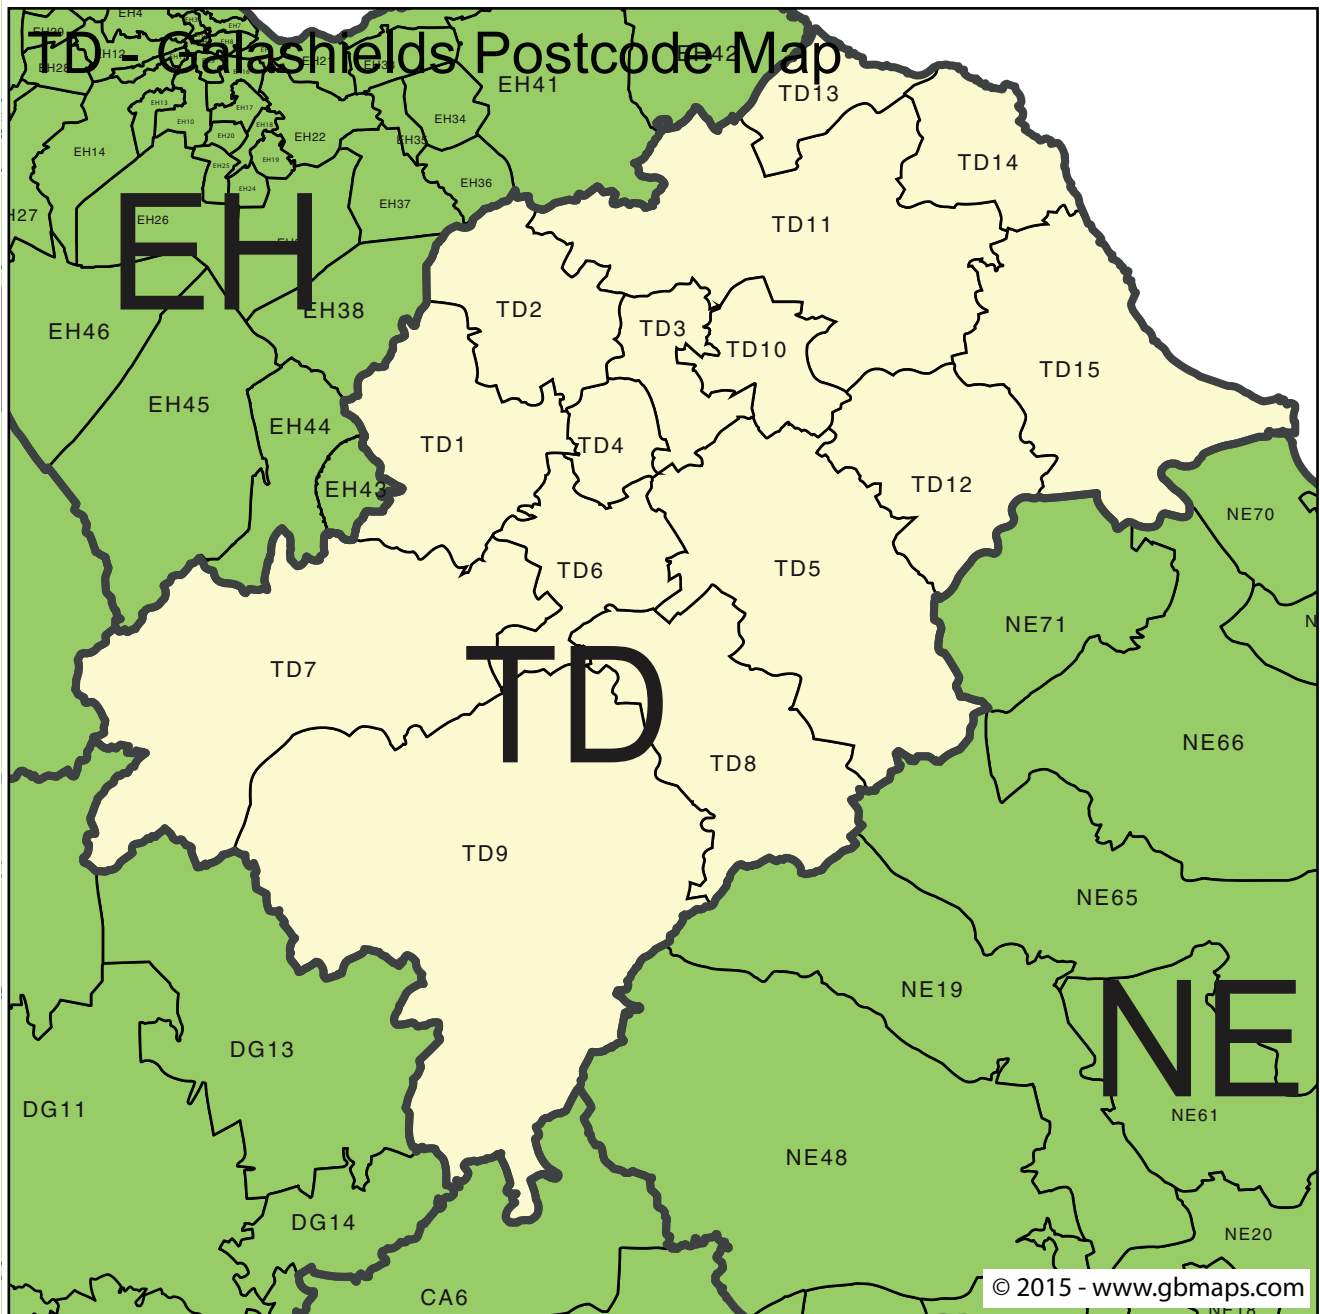

TD - Galashields 4-Digit Postcode Area and District Map

Try our EASY to use online tool and color the whole UK Postcode Districts map into different zones, sales territories, delivery charge zones or statistical areas. Save your professional map as a globally recognised Editable Adobe Acrobat PDF file.

Totally FREE to TRY

Try the Colour Your Own Map system here.