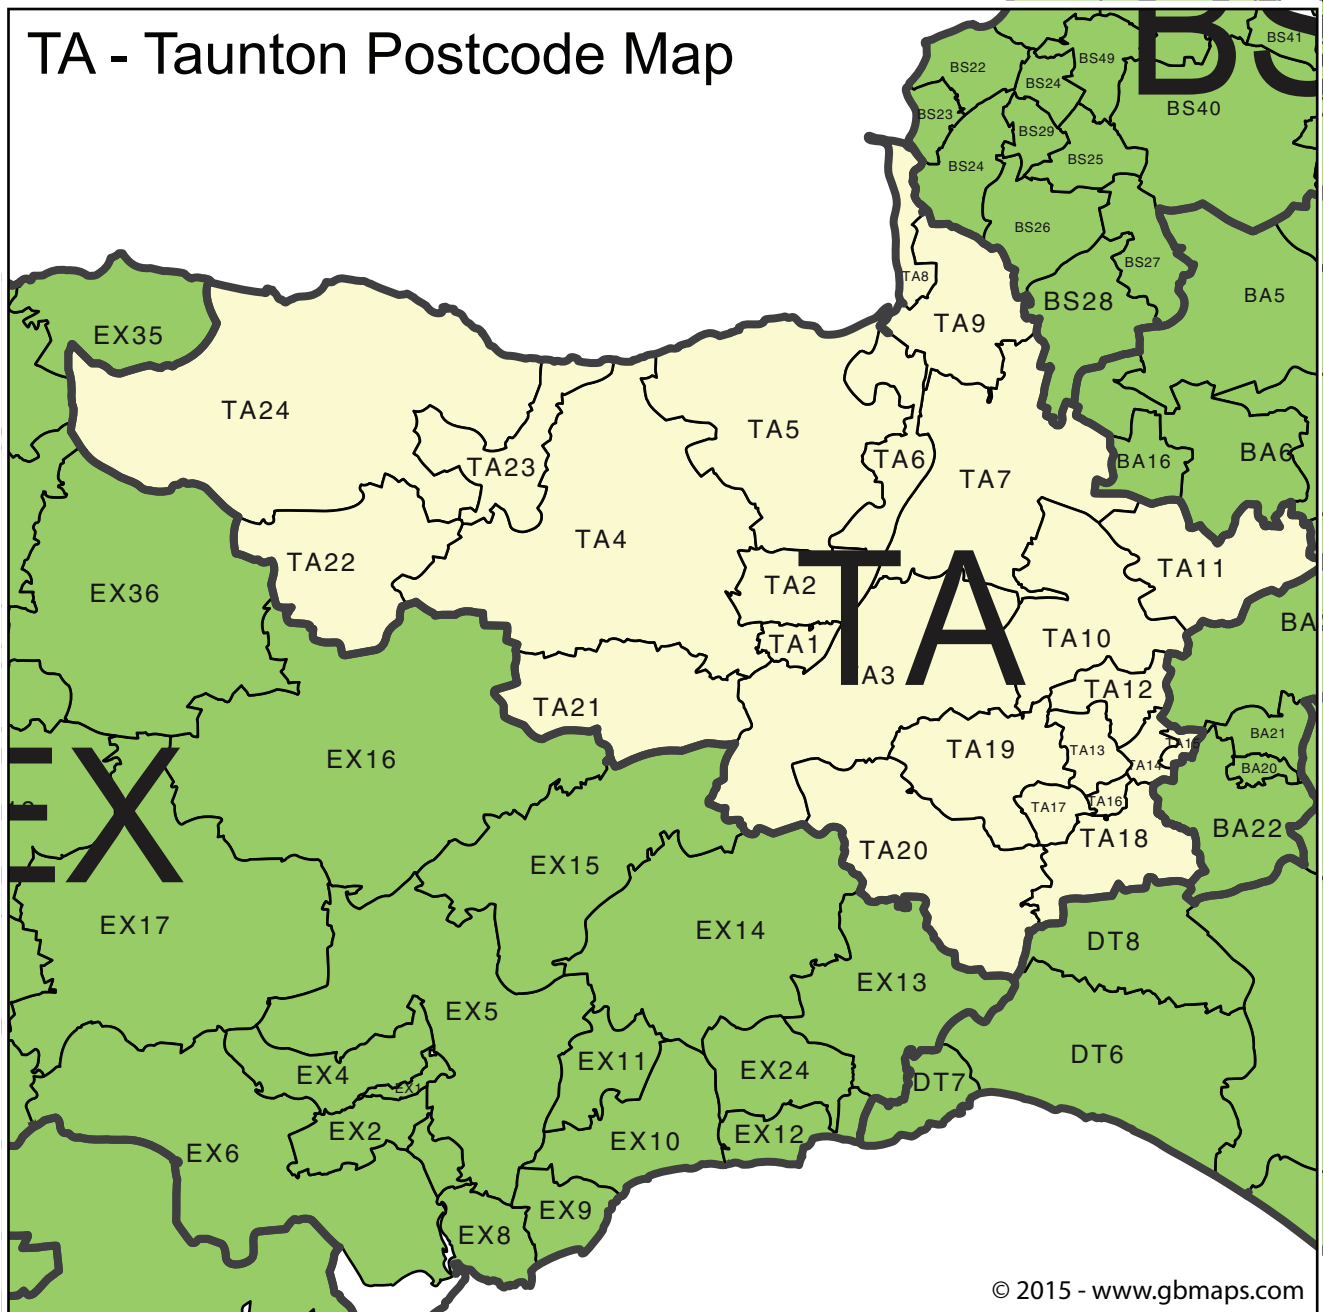

TA - Taunton 4-Digit Postcode Area and District Map

Try our EASY to use online tool and color the whole UK Postcode Districts map into different zones, sales territories, delivery charge zones or statistical areas. Save your professional map as a globally recognised Editable Adobe Acrobat PDF file.

Totally FREE to TRY

Try the Colour Your Own Map system here.