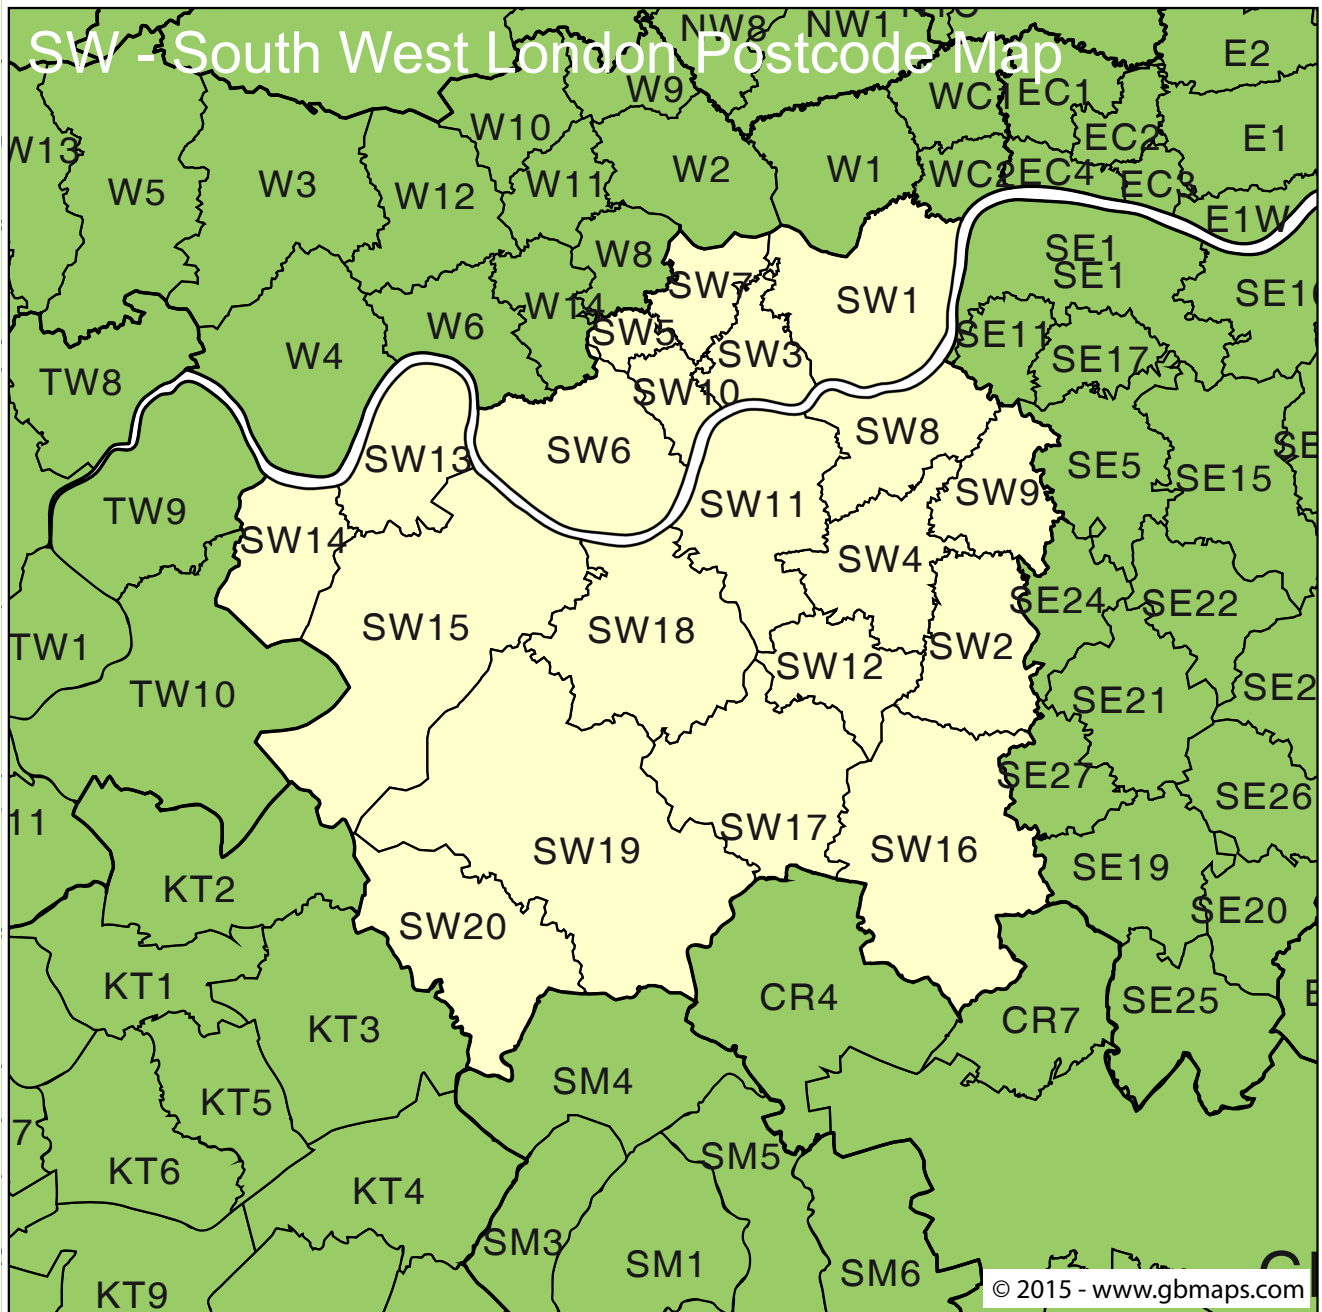

SW South West London 4-Digit Postcode Area and District Map

Try our EASY to use online tool and color the whole UK Postcode Districts map into different zones, sales territories, delivery charge zones or statistical areas. Save your professional map as a globally recognised Editable Adobe Acrobat PDF file.

Totally FREE to TRY

Try the Colour Your Own Map system here.