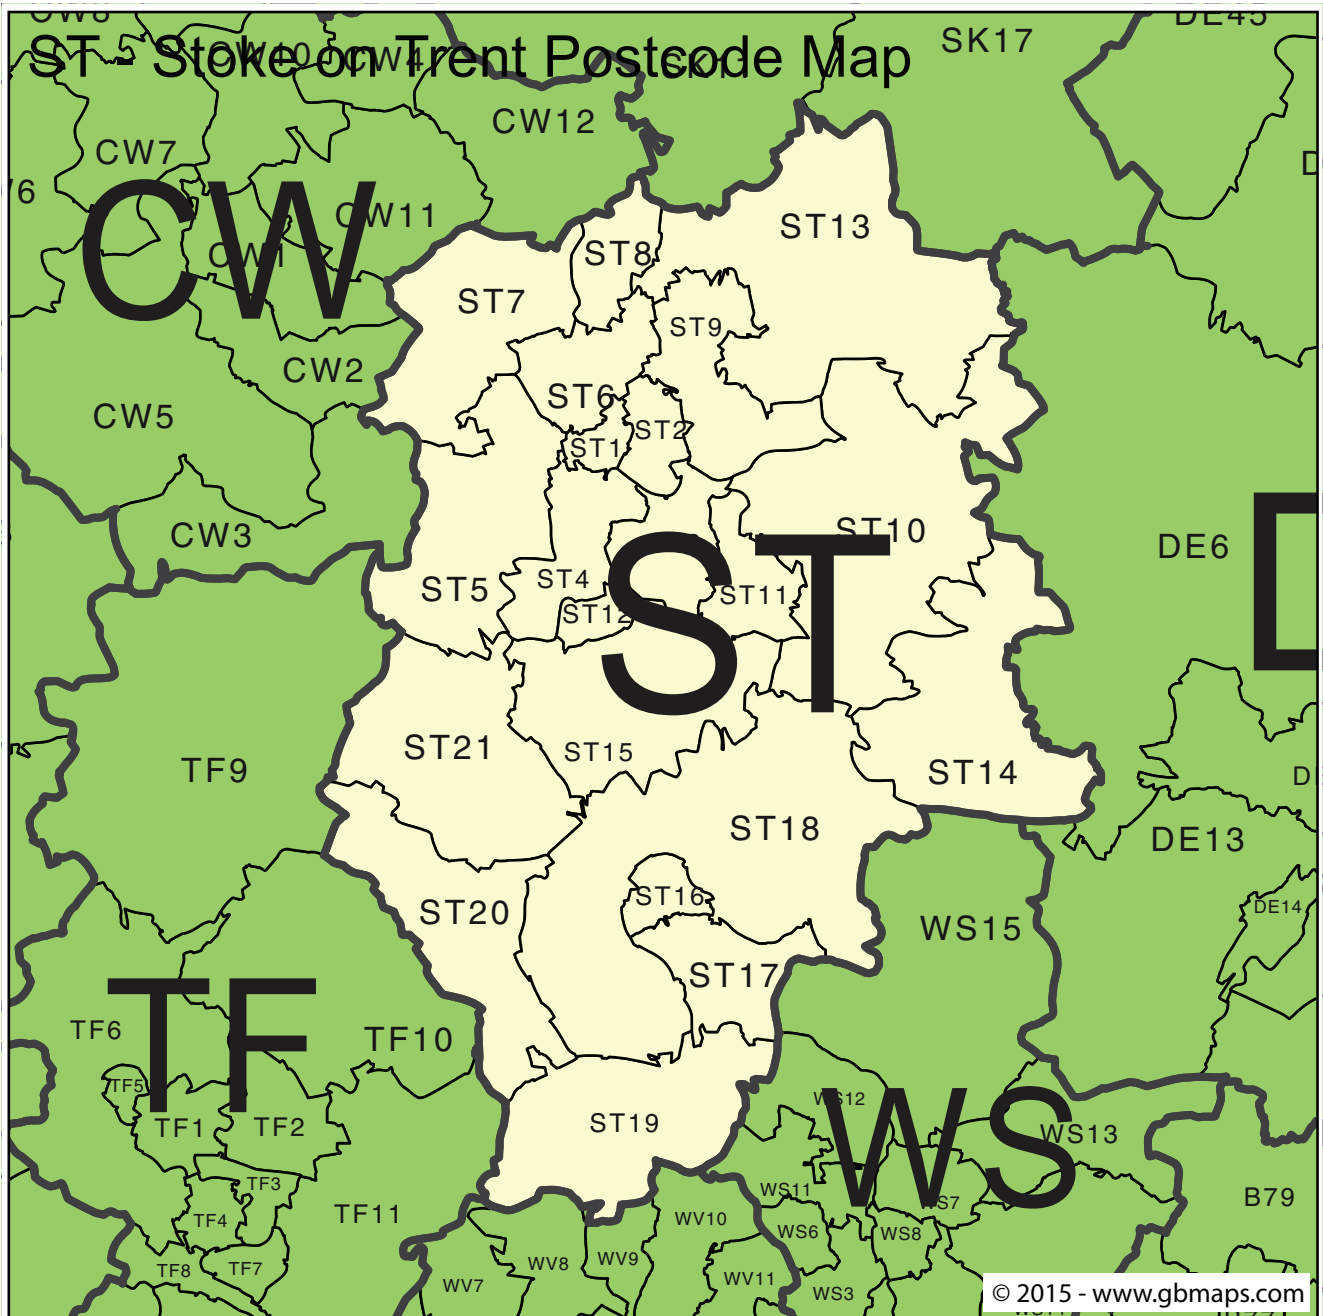

ST - Stoke on Trent 4-Digit Postcode Area and District Map

Try our EASY to use online tool and color the whole UK Postcode Districts map into different zones, sales territories, delivery charge zones or statistical areas. Save your professional map as a globally recognised Editable Adobe Acrobat PDF file.

Totally FREE to TRY

[Try the Colour Your Own Map system here.](#)