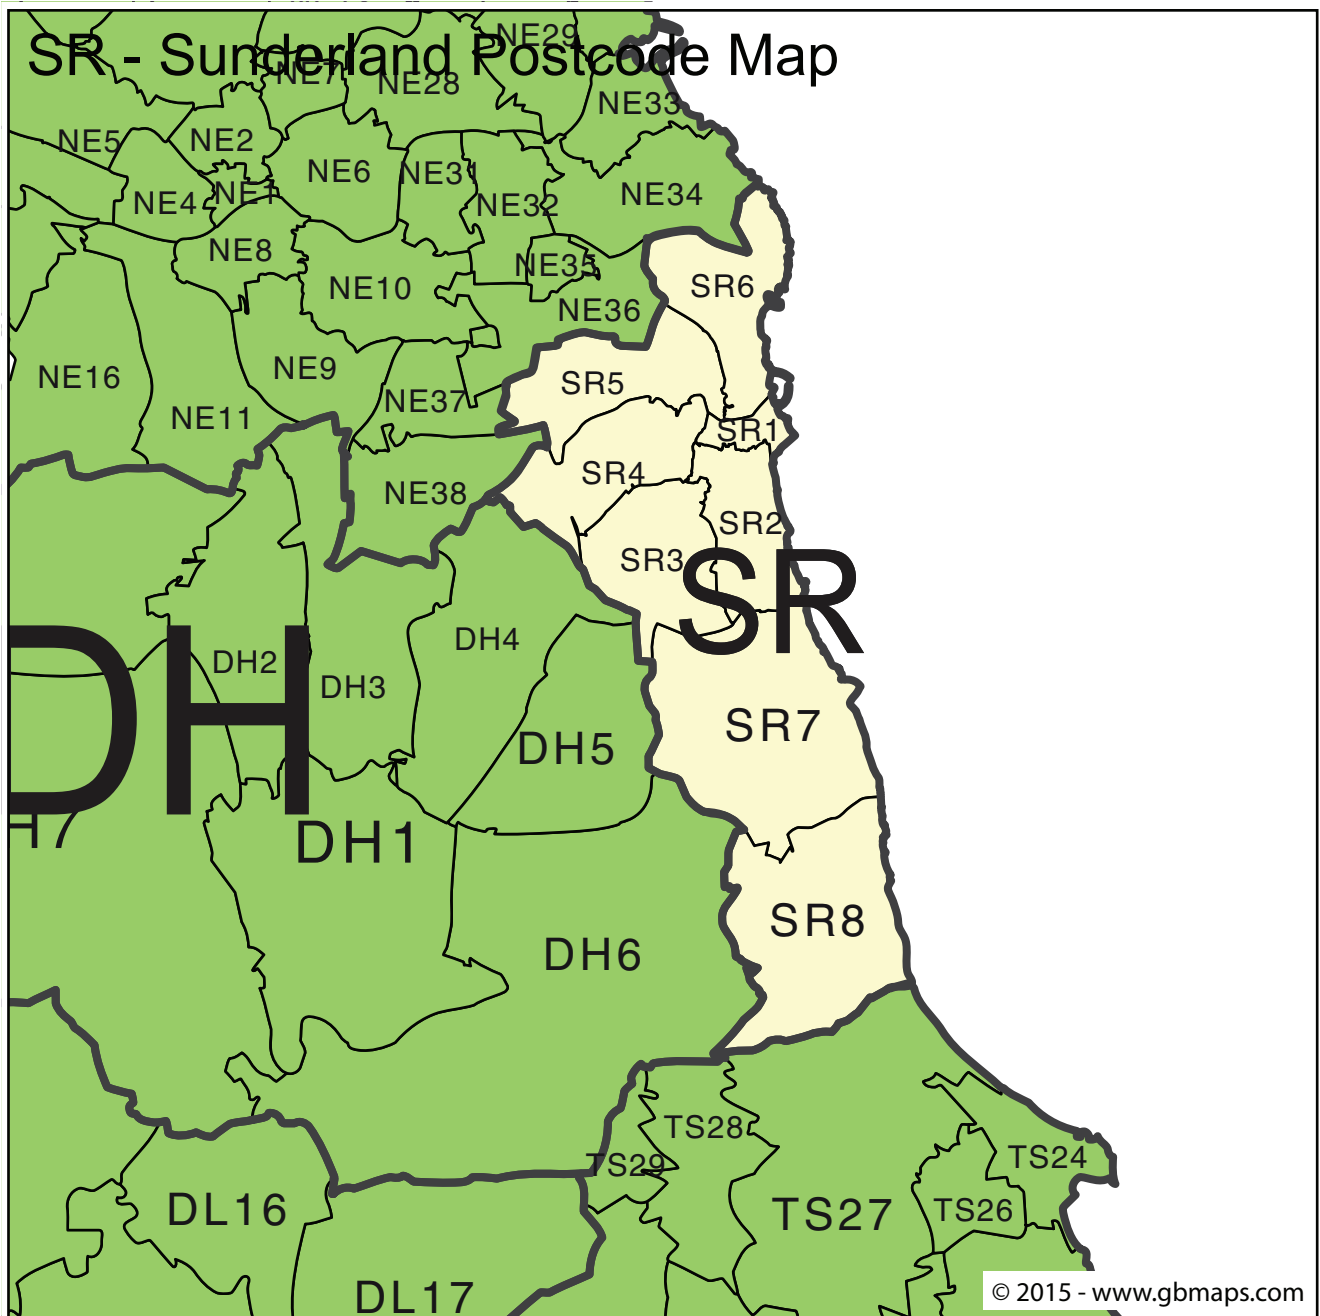

SR - Sunderland 4-Digit Postcode Area and District Map

Try our EASY to use online tool and color the whole UK Postcode Districts map into different zones, sales territories, delivery charge zones or statistical areas. Save your professional map as a globally recognised Editable Adobe Acrobat PDF file.

Totally FREE to TRY

Try the Colour Your Own Map system here.