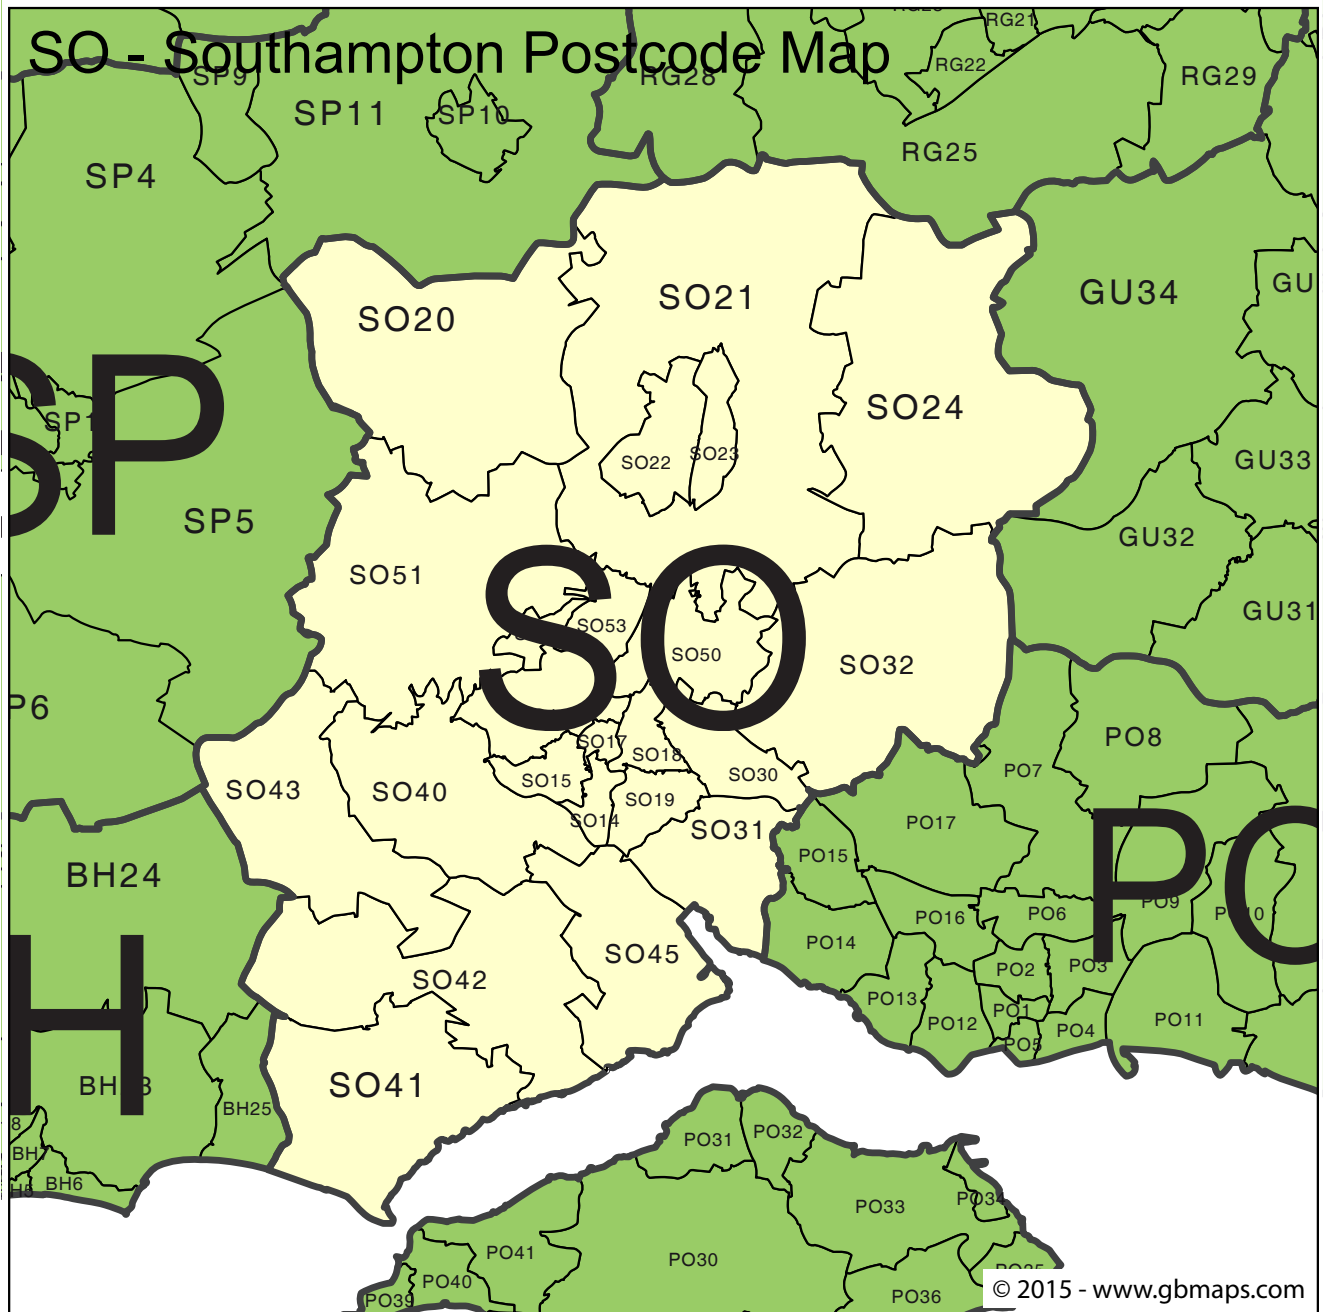

SO Southampton 4-Digit Postcode Area and District Map

Try our EASY to use online tool and color the whole UK Postcode Districts map into different zones, sales territories, delivery charge zones or statistical areas. Save your professional map as a globally recognised Editable Adobe Acrobat PDF file.

Totally FREE to TRY

Try the Colour Your Own Map system here.