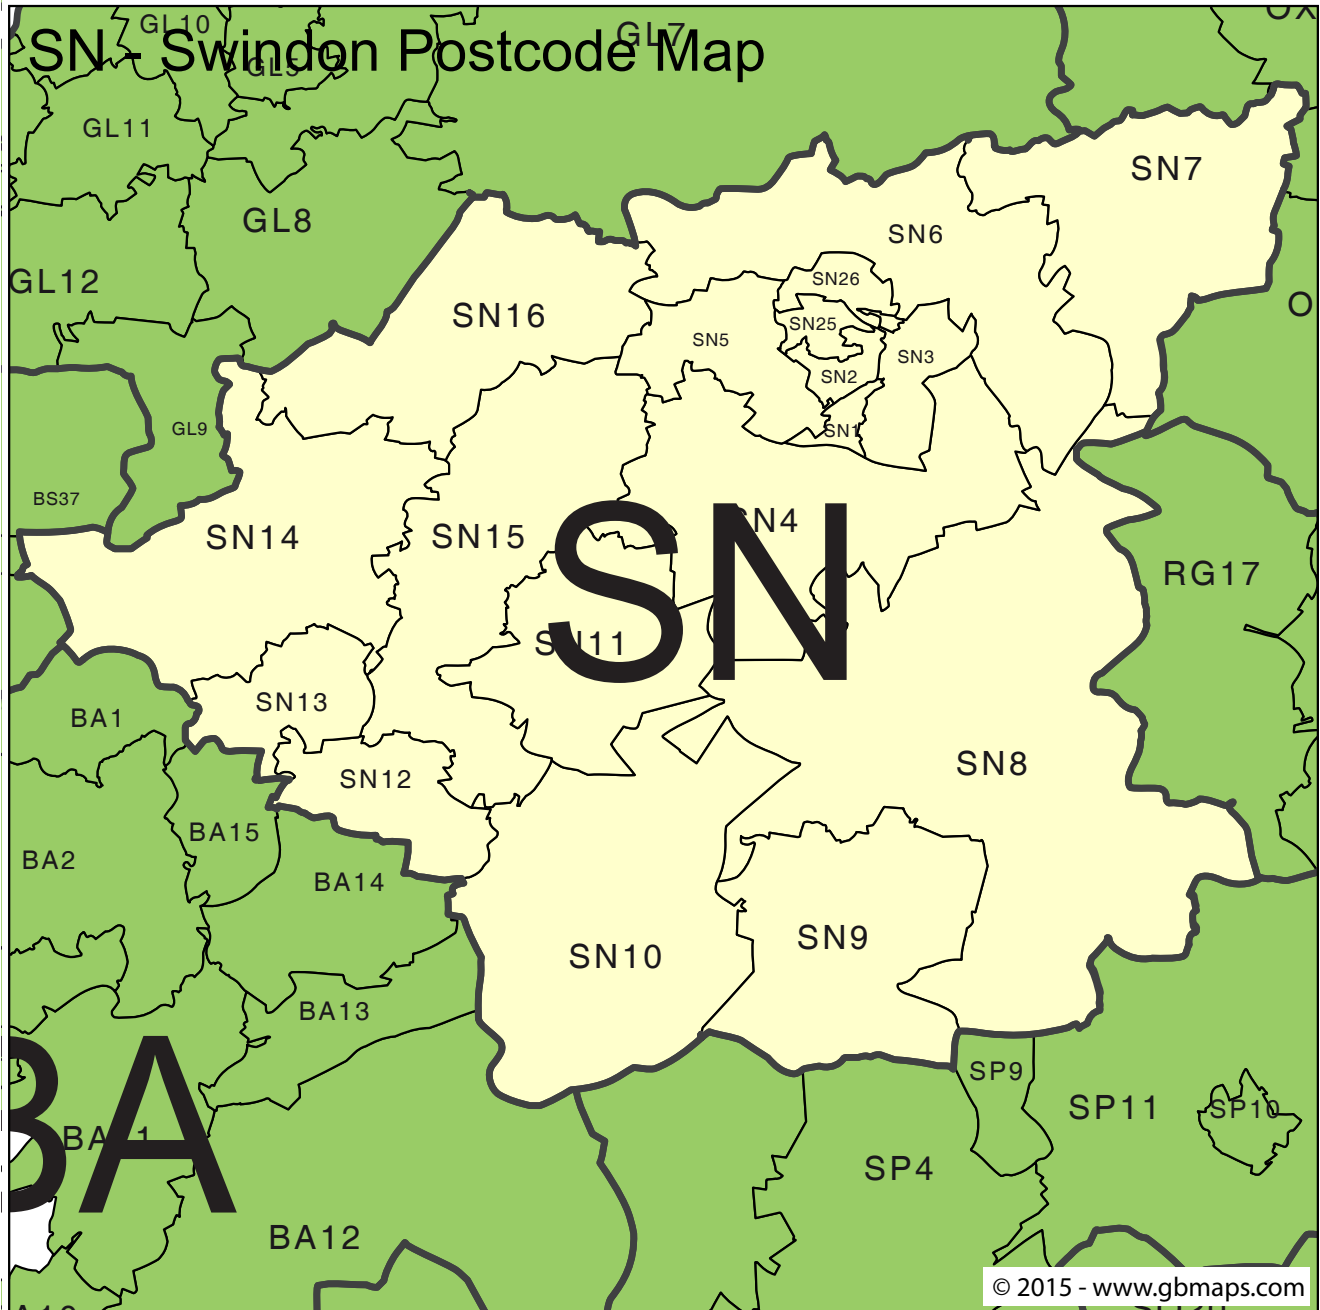

SN Swindon 4-Digit Postcode Area and District Map

Try our EASY to use online tool and color the whole UK Postcode Districts map into different zones, sales territories, delivery charge zones or statistical areas. Save your professional map as a globally recognised Editable Adobe Acrobat PDF file.

Totally FREE to TRY

Try the Colour Your Own Map system here.