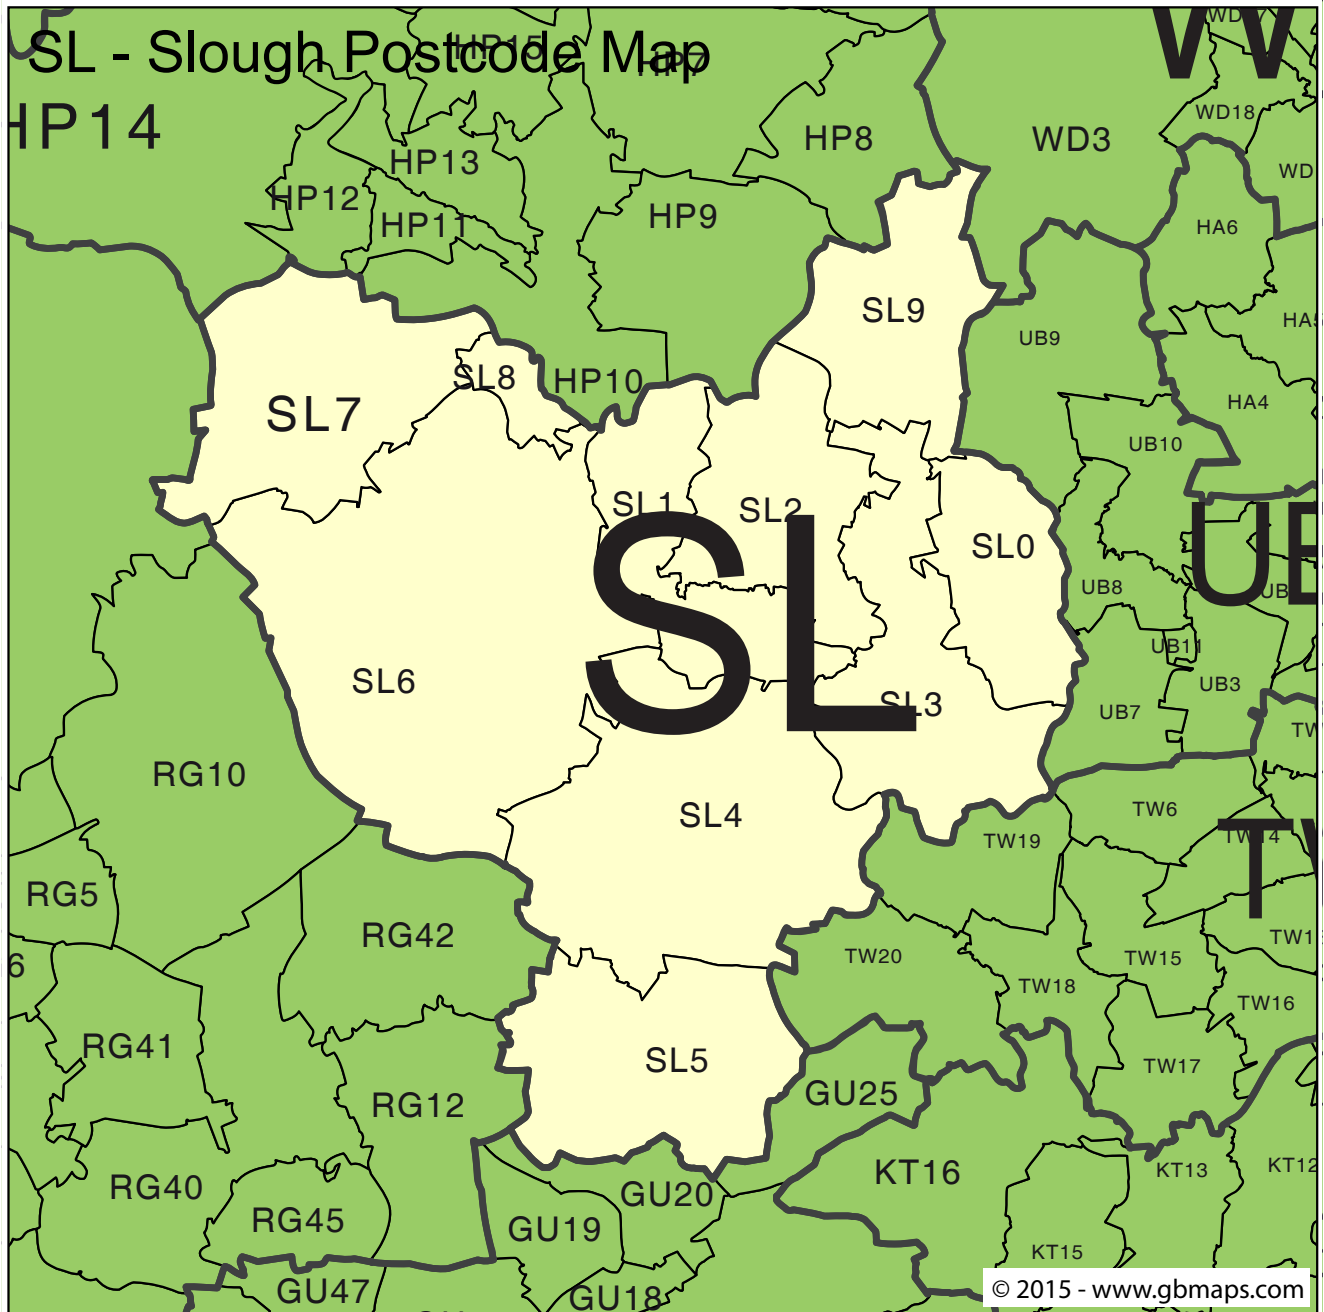

SL Slough 4-Digit Postcode Area and District Map

Try our EASY to use online tool and color the whole UK Postcode Districts map into different zones, sales territories, delivery charge zones or statistical areas. Save your professional map as a globally recognised Editable Adobe Acrobat PDF file.

Totally FREE to TRY

[Try the Colour Your Own Map system here.](#)