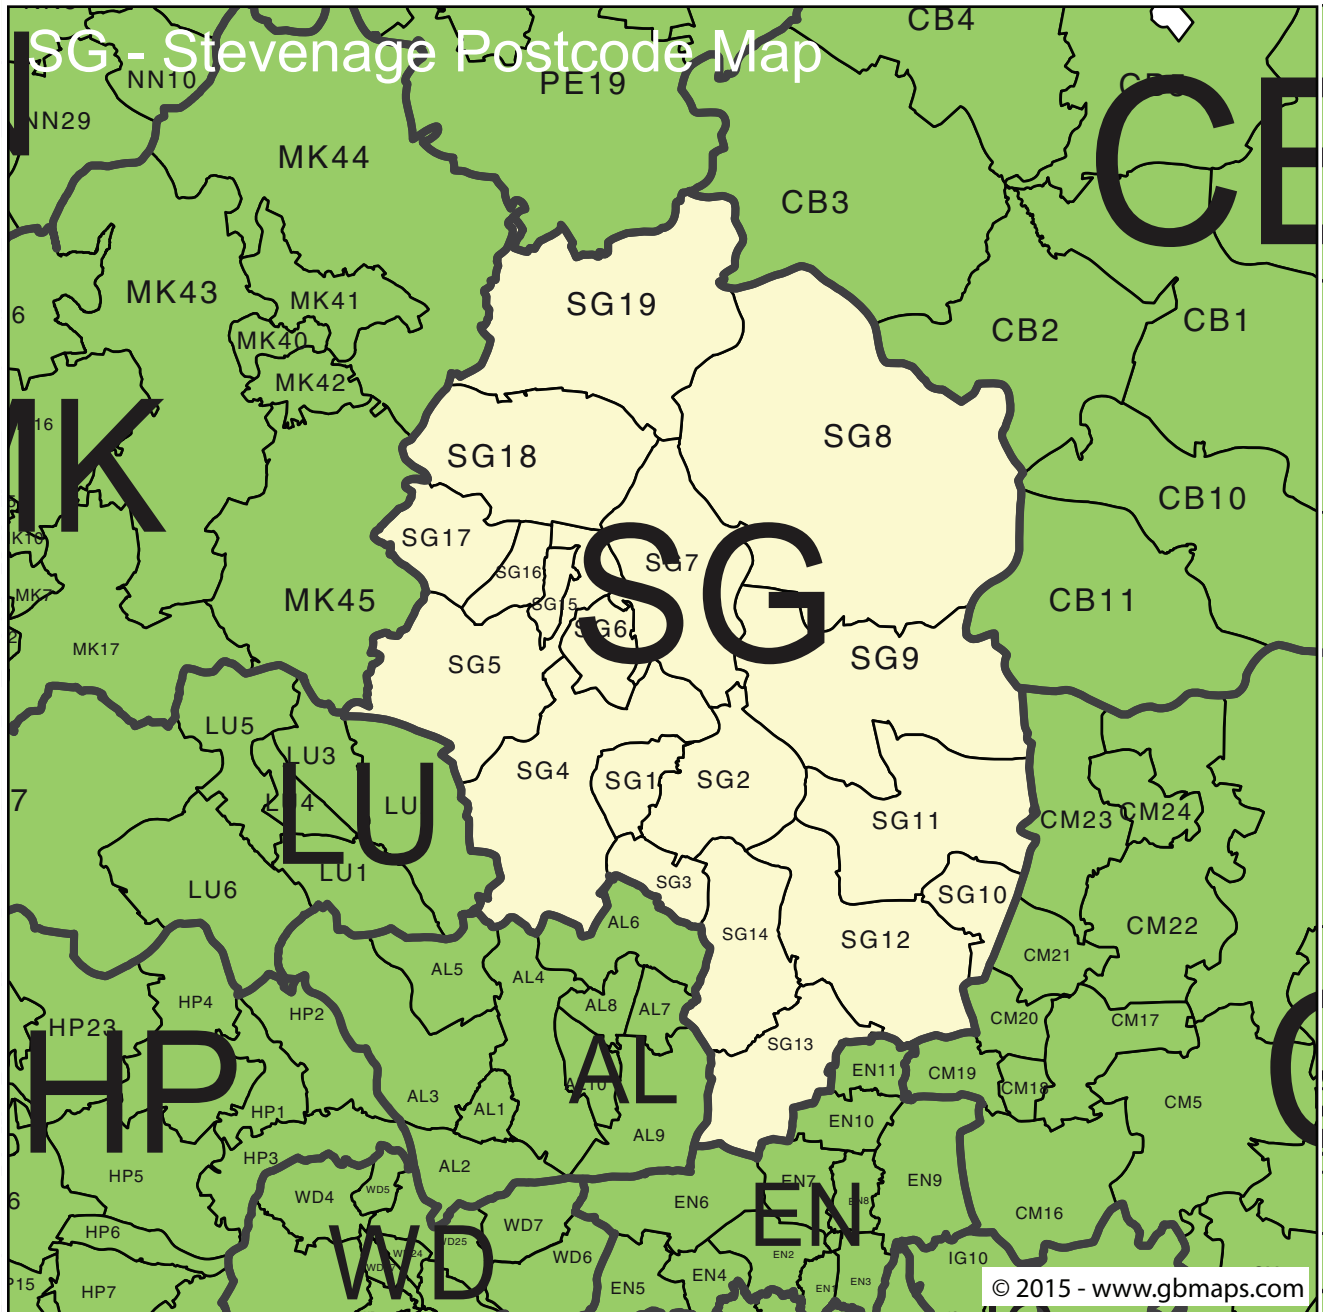

## SG - Stevenage 4-Digit Postcode Area and District Map

Try our EASY to use online tool and color the whole UK Postcode Districts map into different zones, sales territories, delivery charge zones or statistical areas. Save your professional map as a globally recognised Editable Adobe Acrobat PDF file.

## Totally FREE to TRY

Try the Colour Your Own Map system here.