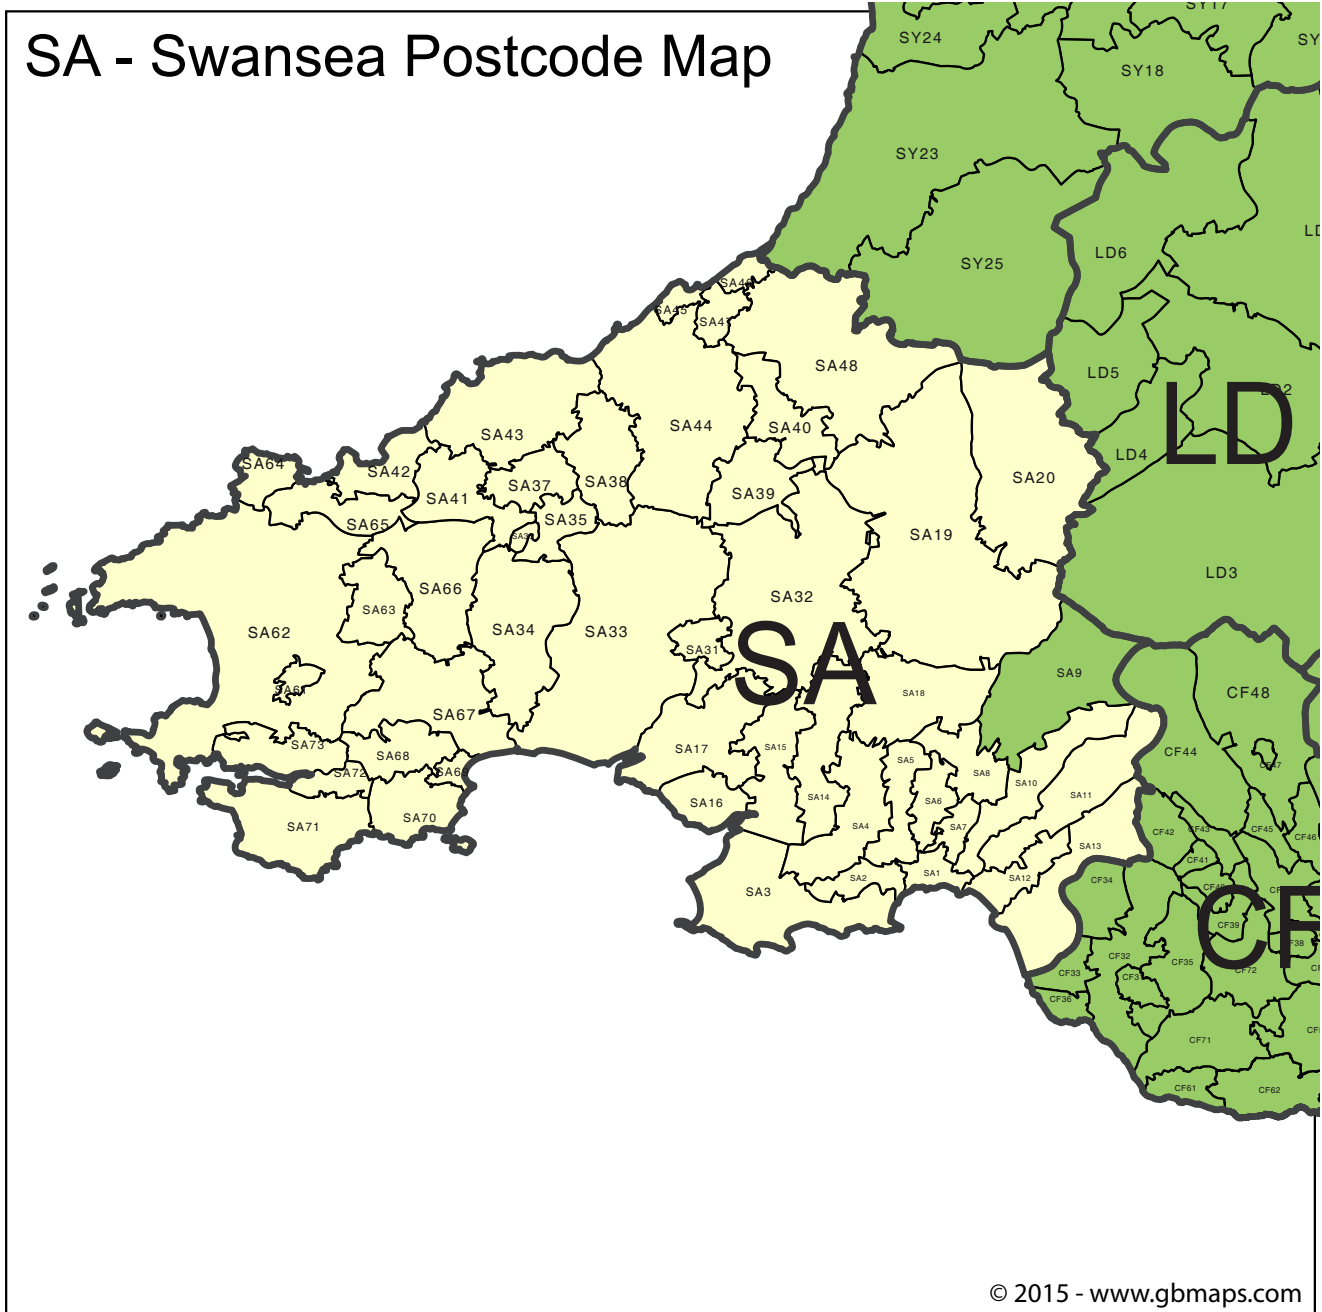

## SA Swansea 4-Digit Postcode Area and District Map

Try our EASY to use online tool and color the whole UK Postcode Districts map into different zones, sales territories, delivery charge zones or statistical areas. Save your professional map as a globally recognised Editable Adobe Acrobat PDF file.

**Totally FREE to TRY**

Try the Colour Your Own Map system here.