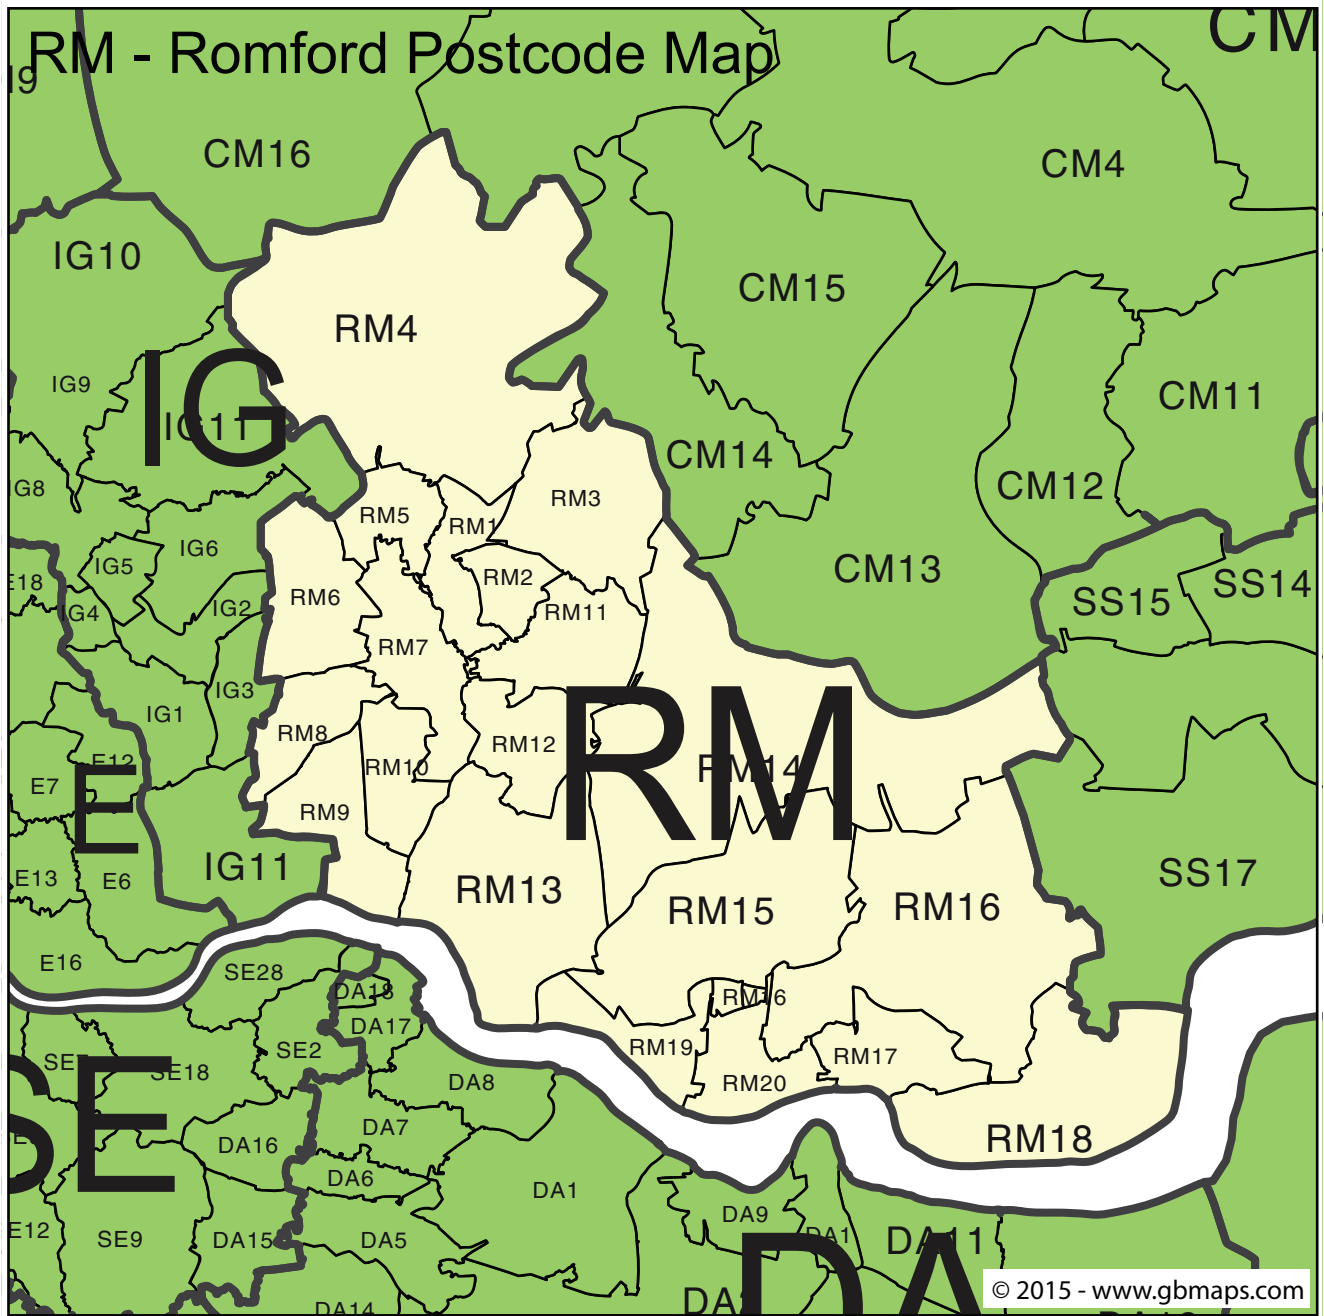

RM - Romford 4-Digit Postcode Area and District Map

Try our EASY to use online tool and color the whole UK Postcode Districts map into different zones, sales territories, delivery charge zones or statistical areas. Save your professional map as a globally recognised Editable Adobe Acrobat PDF file.

Totally FREE to TRY

Try the Colour Your Own Map system here.