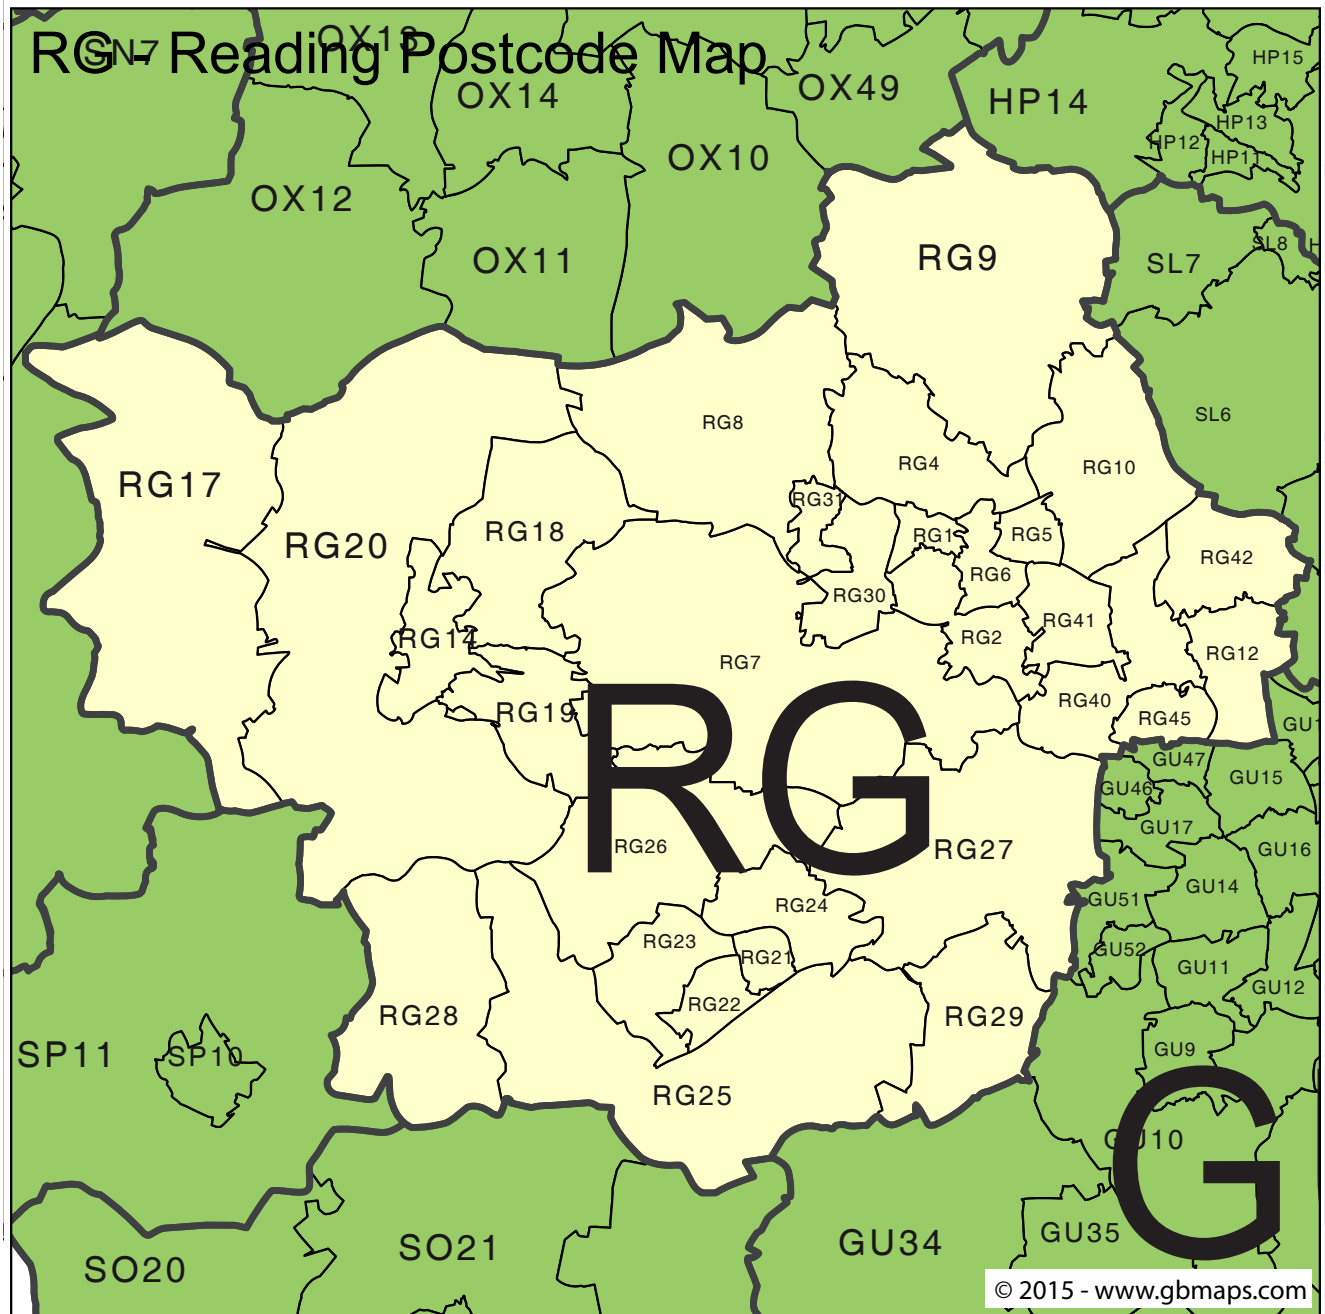

RG Reading 4-Digit Postcode Area and District Map

Try our EASY to use online tool and color the whole UK Postcode Districts map into different zones, sales territories, delivery charge zones or statistical areas. Save your professional map as a globally recognised Editable Adobe Acrobat PDF file.

Totally FREE to TRY

Try the Colour Your Own Map system here.