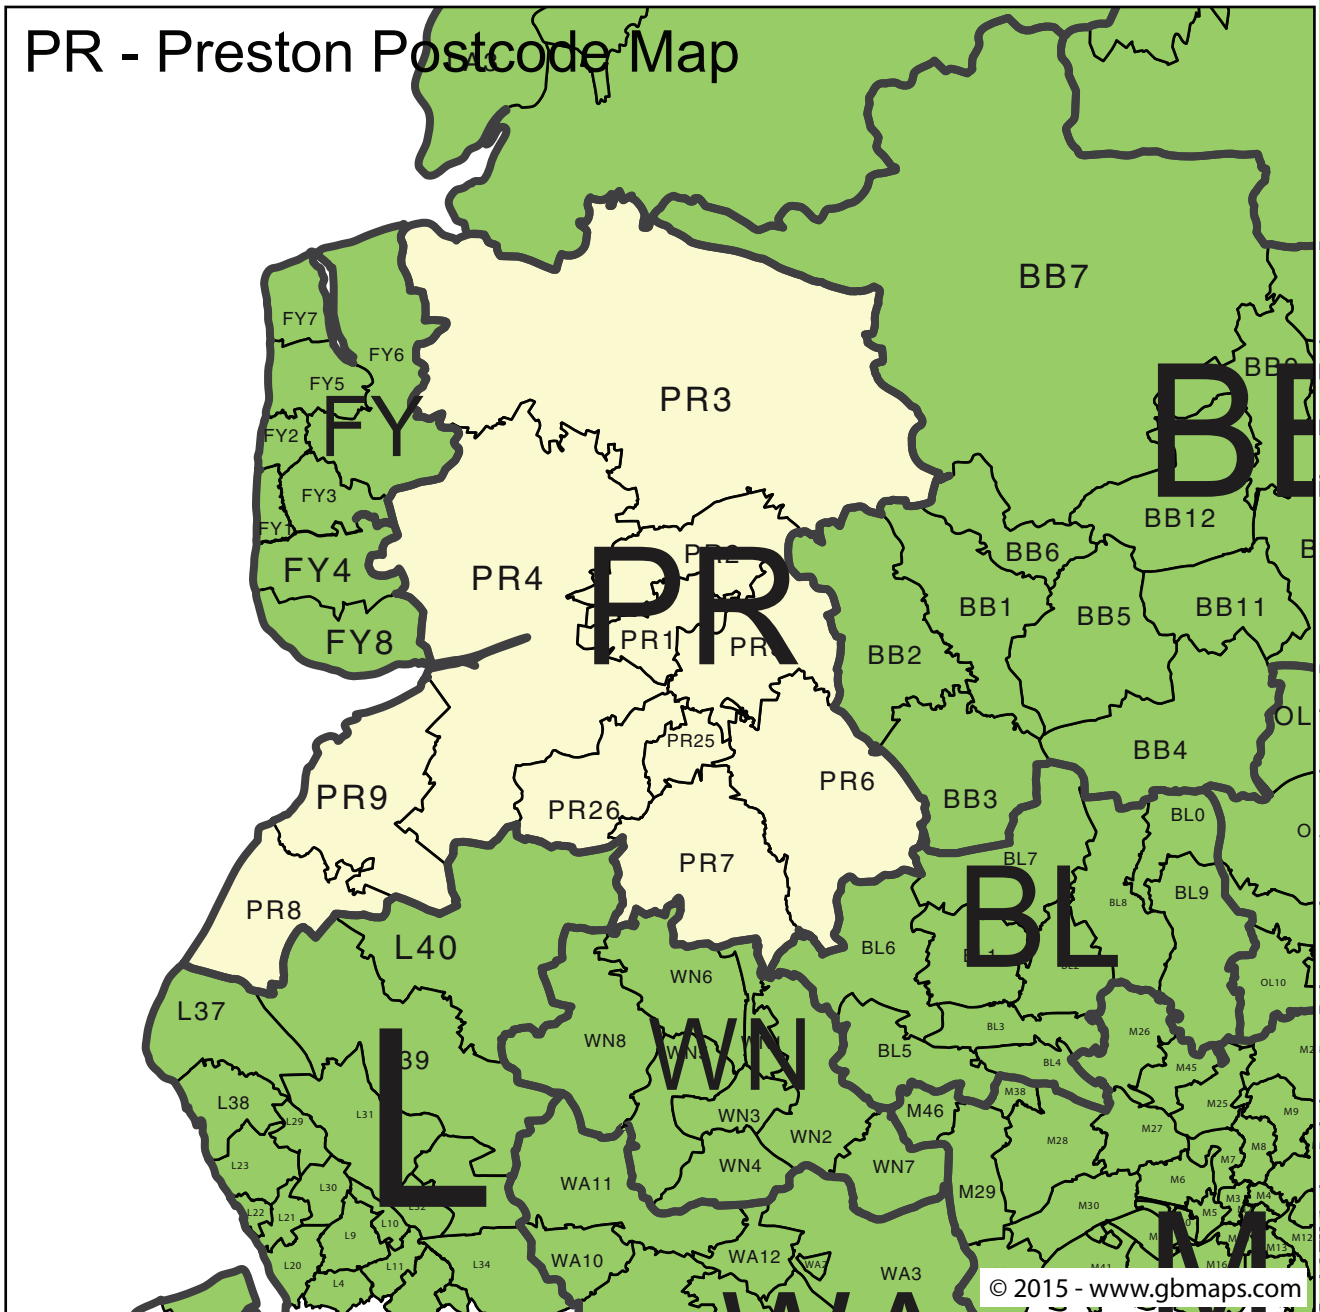

PR - Preston 4-Digit Postcode Area and District Map

Try our EASY to use online tool and color the whole UK Postcode Districts map into different zones, sales territories, delivery charge zones or statistical areas. Save your professional map as a globally recognised Editable Adobe Acrobat PDF file.

Totally FREE to TRY

Try the Colour Your Own Map system here.