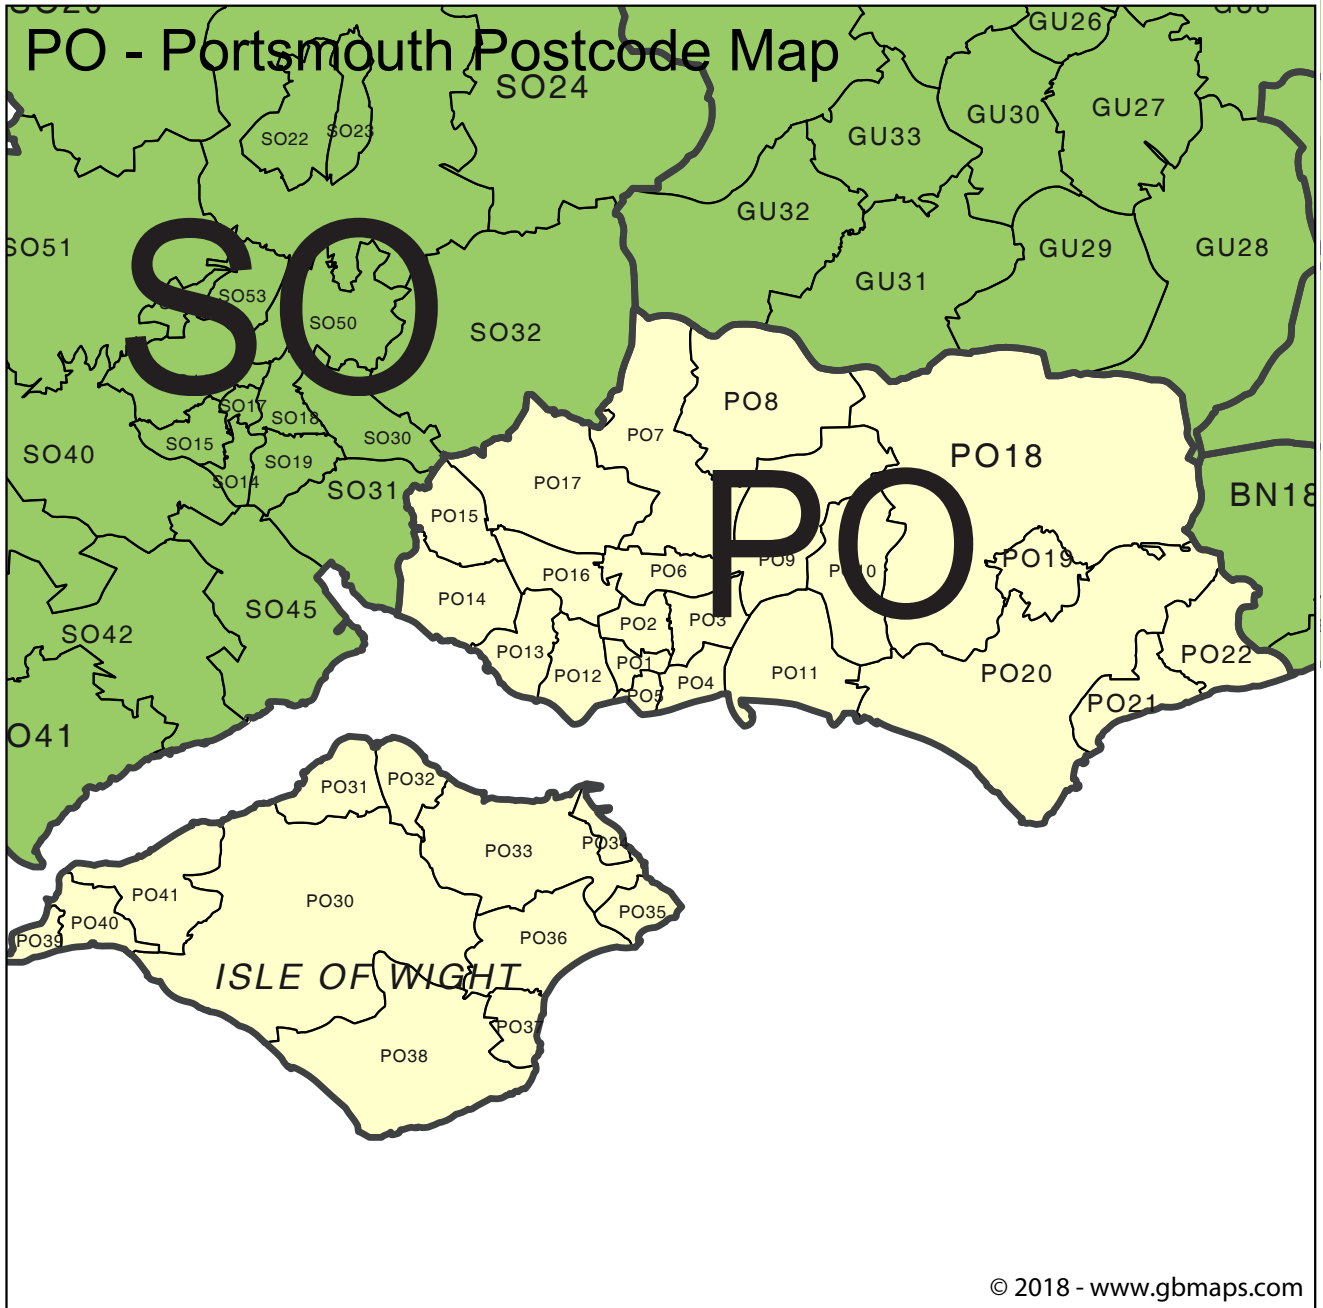

PO Portsmouth 4-Digit Postcode Area and District Map

Try our EASY to use online tool and color the whole UK Postcode Districts map into different zones, sales territories, delivery charge zones or statistical areas. Save your professional map as a globally recognised Editable Adobe Acrobat PDF file.

Totally FREE to TRY

Try the Colour Your Own Map system here.