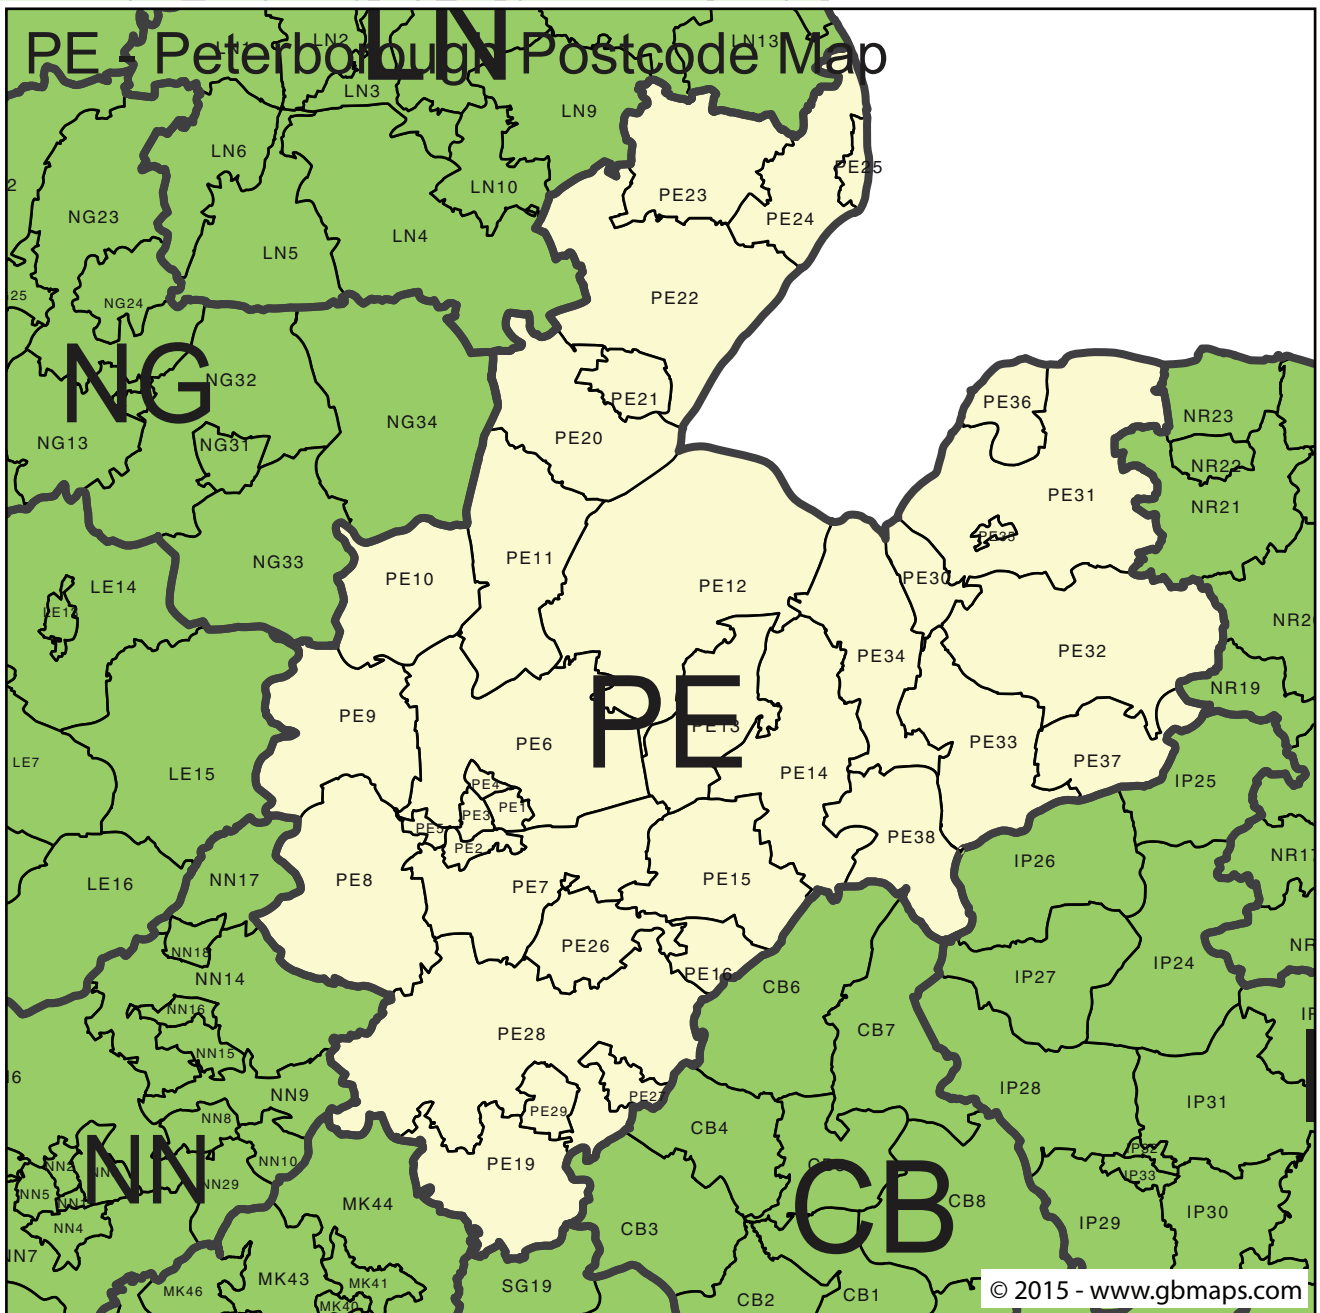

PE - Peterborough 4-Digit Postcode Area and District Map

Try our EASY to use online tool and color the whole UK Postcode Districts map into different zones, sales territories, delivery charge zones or statistical areas. Save your professional map as a globally recognised Editable Adobe Acrobat PDF file.

Totally FREE to TRY

Try the Colour Your Own Map system here.