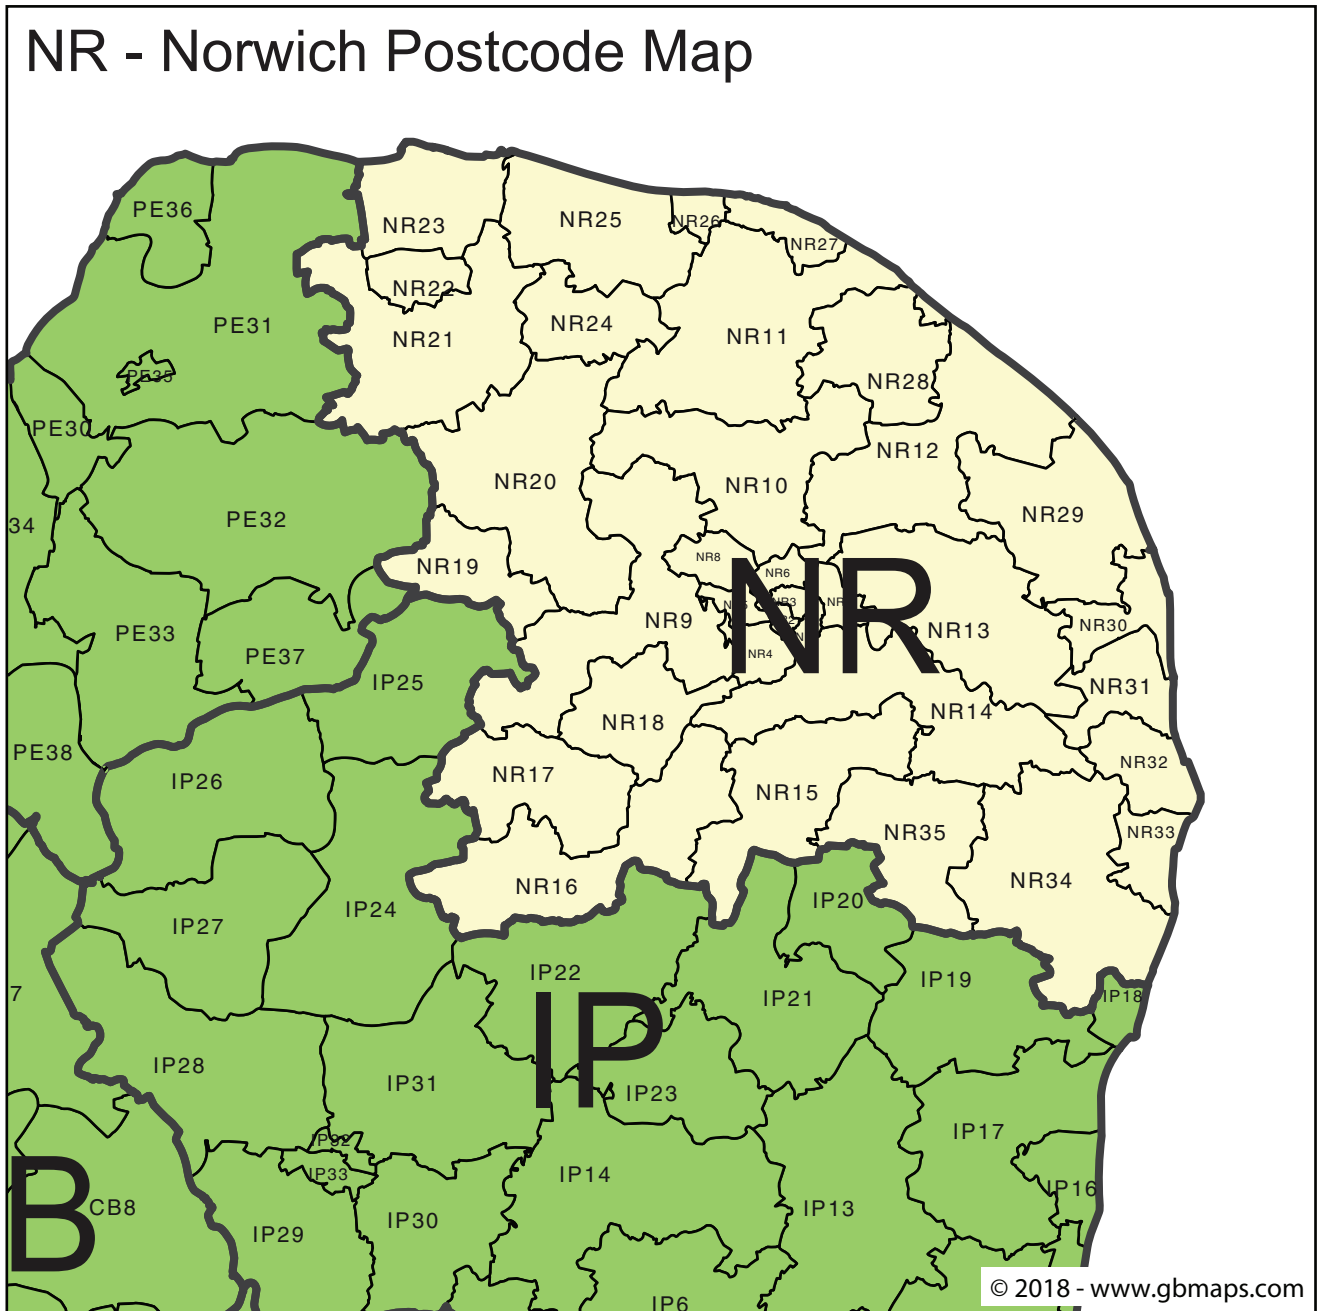

NR - Norwich 4-Digit Postcode Area and District Map

Try our EASY to use online tool and color the whole UK Postcode Districts map into different zones, sales territories, delivery charge zones or statistical areas. Save your professional map as a globally recognised Editable Adobe Acrobat PDF file.

Totally FREE to TRY

Try the Colour Your Own Map system here.