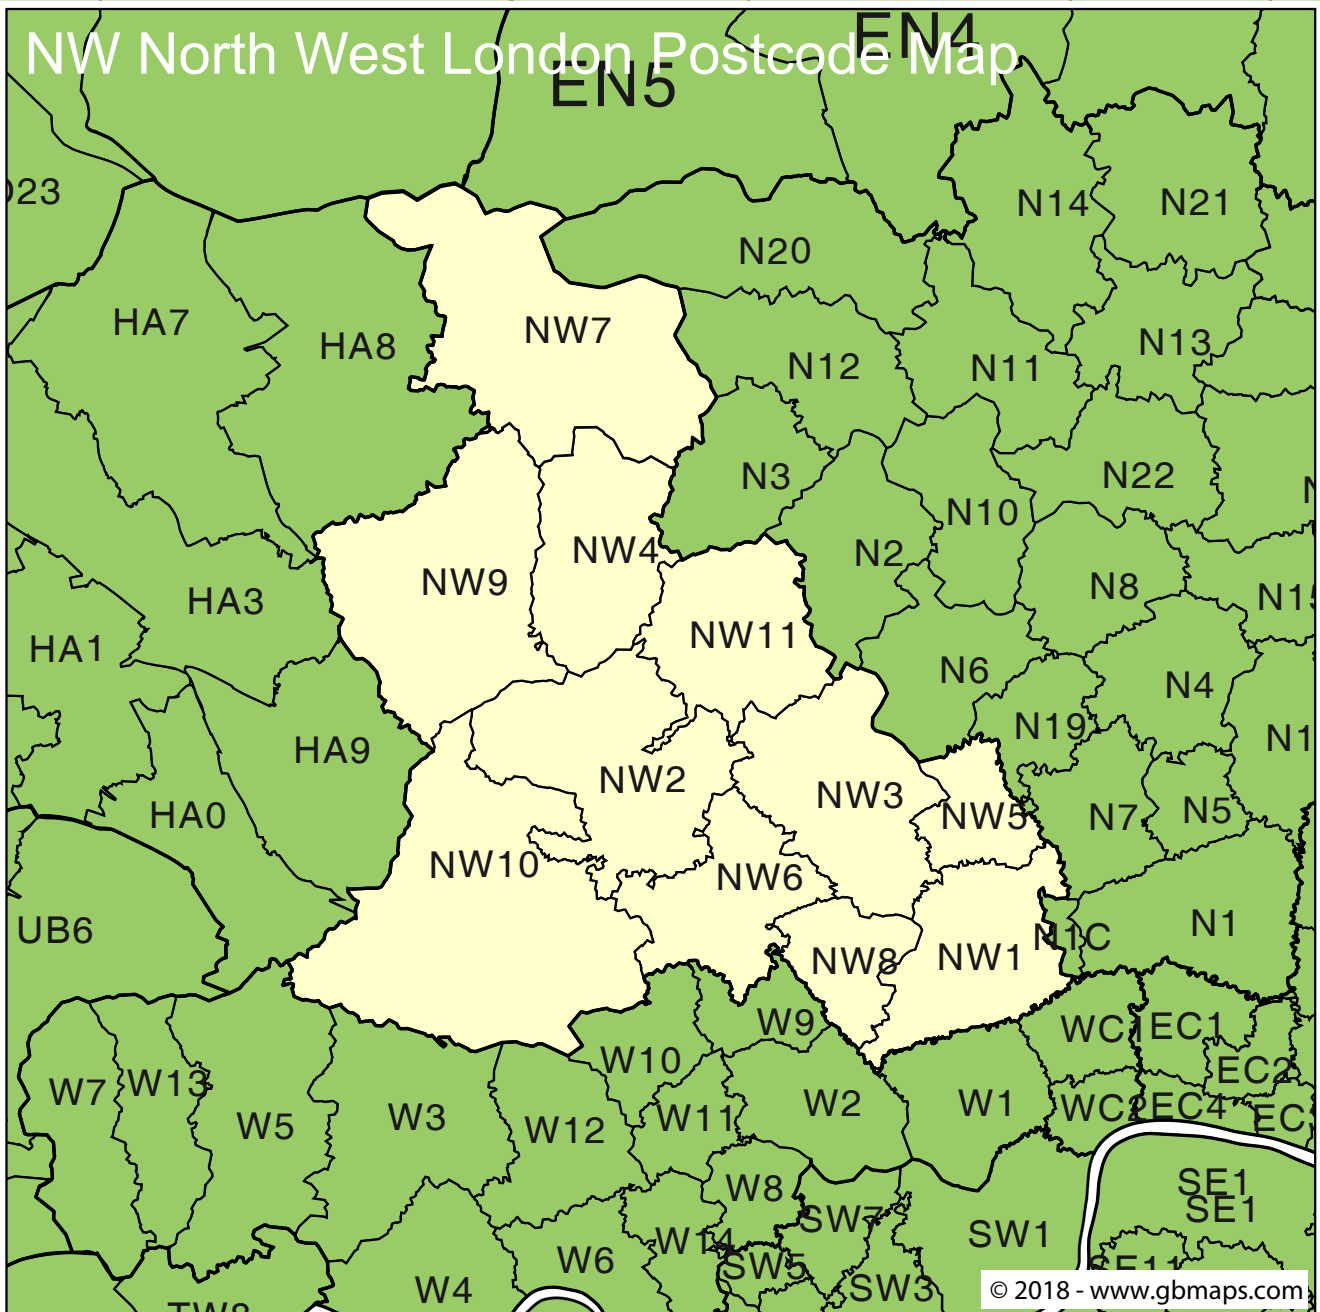

NW North West London 4-Digit Postcode Area and District Map

Try our EASY to use online tool and color the whole UK Postcode Districts map into different zones, sales territories, delivery charge zones or statistical areas. Save your professional map as a globally recognised Editable Adobe Acrobat PDF file.

Totally FREE to TRY

Try the Colour Your Own Map system here.