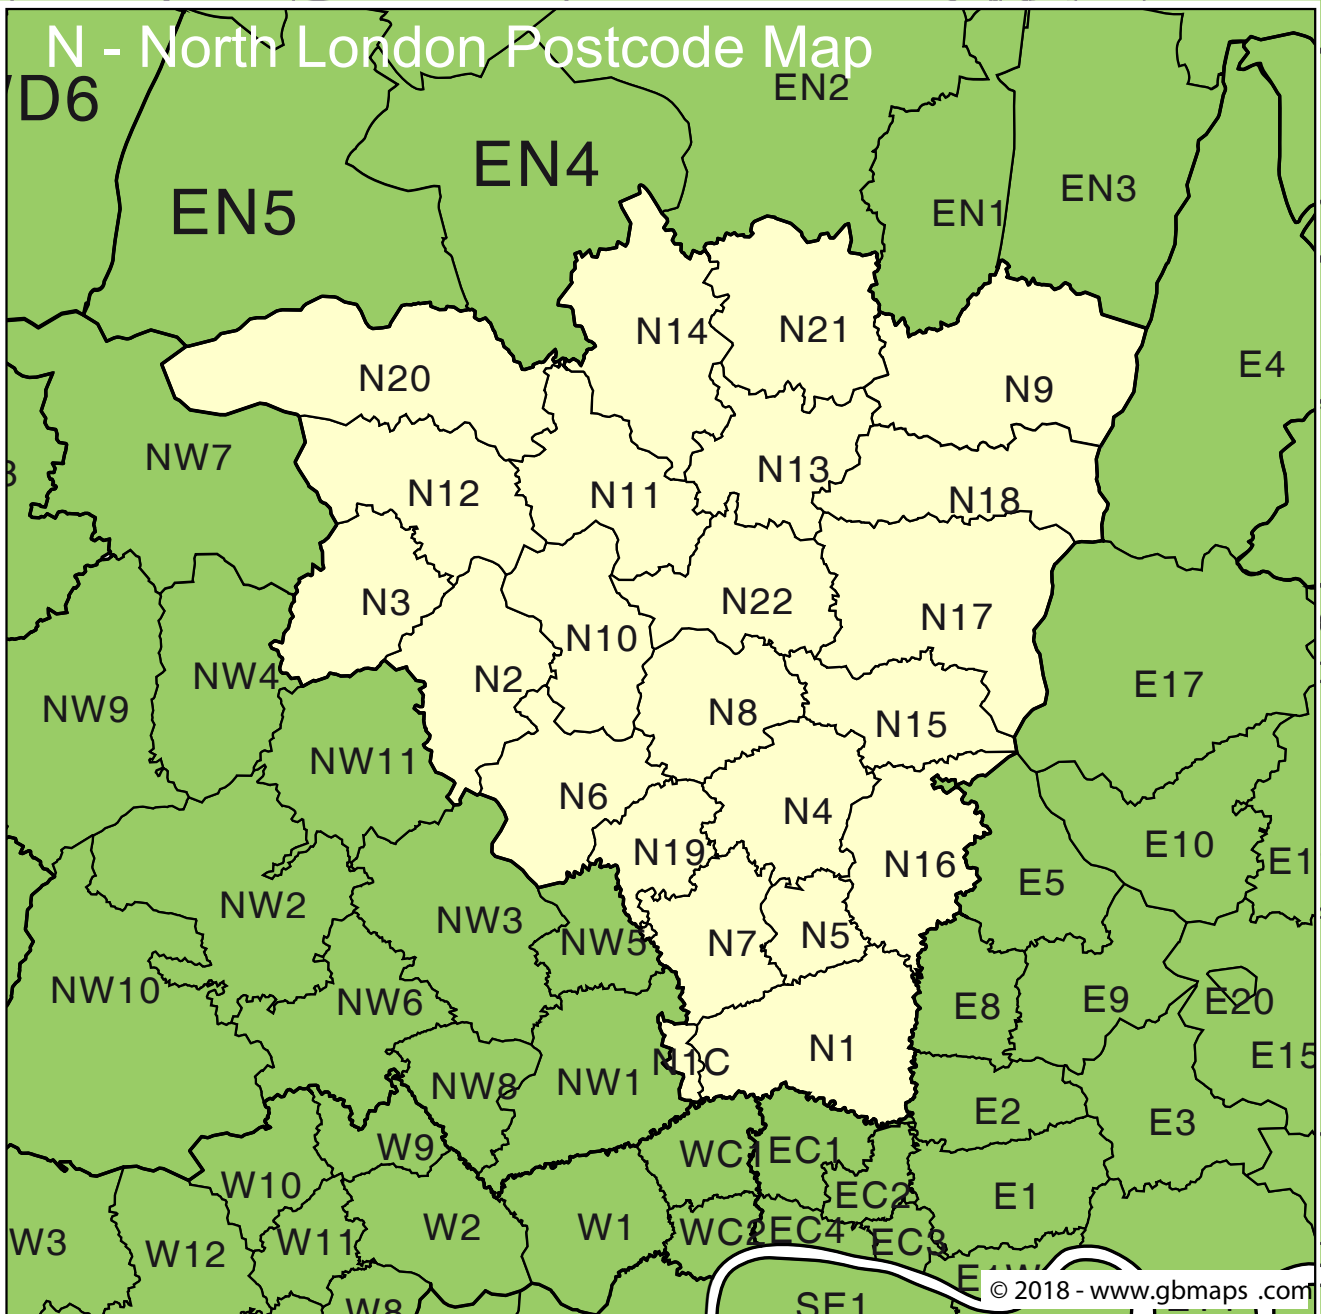

N North London 4-Digit Postcode Area and District Map

Try our EASY to use online tool and color the whole UK Postcode Districts map into different zones, sales territories, delivery charge zones or statistical areas. Save your professional map as a globally recognised Editable Adobe Acrobat PDF file.

Totally FREE to TRY

Try the Colour Your Own Map system here.