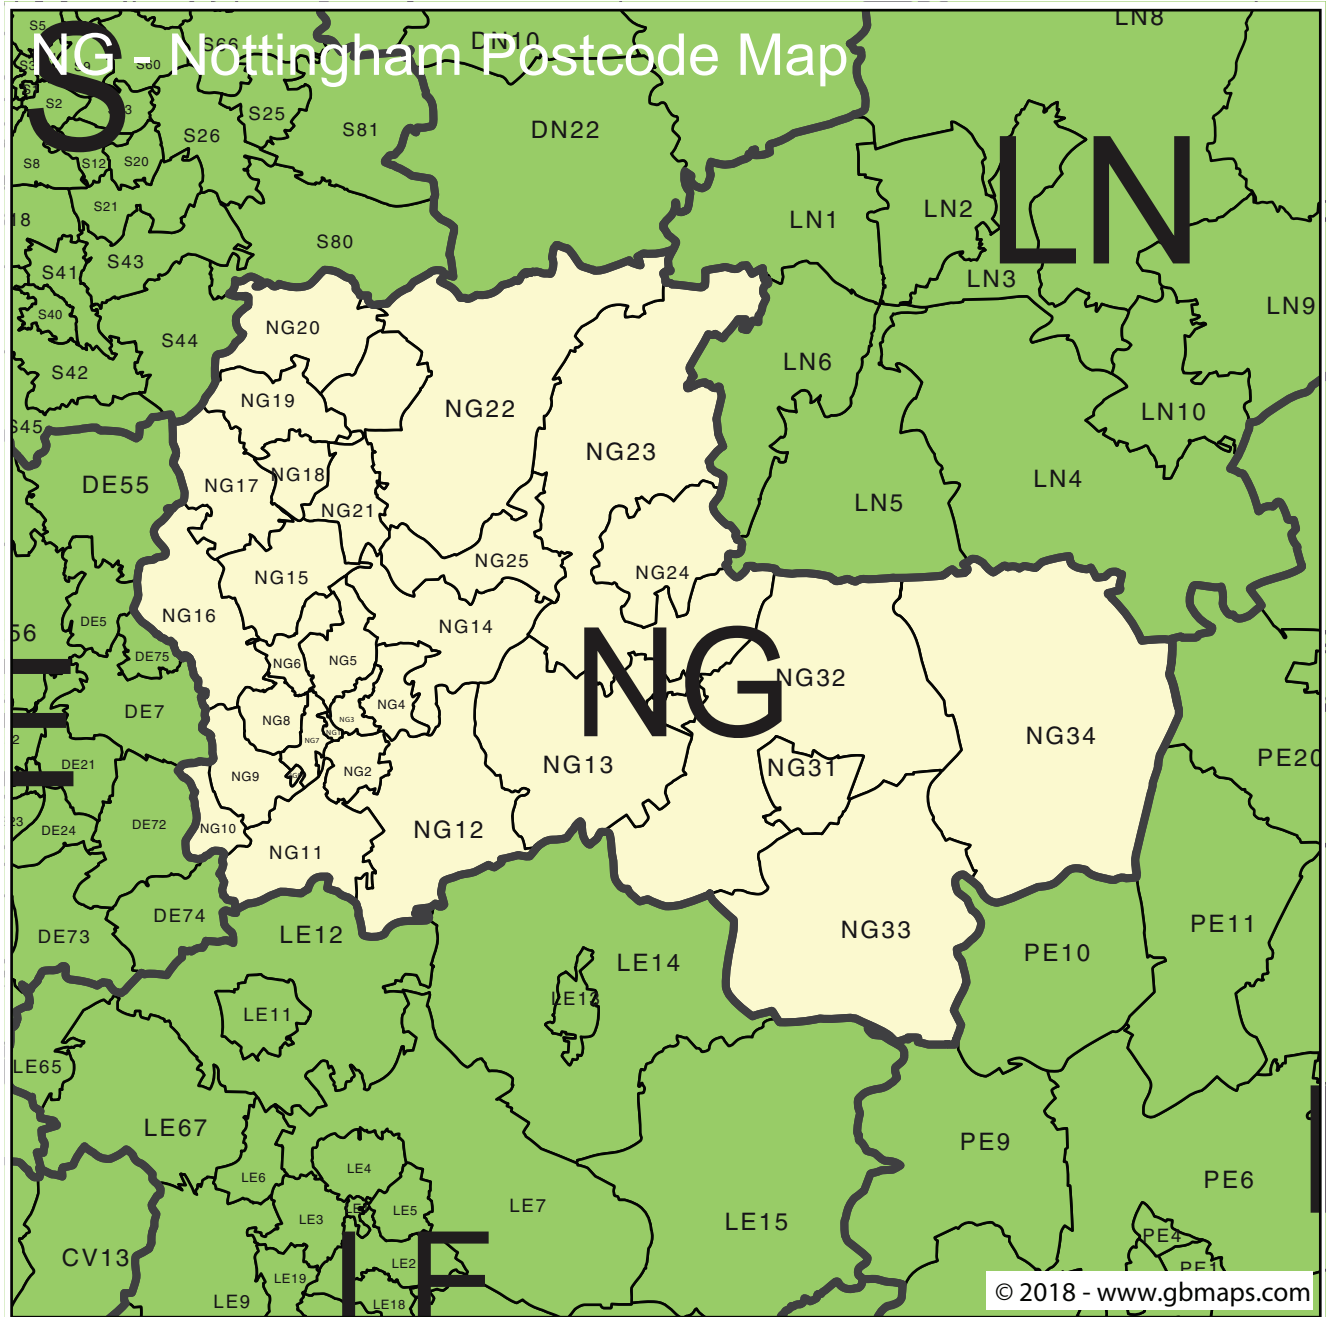

NG - Nottingham 4-Digit Postcode Area and District Map

Try our EASY to use online tool and color the whole UK Postcode Districts map into different zones, sales territories, delivery charge zones or statistical areas. Save your professional map as a globally recognised Editable Adobe Acrobat PDF file.

Totally FREE to TRY

Try the Colour Your Own Map system here.