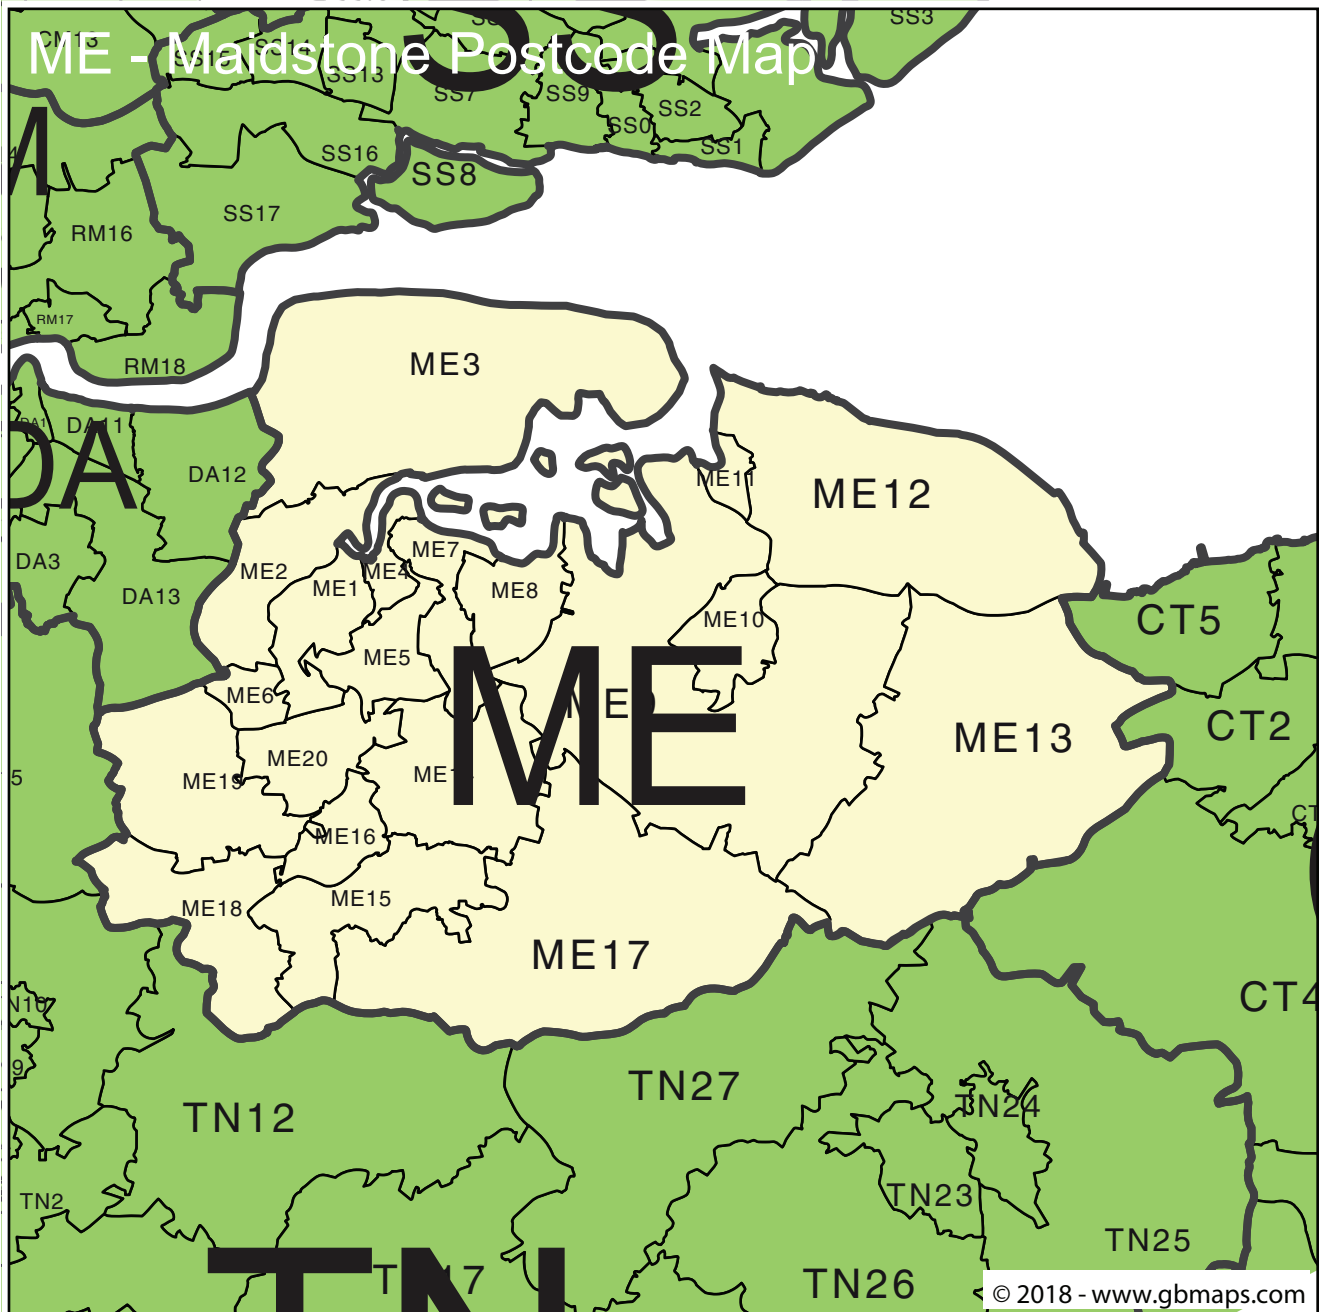

ME - Maidstone 4-Digit Postcode Area and District Map

Try our EASY to use online tool and color the whole UK Postcode Districts map into different zones, sales territories, delivery charge zones or statistical areas. Save your professional map as a globally recognised Editable Adobe Acrobat PDF file.

Totally FREE to TRY

Try the Colour Your Own Map system here.