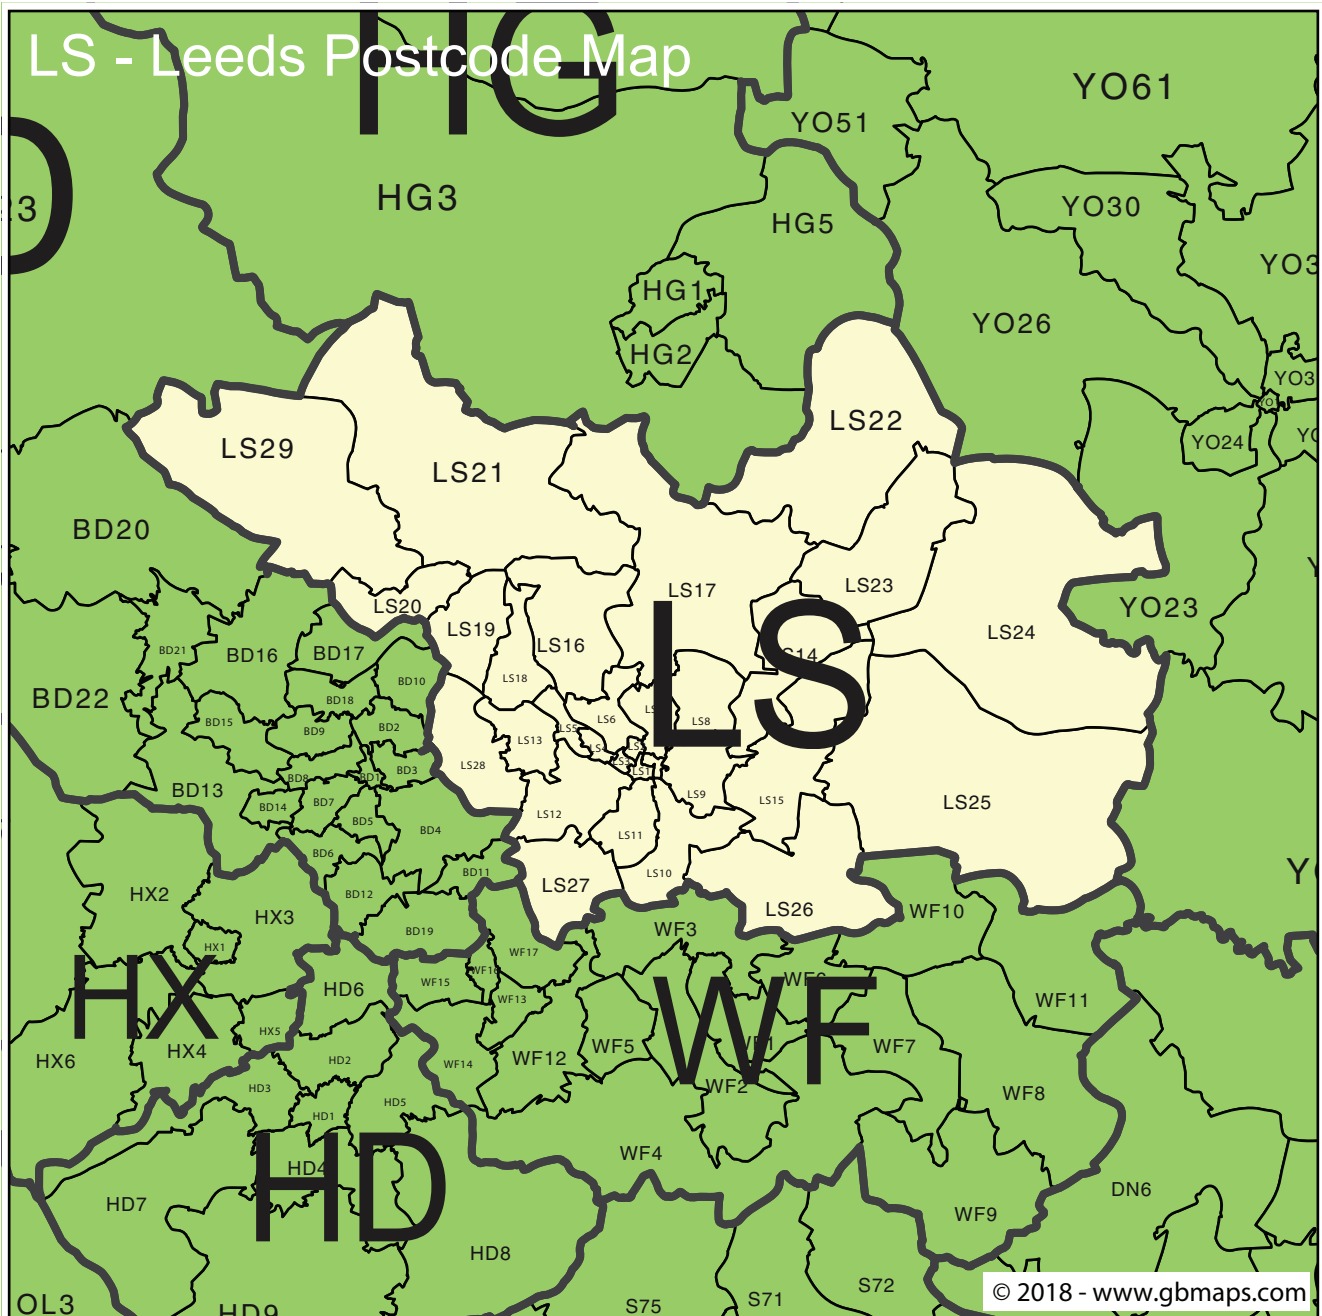

LS - Leeds 4-Digit Postcode Area and District Map

Try our EASY to use online tool and color the whole UK Postcode Districts map into different zones, sales territories, delivery charge zones or statistical areas. Save your professional map as a globally recognised Editable Adobe Acrobat PDF file.

Totally FREE to TRY

Try the Colour Your Own Map system here.