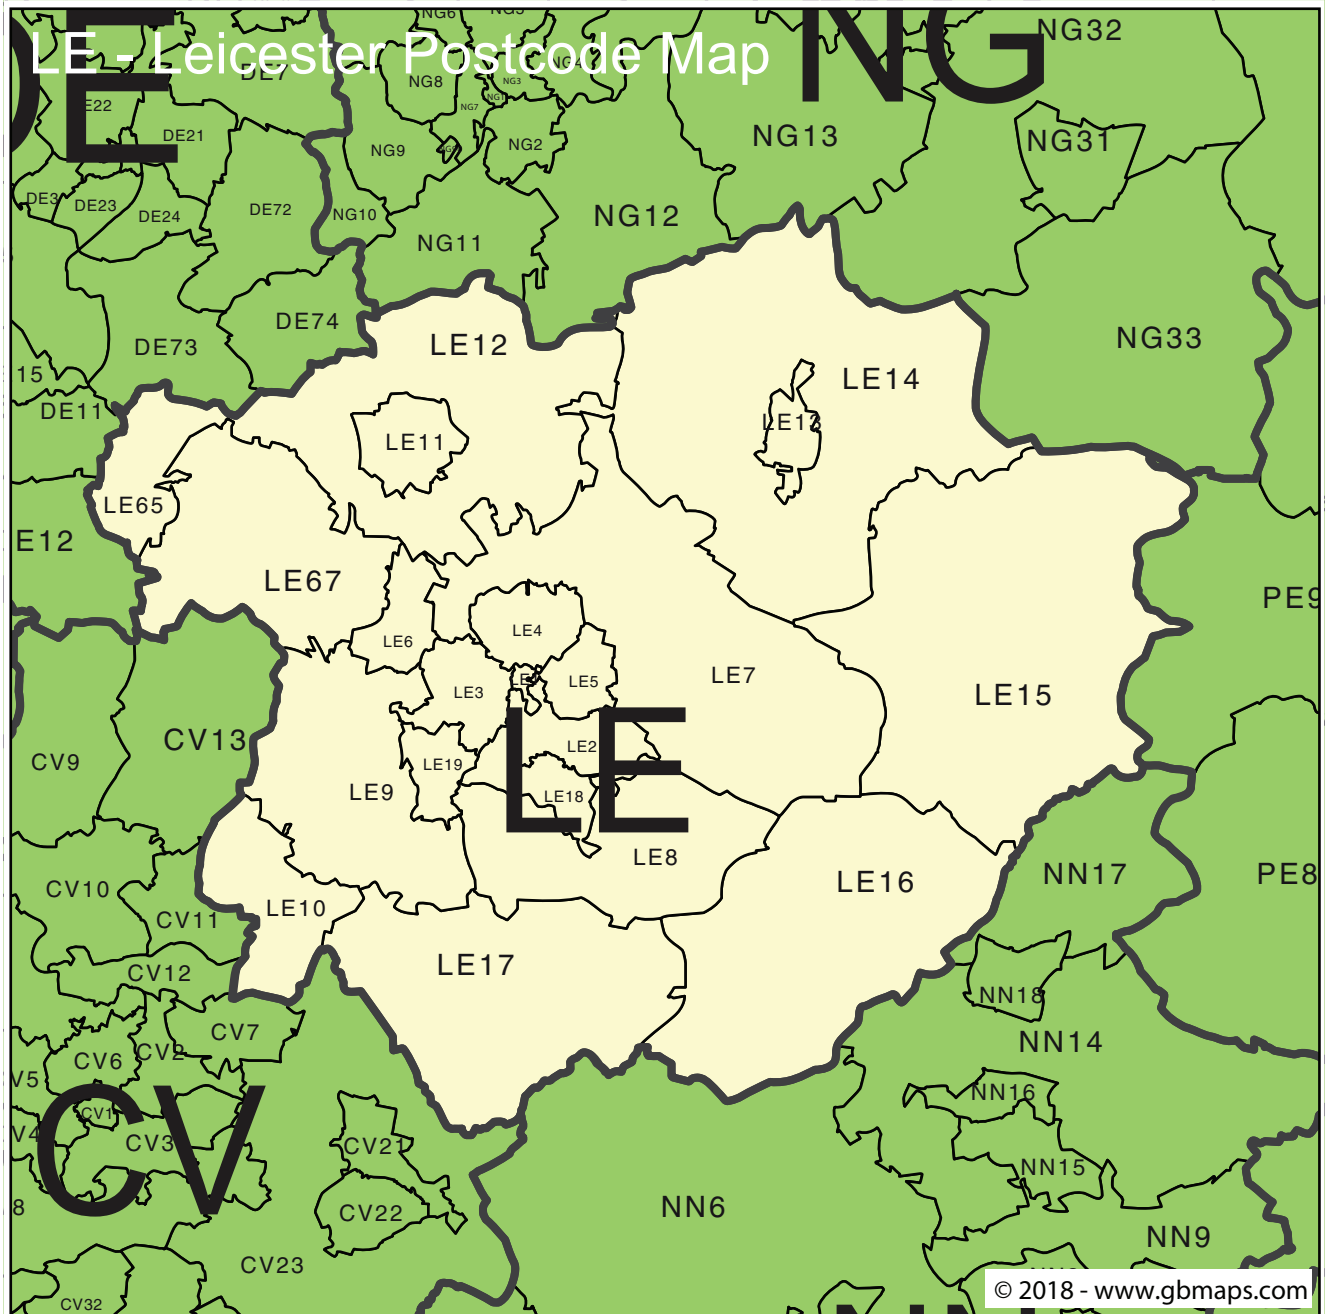

## LE - Leicester 4-Digit Postcode Area and District Map

Try our EASY to use online tool and color the whole UK Postcode Districts map into different zones, sales territories, delivery charge zones or statistical areas. Save your professional map as a globally recognised Editable Adobe Acrobat PDF file.

## Totally FREE to TRY

Try the Colour Your Own Map system here.