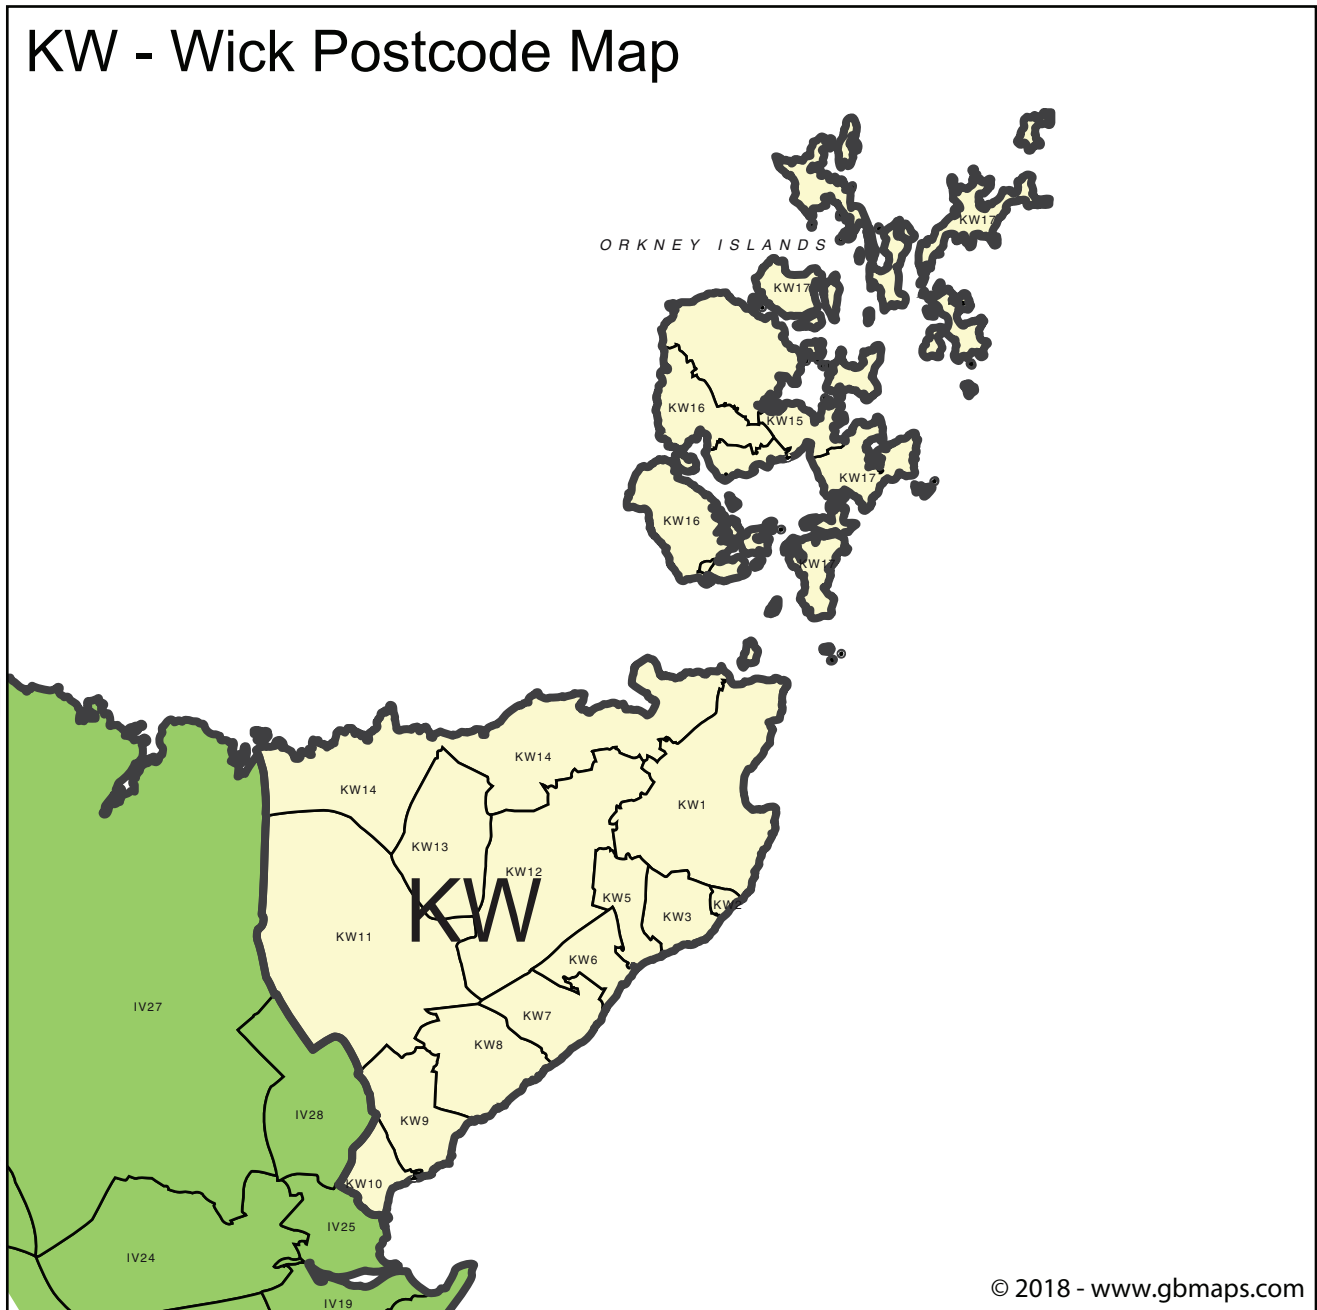

KW - Wick 4-Digit Postcode Area and District Map

Try our EASY to use online tool and color the whole UK Postcode Districts map into different zones, sales territories, delivery charge zones or statistical areas. Save your professional map as a globally recognised Editable Adobe Acrobat PDF file.

Totally FREE to TRY

Try the Colour Your Own Map system here.