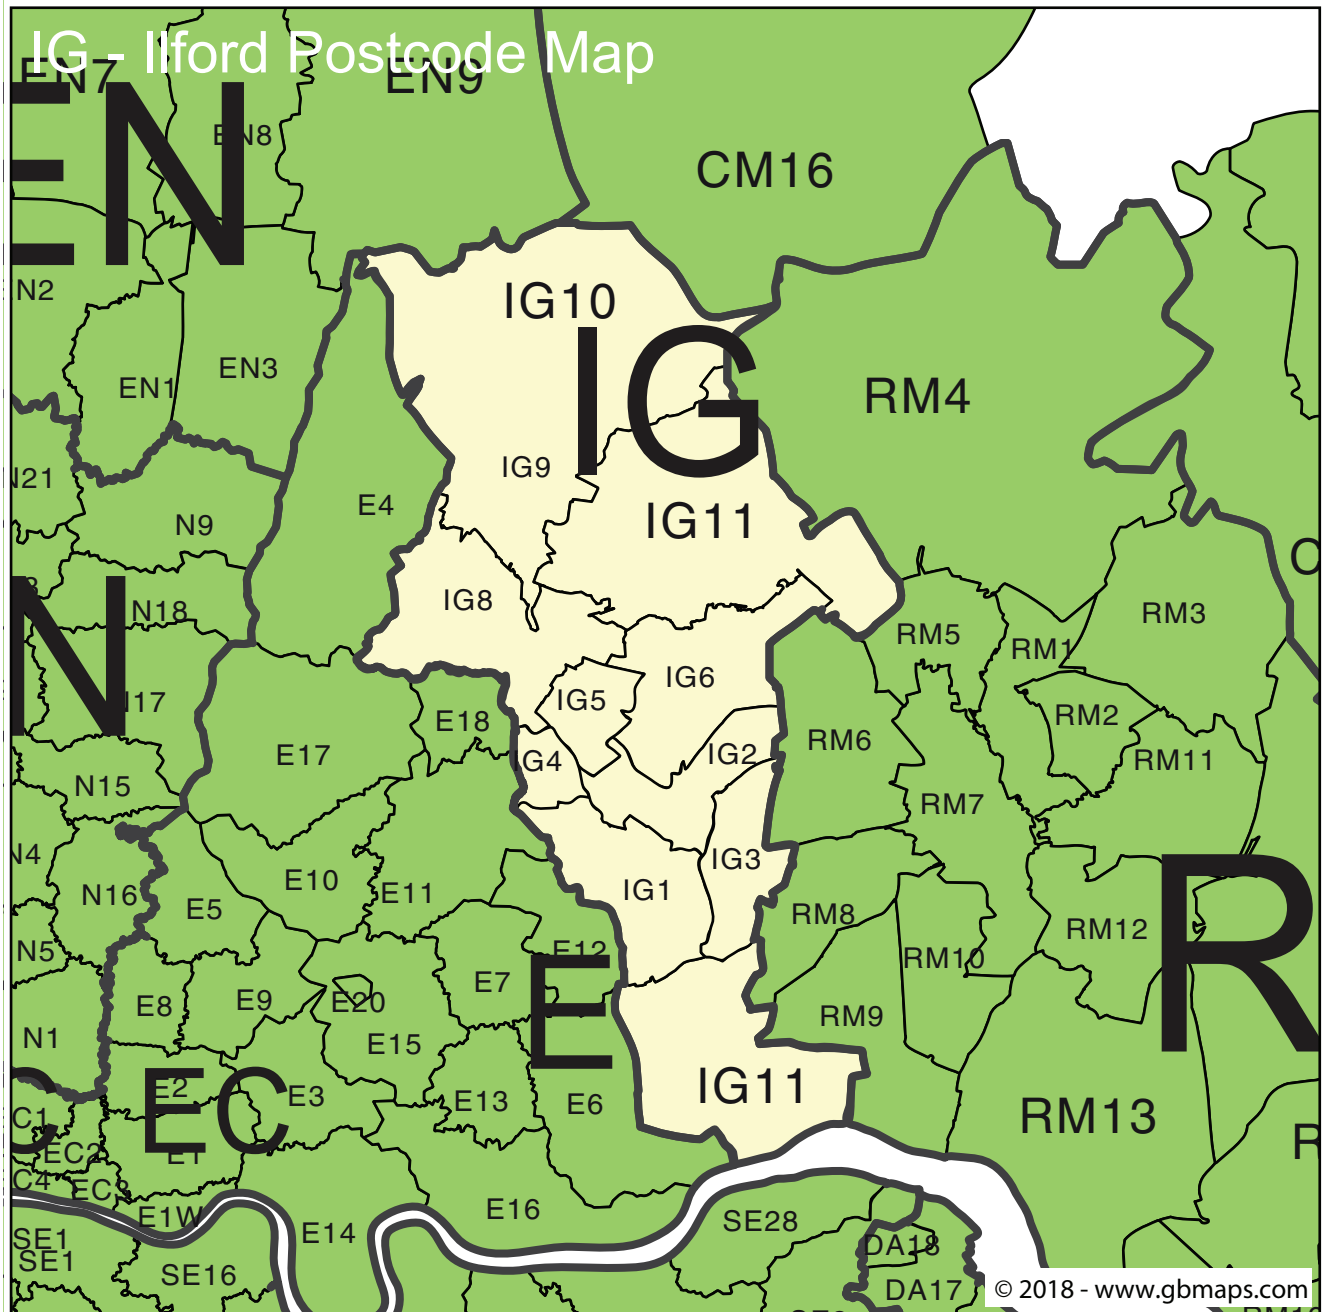

IG - Ilford 4-Digit Postcode Area and District Map

Try our EASY to use online tool and color the whole UK Postcode Districts map into different zones, sales territories, delivery charge zones or statistical areas. Save your professional map as a globally recognised Editable Adobe Acrobat PDF file.

Totally FREE to TRY

Try the Colour Your Own Map system here.