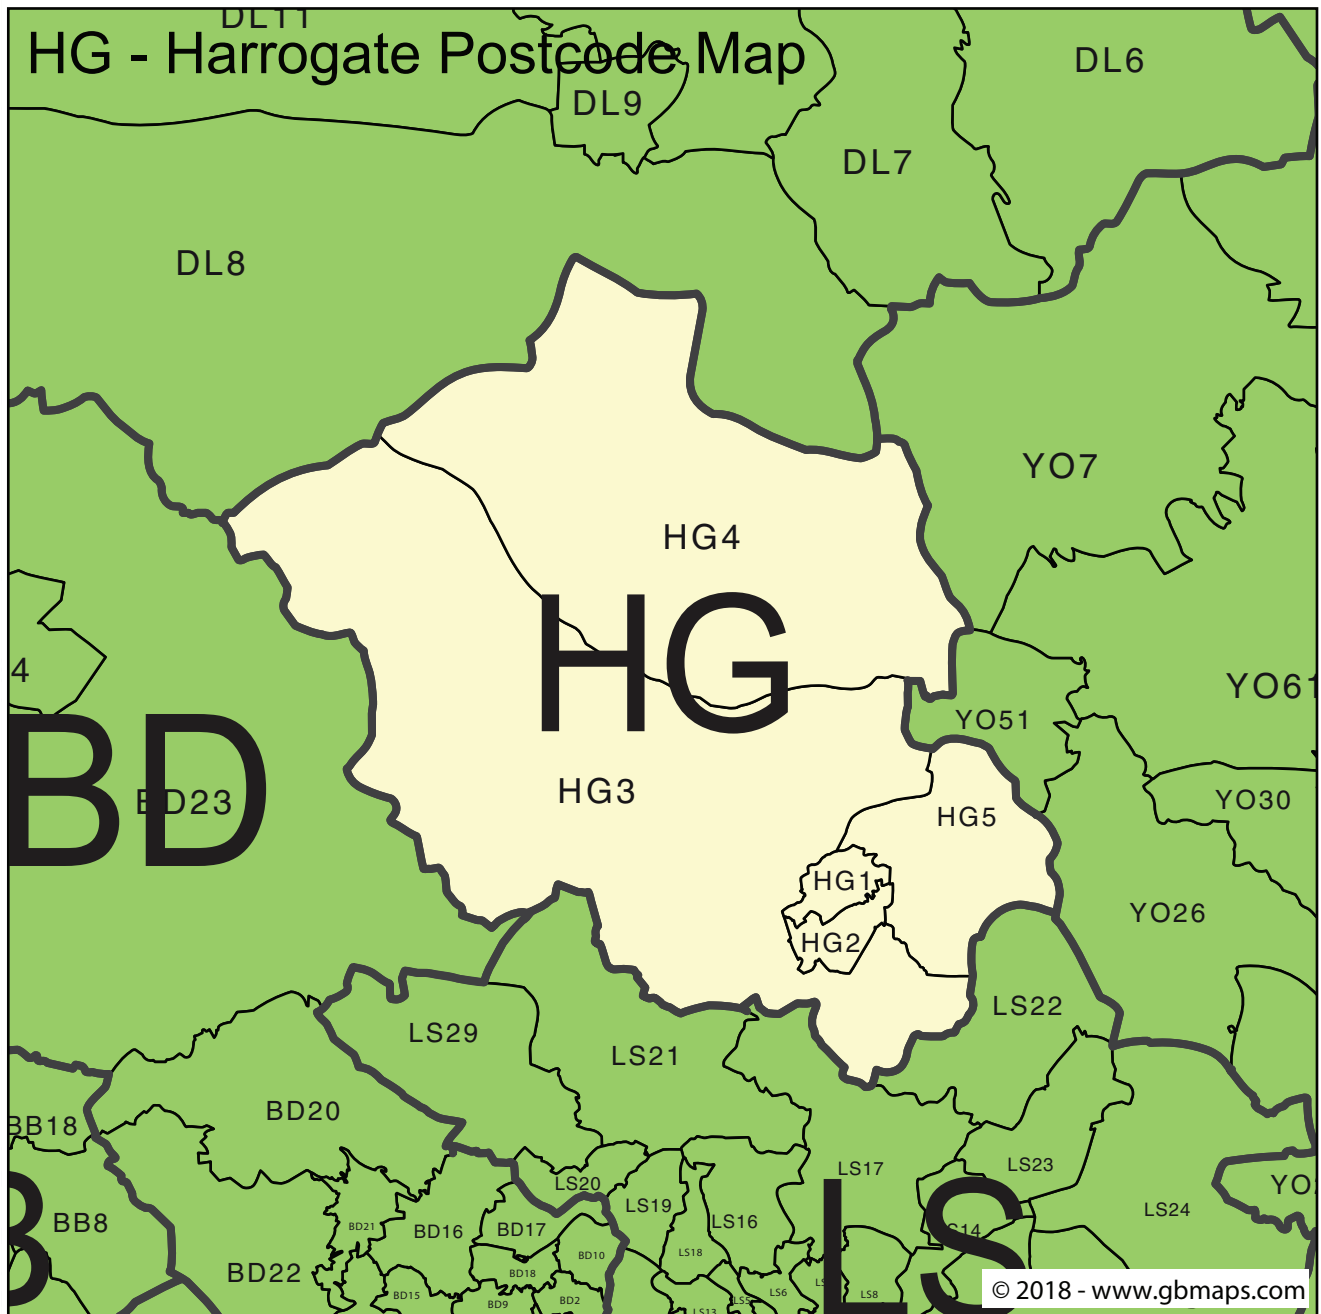

## HG - Harrogate 4-Digit Postcode Area and District Map

Try our EASY to use online tool and color the whole UK Postcode Districts map into different zones, sales territories, delivery charge zones or statistical areas. Save your professional map as a globally recognised Editable Adobe Acrobat PDF file.

# Totally FREE to TRY

Try the Colour Your Own Map system here.