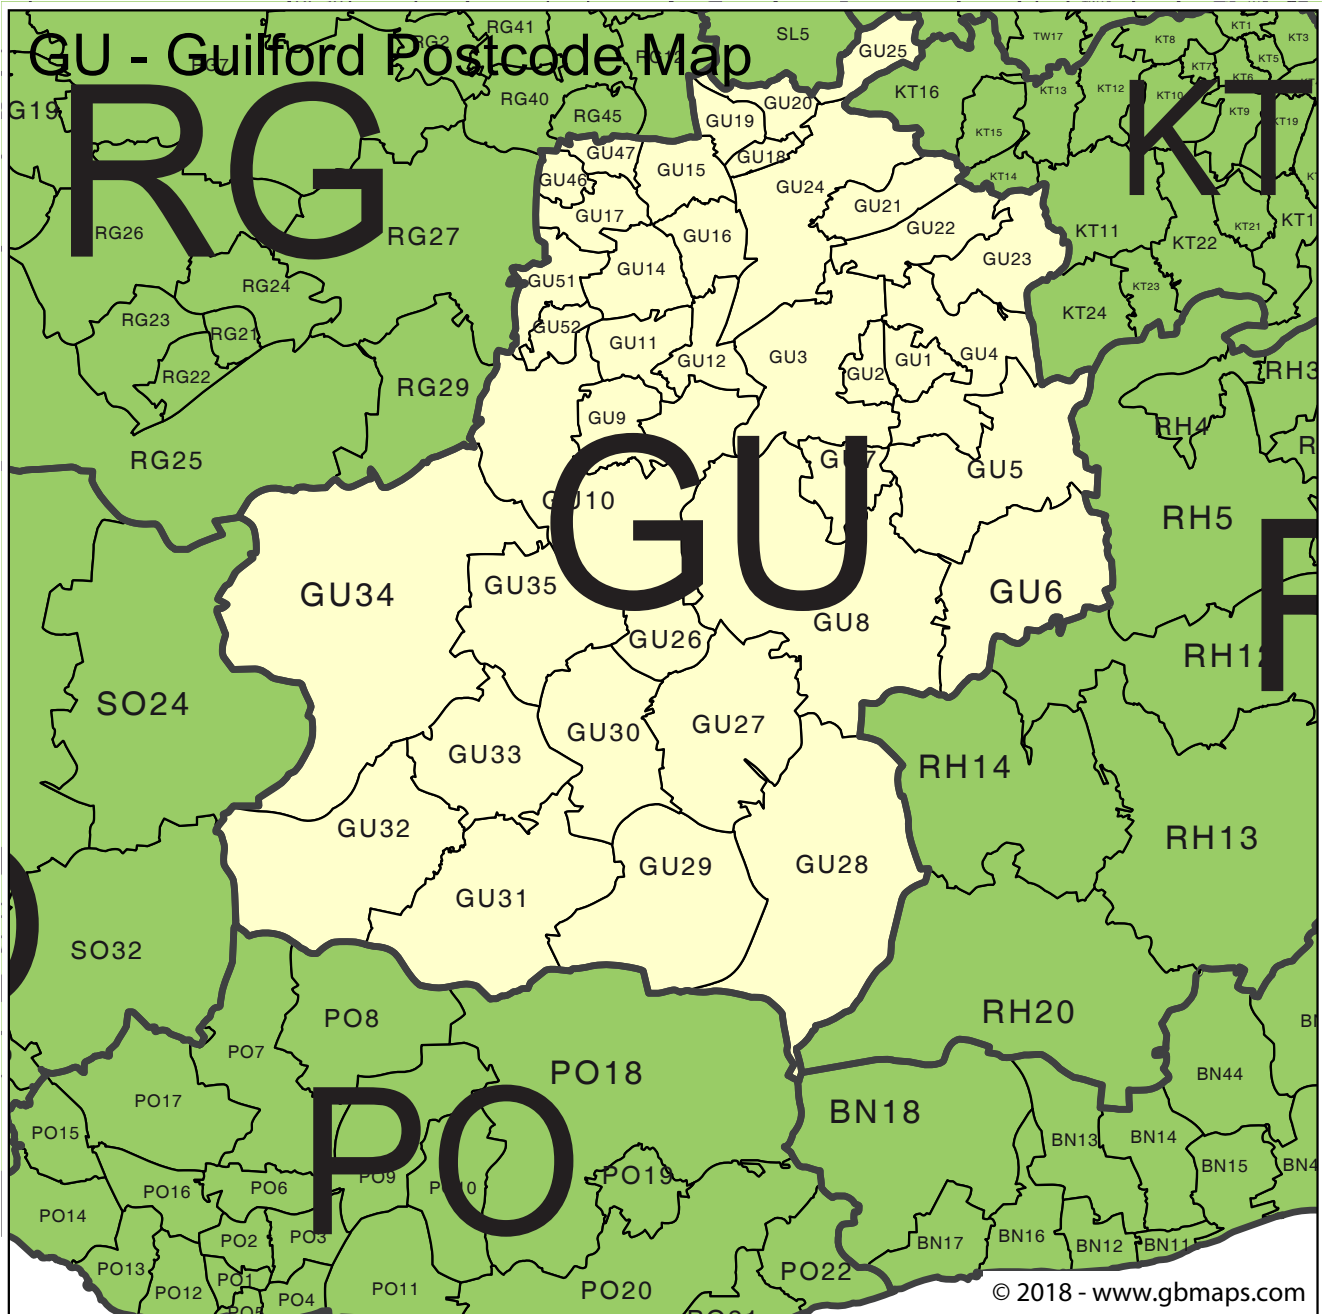

### GU Gulford 4-Digit Postcode Area and District Map

Try our EASY to use online tool and color the whole UK Postcode Districts map into different zones, sales territories, delivery charge zones or statistical areas. Save your professional map as a globally recognised Editable Adobe Acrobat PDF file.

**Totally FREE to TRY**

Try the Colour Your Own Map system here.