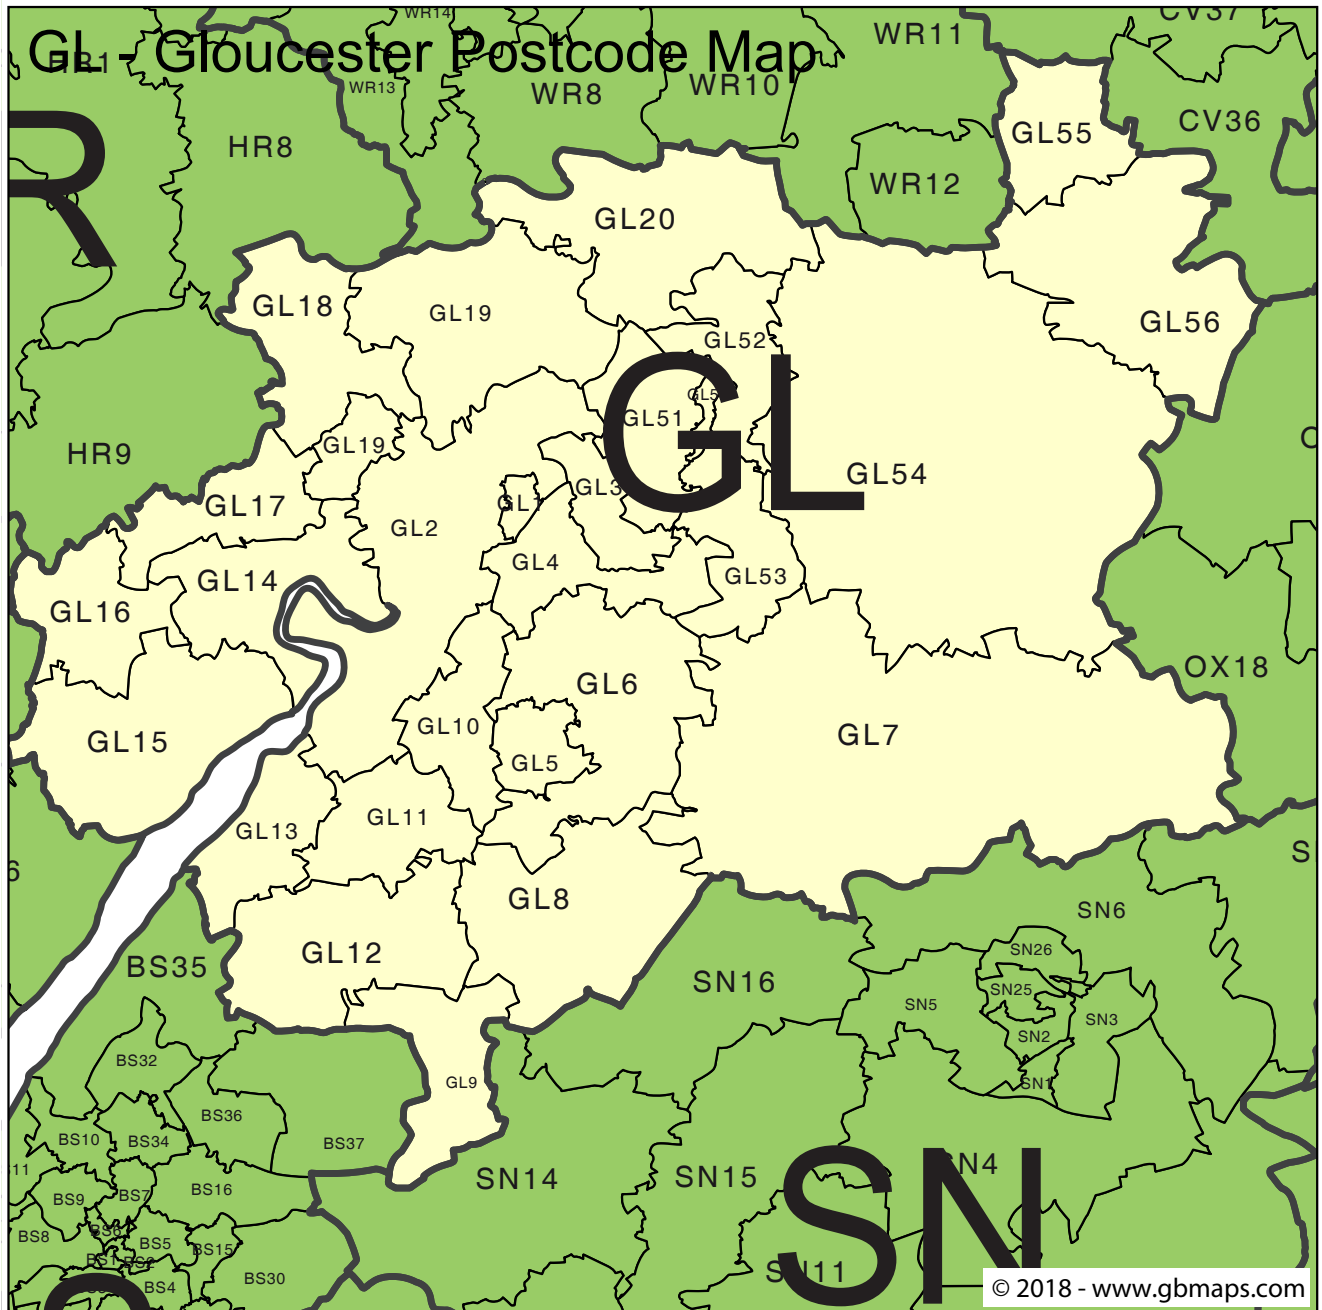

GL Gloucester 4-Digit Postcode Area and District Map

Try our EASY to use online tool and color the whole UK Postcode Districts map into different zones, sales territories, delivery charge zones or statistical areas. Save your professional map as a globally recognised Editable Adobe Acrobat PDF file.

Totally FREE to TRY

Try the Colour Your Own Map system here.