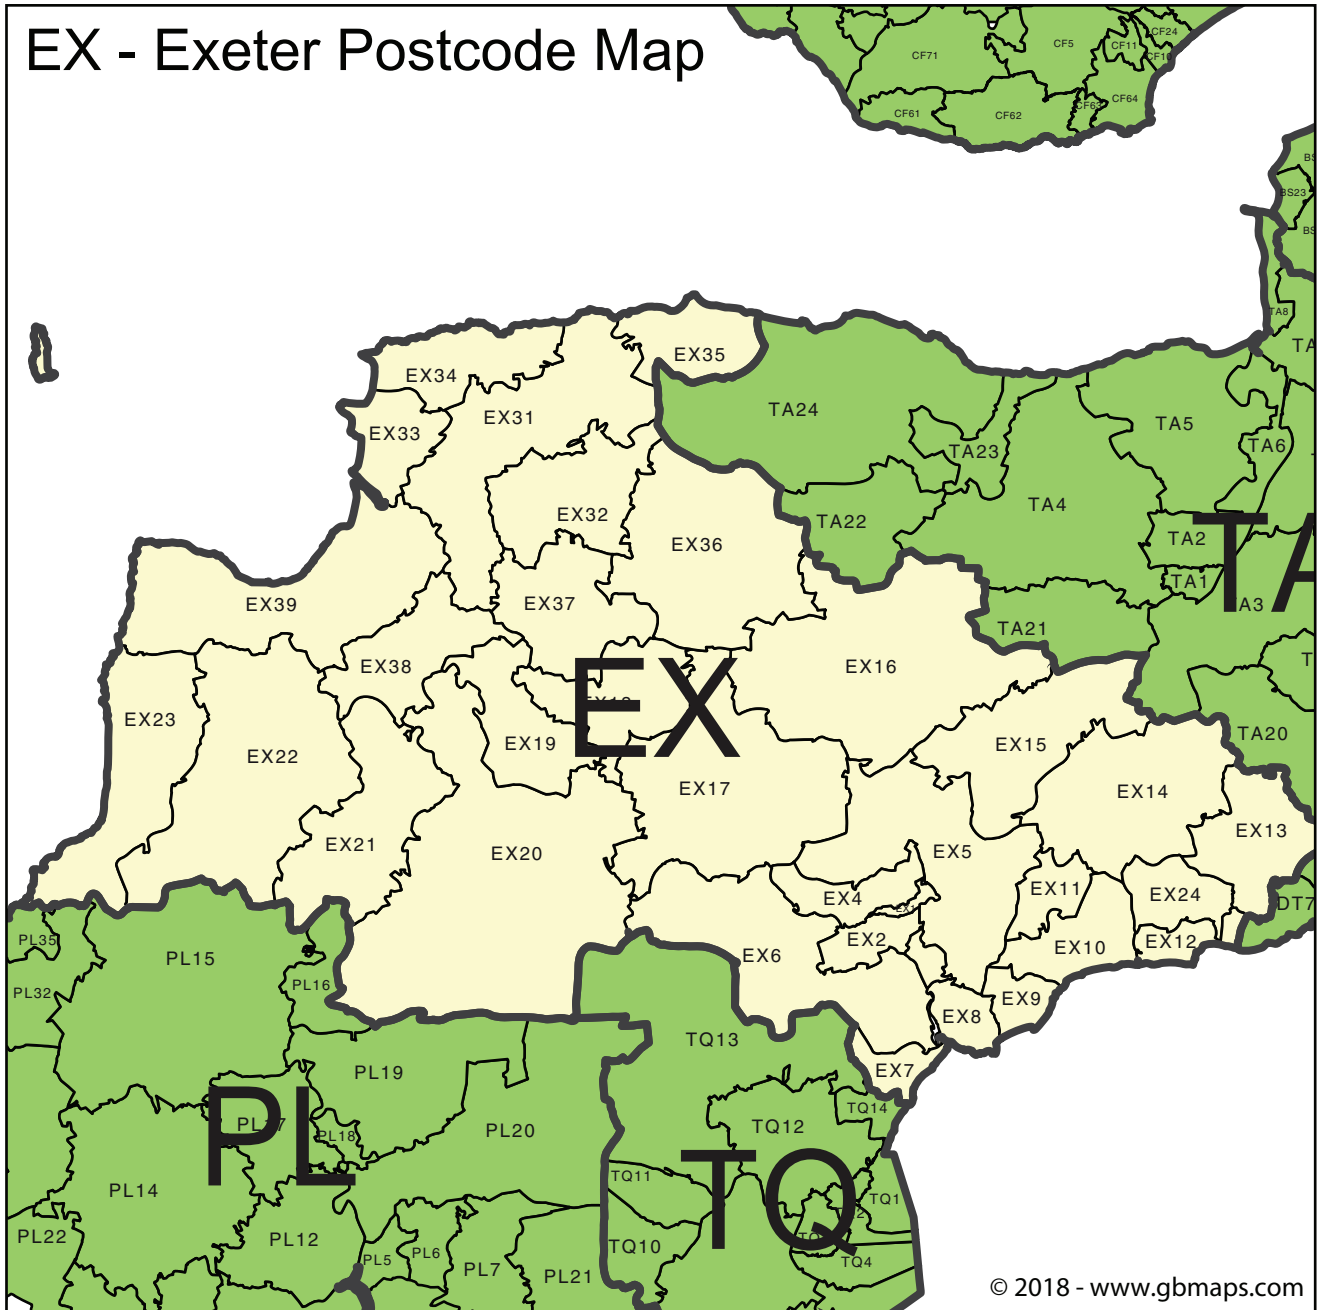

EX - Exeter 4-Digit Postcode Area and District Map

Try our EASY to use online tool and color the whole UK Postcode Districts map into different zones, sales territories, delivery charge zones or statistical areas. Save your professional map as a globally recognised Editable Adobe Acrobat PDF file.

Totally FREE to TRY

Try the Colour Your Own Map system here.